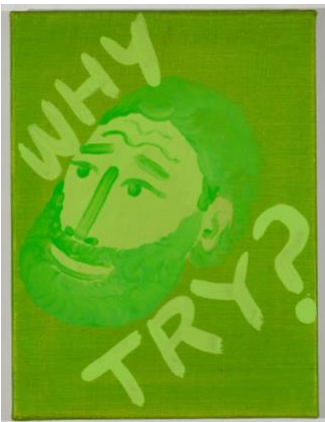

Joshua Abelow
"WHY TRY?," 2008
oil on linen, 16 x 12 inches