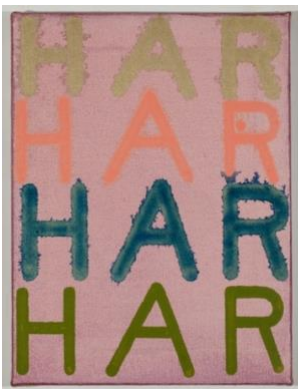

**Joshua Abelow**  
*Songs from a Room*  
Devening Projects, 3039 West Carroll Street, Chicago  
01.29.2012 – 03.03.2012

Joshua Abelow  
"Berlin Abstraction (Y)," 2009  
oil on linen, 16 x 16 inches

Joshua Abelow  
"Self-Portrait (FWW)," 2010  
oil on linen, 24 x 18 inches

Joshua Abelow  
"HAR HAR HAR HAR," 2007  
oil on linen, 16 x 12 inches

Joshua Abelow  
Untitled (Abstraction), 2009  
oil on burlap, 12 x 9 inches

Joshua Abelow  
"Good Job!," 2011  
oil on burlap, 18 x 14 inches