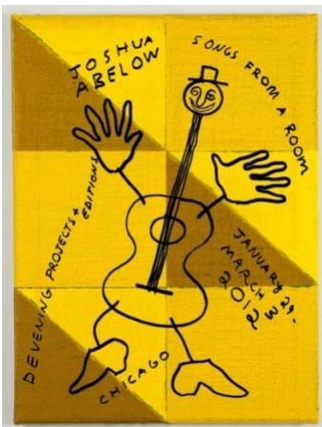

Joshua Abelow  
"HAR HAR HAR HAR," 2007  
oil on linen, 16 x 12 inches

Joshua Abelow  
Untitled (Abstraction), 2009  
oil on burlap, 12 x 9 inches

Joshua Abelow  
"Good Job!," 2011  
oil on burlap, 18 x 14 inches

Joshua Abelow  
"Self-Portrait," 2011  
oil on burlap, 16 x 12 inches

Joshua Abelow  
Untitled (Abstraction "FX"), 2010  
oil on linen, 12 x 9 inches

Joshua Abelow  
"Call Me Abstract (FGG)," 2010  
oil on burlap, 12 x 9 inches

Joshua Abelow  
Untitled (Abstraction "NH"), 2011  
oil on burlap, 24 x 18 inches

Joshua Abelow  
Untitled (Abstraction "FHH"), 2010  
oil on burlap, 18 x 14 inches

Joshua Abelow  
"Self-Portrait," 2010  
oil on burlap, 18 x 14 inches

Joshua Abelow  
"Songs from a Room," 2012  
archival pigment print and silkscreen on Moab Entrada paper, 22 x 16 inches  
edition of 20 + 2 APs