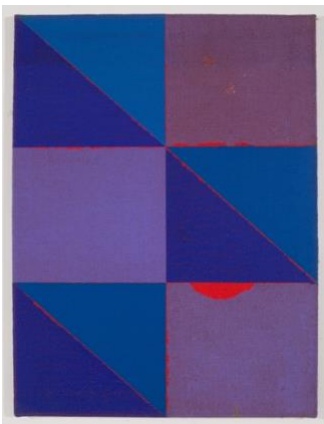

Joshua Abelow  
Untitled (Abstraction "F2"), 2011  
oil on burlap, 16 x 12 inches

Joshua Abelow  
"Self-Portrait," 2010  
oil on linen, 12 x 9 inches

Joshua Abelow  
"DEEPER DEEPER," 2008  
oil on linen, 16 x 12 inches

Joshua Abelow  
Untitled (Abstraction), 2010  
oil on burlap, 24 x 18 inches

Joshua Abelow  
Untitled (Abstraction "FGG"), 2011  
oil on burlap, 12 x 9 inches

Joshua Abelow  
"Self-Portrait," 2011  
oil on burlap, 18 x 14 inches

Joshua Abelow  
"Self-Portrait," 2011  
oil on burlap, 16 x 12 inches

Joshua Abelow  
Untitled (Abstraction "FX"), 2010  
oil on linen, 12 x 9 inches

Joshua Abelow  
"Call Me Abstract (FGG)," 2010  
oil on burlap, 12 x 9 inches