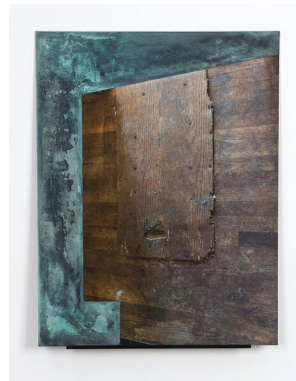

Lucy Puls

Geometria Concretus 14-22, 2014

Pigment print mounted on aluminum, bronze powder, acrylic binder, wood, polyurethane
22h x 17w x 1 3/4d in
lpuls005