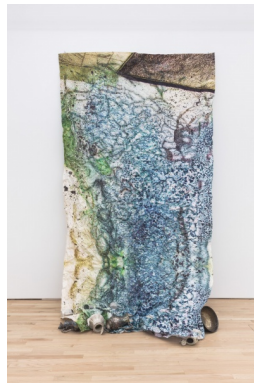

NICELLE BEAUCHENE GALLERY

Lucy Puls
Delapsus (Bedroom with Gouged Wall, Light Switch, Leaning Door), 2018
Pigment ink on paper, thread, paper spheres
51h x 12w x 12d in
lpuls029

Lucy Puls
Delapsus (Floor with Carpet Tack), 2021
Pigment ink on paper, epoxy resin, glass punchbowl and cups, metal hardware
130h x 82w x 58d in
lpuls025

Lucy Puls
Delapsus (Bedroom, Mirrored Closet Door, Mini Blinds, Movie Poster), 2021
Pigment ink on paper, floor standing lamp, metal folding chair, DVD movie, stickers, reflective glass beads, binder, steel hardware
130h x 85w x 84d in
lpuls024

Lucy Puls
Delapsus (Carpet Adjoining Vinyl Marble Tile Floor), 2021
Pigment ink on paper, silver-plated serving items, reflective glass beads, binder, hardware
130h x 80w x 69d in
lpuls023

NICELLE BEAUCHENE GALLERY