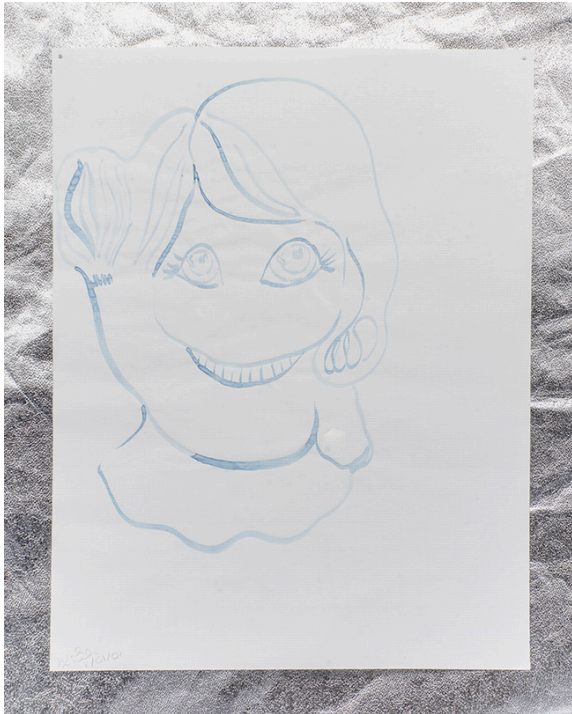

Watercolor on graph paper

2000

Joshua Abelow

ART LOVES YOU!

22" x 17"

Watercolor on graph paper

2000

Pretty Days

Frozen Jail

Joshua Abelow

Untitled

22" x 17"

Watercolor on graph paper

2001

Joshua Abelow

Untitled

22" x 17"

Watercolor on graph paper

2000

Pretty Days

Frozen Jail

Joshua Abelow

Untitled

22" x 17"