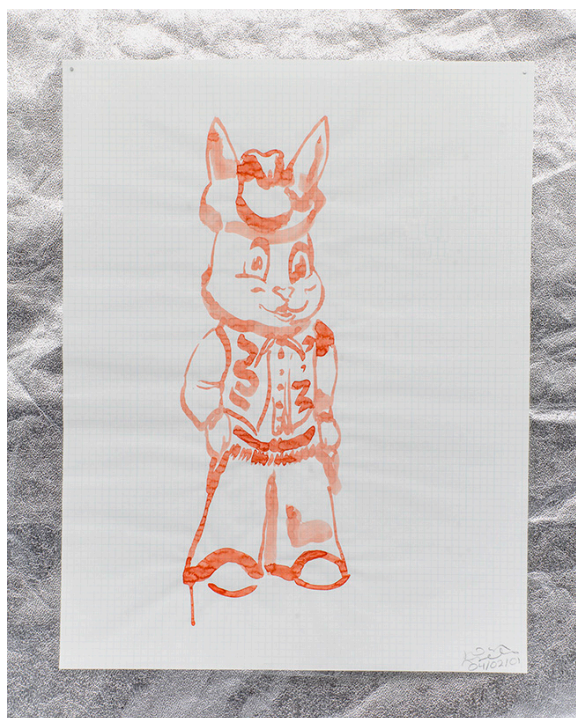

Pretty Days

Frozen Jail

Flannery Silva
Doll Box C (Snowflake Aid)
21" x 6.5" x 10.5"
Inkjet print, light gels
2017

Pretty Days

Frozen Jail

Joshua Abelow

Untitled

22" x 17"

Watercolor on graph paper

2000

Joshua Abelow

ART LOVES YOU!

22" x 17"

Watercolor on graph paper

2000

Pretty Days

Frozen Jail

Joshua Abelow

Untitled

22" x 17"

Watercolor on graph paper

2001

Joshua Abelow

Untitled

22" x 17"

Watercolor on graph paper

2000

Pretty Days

Frozen Jail

Joshua Abelow

Untitled

22" x 17"