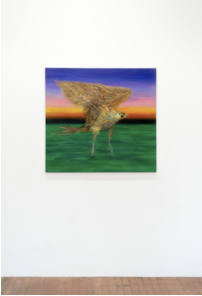

**DSCF3954**

**Shahin Sharafaldin** *Scorpio Rising* installation view, Unit 17, 26 November 2021 - 9 January 2022

**DSCF3957**

**Shahin Sharafaldin** *Scorpio Rising* installation view, Unit 17, 26 November 2021 - 9 January 2022

**DSCF3964**

**Shahin Sharafaldin**, *Let Me Show You*, 2021, oil on canvas, 76.2 x 60.9cm

**DSCF4017**

**Shahin Sharafaldin**, *Scorpio Rising*, 2021, oil on canvas, 94.1 x 71.1cm

**DSCF4045**

**Shahin Sharafaldin, *Always Coming Home*, 2021, oil on canvas, 86.3 x 91.4cm**

**DSCF4051**

**Shahin Sharafaldin, *Protector*, 2021, oil on canvas, 152.4 x 100.3cm**

**DSCF4054**

**Shahin Sharafaldin, *Portal*, 2021, oil on canvas, 182.8 x 121.9cm**

**All images courtesy of the artist and Unit 17 (Vancouver)**