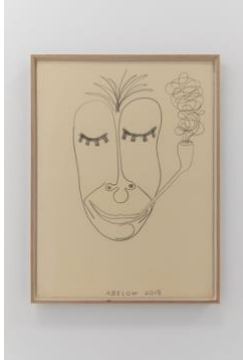

Joshua Abelow
Installation Views
L21, Palma de Mallorca
01.16.2020 – 03.06.2020

Joshua Abelow
Untitled, 2018
pencil on paper, 30 x 22 inches

Joshua Abelow
Untitled, 2019
pencil on paper, 30 x 22 inches

Joshua Abelow
Untitled, 2019
pencil on paper, 30 x 22 inches

Joshua Abelow
Untitled, 2019
oil on linen, 80 x 48 inches

Joshua Abelow
"Transmitter," 2019
oil on linen, 60 x 36 inches

Joshua Abelow
"Installation Views," 2019
oil on linen, 80 x 48 inches

Joshua Abelow
Untitled, 2019
pencil on paper, 30 x 22 inches

Joshua Abelow
"Installation Views with Transmitter," 2019
oil on linen, 80 x 48 inches

Joshua Abelow
Untitled, 2019
pencil on paper, 30 x 22 inches

Joshua Abelow
"Installation Views," 2019
oil on linen, 80 x 48 inches

Joshua Abelow
"Installation Views," 2019
oil on linen, 80 x 48 inches