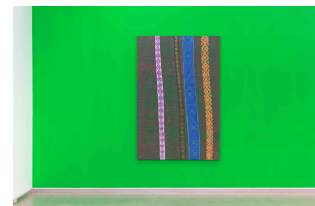

GABRIELA KRAVIEZ
Still Obsessive Lady
18 dic 2021 - 23 feb 2022

Double Obsessive Lady (Brown and Green), 2002
Acrylic, vinyl on canvas
195 x 260 cm (diptych)

Still Obsessive Lady (Dripping), 2021
Acrylic, acrylic ink, pencil on canvas
195 x 130 cm

Obsessive Lady II (Green and Pink), 2001
Acrylic, vinyl on canvas
195 x 130 cm

Obsessive Lady (Red), 2001
Acrylic, vinyl, pencil on canvas
195 x 130 cm

Obsessive Lady (Rectangular), 2001
Acrylic, vinyl, pencil on canvas
130 x 100 cm

Still Obsessive Lady (Faded), 2021
Acrylic, acrylic ink, pencil on canvas
195 x 130 cm

Still Obsessive Lady (mantel), 2021
Acrylic, pencil on canvas
195 x 130 cm

Still Obsessive Lady (Tablecloth), 2021
Vynil, acrylic ink, pencil on canvas
195 x 130 cm