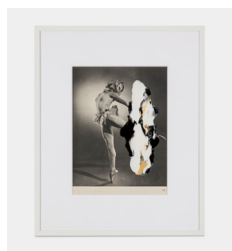

Linder
Superautomatism Grand Jeté XI
2015
enamel on book page, framed
45 x 37 cm
17,7 x 14,56 in
unique
DEP-LS-0069