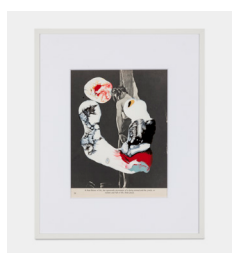

Linder
Superautomatism Grand Jeté VI
2015
enamel on book page, framed
45 x 37 cm
17,7 x 14,56 in
unique
DEP-LS-0072