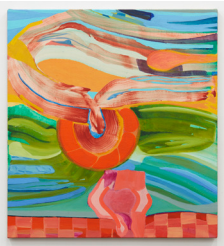

Marley Freeman
Fifth season
2021
oil and acrylic on linen
55,9 x 55,9 x 2,5 cm
22 x 22 x 1 in
DEP-MF-0001

Marley Freeman
I'd love to have an Elephant in my garden
2021
oil and acrylic on linen
66 x 61 x 2,5 cm
26 x 24 x 1 in
DEP-MF-0002

Hans Breder
Body sculpture (Iowa, Old man's creek)
1972
vintage gelatine silver print, framed
19 x 19 cm
7,48 x 7,48 in
1 of 2 artist proofs, monogrammed, dated
DEP-HB-0002

Hans Breder
Body sculpture (Iowa City, unknown hall)
1970
vintage gelatine silver print, framed
19 x 19 cm
7,48 x 7,48 in
1 of 2 artist proofs, monogrammed, dated
DEP-HB-0001

Hans Breder
Body sculpture (Iowa City, atelier Breder)
1972
vintage gelatine silver print, framed
19 x 19 cm
7,48 x 7,48 in
1 of 2 artist proofs, monogrammed, dated
DEP-HB-0003

Hans Breder
Body sculpture (Cuilapan, Mexico)
1973
vintage gelatine silver print, framed
19 x 19 cm
7,48 x 7,48 in
1 of 2 artist proofs, monogrammed, dated
DEP-HB-0004

Hans Breder
La Ventosa, Ana Mendieta
1973
vintage gelatine silver print, framed
35,6 x 35,6 cm
14,02 x 14,02 in
Ed. 2/8, monogrammed, dated on recto
DEP-HB-0005

Meg Lipke
Body and Dream
2021
acrylic on muslin, silk and canvas with polyester fill
154,94 x 53,34 x 10,16 cm
61 x 21 x 4 in
DEP-ML-0001