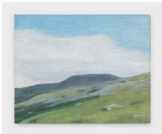

Eleanor Ray
Mt. Washington Ridge, 2021
oil on panel
7 x 8 1/2 in (17.8 x 21.6 cm)
ERY002