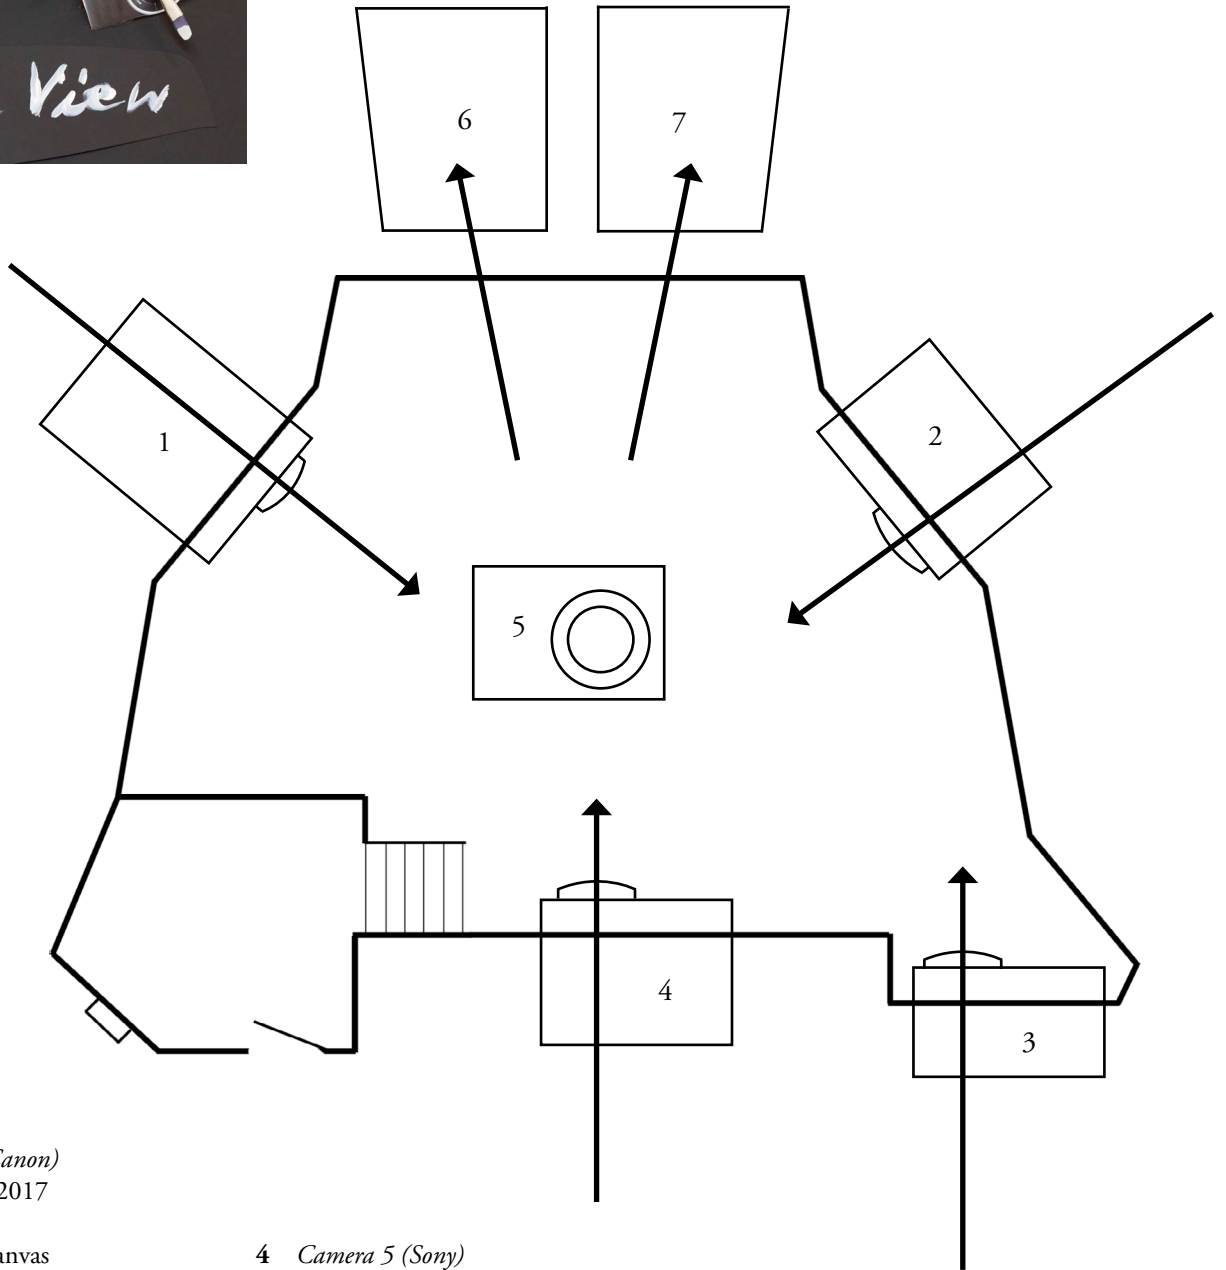

CABINET

Jana Euler

10 December 2021 - 29 January 2022

1 *Camera 3 (Canon)*
in use since 2017
2021
Acrylic on canvas
230 x 200 cm

2 *Camera 2 (Minolta)*
in use since 1998
2021
Acrylic on canvas
180 x 250 cm

3 *Camera 4 (Lumix)*
in use since 2018
2021
Acrylic on canvas
140 x 240 cm

4 *Camera 5 (Sony)*
in use since 2007
2021
Acrylic on canvas
180 x 250 cm

5 *View*
2021
Acrylic and varnish on wood
200 (diameter) x 42 cm

6 *Two brides*
2021
Acrylic on canvas
300 x 200 cm

7 *Orgasmic wildlife scene tamed in abstraction*
2021
Oil on canvas
300 x 200 cm