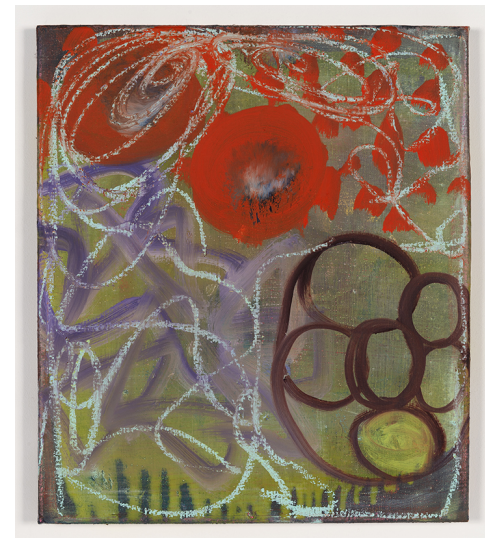

---

**Emma McINTYRE**

**The light of ambivalence  
is a heavenly one**  
2021

Oil and oil stick on linen

84 x 72 inches

unique/-

EM2101

**Emma McINTYRE**

**Sweetbitter**  
2021

Oil, oil stick and india ink  
on linen

72 x 84 inches

unique/-

EM2102

---

**Emma McINTYRE**

**Up bubbles her amorous  
breath**  
2021

Oil and oil stick on linen

72 x 84 inches

unique/-

EM2103

---

**Emma McINTYRE**

**Blood moon**  
2021

Oil and oil stick on linen

16 x 14 in

unique/-

EM2112

---

**Air de Paris**  
20/1/2022

---

**Emma McINTYRE**

**Seven types of ambiguity**  
2021