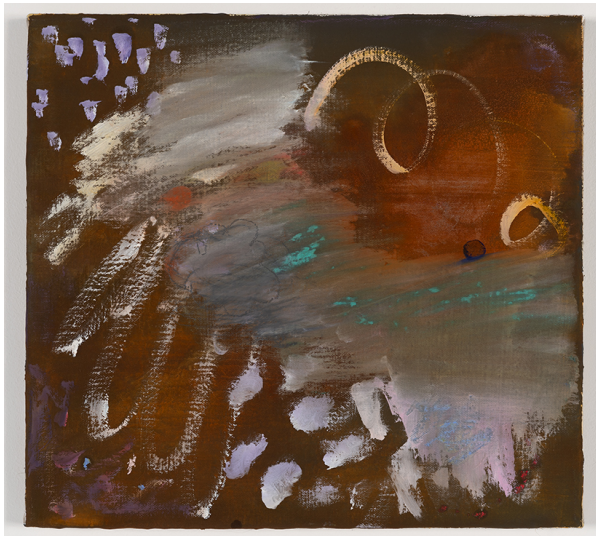

Oil and oil stick on linen

72 x 138 in

unique/-

EM2113

**Emma McINTYRE**

**Rose on red**  
2021

Oil and oil stick on linen

12 x 14 in

unique/-

EM2115

---

**Emma McINTYRE**

**Spirits that lend strength**  
2021

Oil, oil stick on linen, iron  
oxide and graphite

12 x 11 in

unique/-

EM2116

**Emma McINTYRE**

**Arcadia**  
2021

Oil and oil stick on linen

18 x 20 in

unique/-

EM2117

---