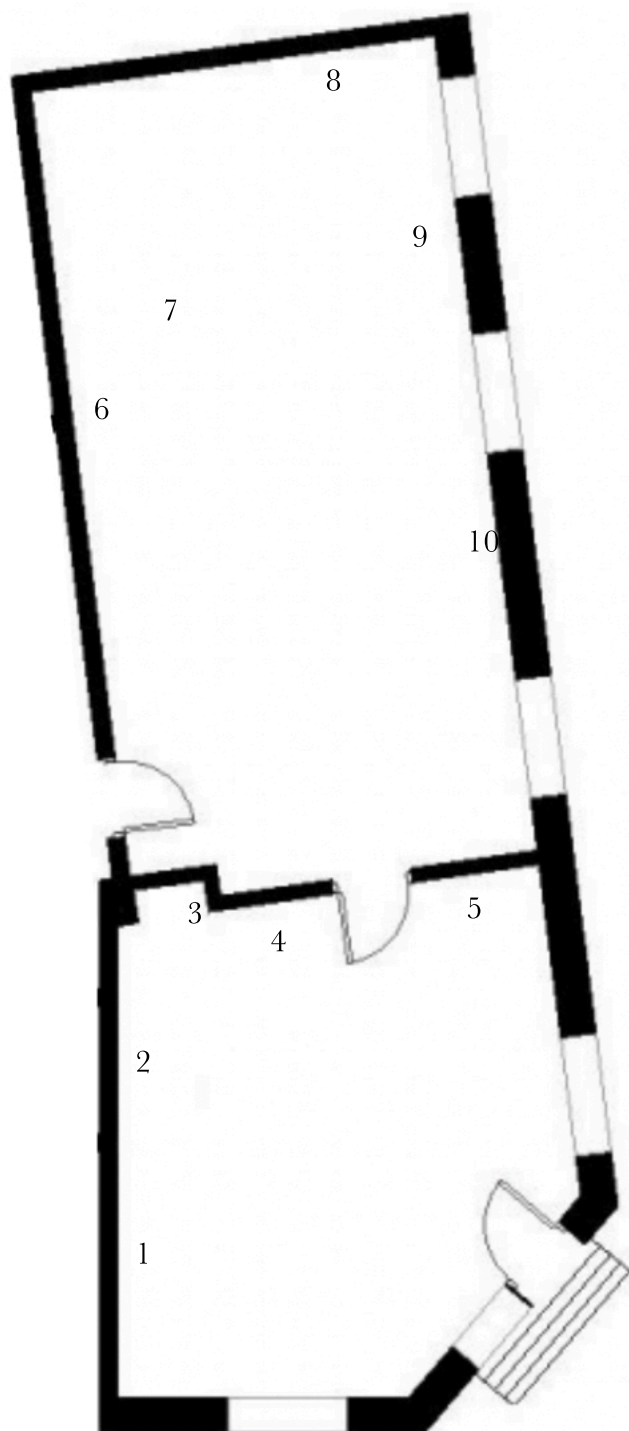

Tomás Nervi

Falsetto

December 17th - January 30th 2022

1. mic blue (2021)
27.5 x 37.8 cm
c-print from negative, artist frame

2. mic blinds (2021)
27.5 x 37.8 cm
c-print from negative, artist frame

3. falsetto cage (2021)
182 x ø 40.5 cm
steel, lacquer paint, oven lamp

4. Dear Mr. Smith (2021)
30.5 x 37.8 cm
Tiny Tim signed letter, artist frame

5. mic shade (2021)
27.5 x 37.8 cm
c-print from negative, artist frame

6. mic phantom (2021)
46.2 x 33.3 cm
c-print from negative, artist frame

7. falsetto stage (2021)
33 x ø 125 cm
steel

8. T (2019)
27.5 x 37.8 cm
c-print from negative, artist frame

9. mic valley II (2021)
46.2 x 33.3 cm
c-print from negative, artist frame

10. mic valley I (cage) (2021)
46.2 x 33.3 cm
c-print from negative, artist frame