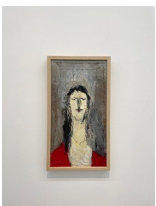

KI-D-21-01  
伊藤慶二 Keiji Ito  
ういた眼 Floating Eye  
2021  
布に糸、コラージュ thread on cloth, collage  
99.5 x 63.0 cm

---

KI-D-21-02  
伊藤慶二 Keiji Ito  
太陽と月 Sun and Moon  
2021  
布に糸、コラージュ thread on cloth, collage  
100.3 x 63.8 cm

---

KI-D-21-03  
伊藤慶二 Keiji Ito  
家  
2021  
布に糸、コラージュ thread on cloth, collage  
100.0 x 60.5 cm

---

KI-Pa-18-01  
伊藤慶二 Keiji Ito  
つら  
2018  
oil on canvas  
image: 33.5 x 24.5 cm / frame: 35.6 x 26.5 cm

---

KI-Pa-19-01  
伊藤慶二 Keiji Ito  
おんな  
2019  
oil on canvas  
image: 34.0 x 16.1 cm / frame: 36.2 x 18.2 cm

---

KI-Pa-20-01  
伊藤慶二 Keiji Ito  
おんな  
2020  
oil on canvas  
image: 48.0 x 25.3 cm / frame: 50.0 x 27.6 cm