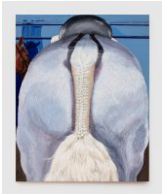

NIGHT GALLERY

2276 E. 16th Street, Los Angeles, California 90021

nightgallery.ca

SARAH MISKA

Swept

January 8 - February 5, 2022

Sarah Miska
White Horse and Saddle, 2021
acrylic on canvas
60 x 48 in (152.4 x 121.9 cm)
SMK013

Sarah Miska
Bridled Brown Horse, 2021
acrylic on canvas
72 x 60 in (182.8 x 152.4 cm)
SMK018

Sarah Miska
Equestrian Boot, 2021
acrylic on canvas
36 x 48 in (91.4 x 121.9 cm)
SMK011

Sarah Miska
Rider with Blue Helmet, 2021
acrylic on canvas
60 x 48 in (152.4 x 121.9 cm)
SMK017