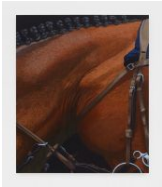

NIGHT GALLERY

2276 E. 16th Street, Los Angeles, California 90021

nightgallery.ca

SARAH MISKA

Swept

January 8 - February 5, 2022

Sarah Miska
White Horse and Saddle, 2021
acrylic on canvas
60 x 48 in (152.4 x 121.9 cm)
SMK013

Sarah Miska
Bridled Brown Horse, 2021
acrylic on canvas
72 x 60 in (182.8 x 152.4 cm)
SMK018

Sarah Miska
Equestrian Boot, 2021
acrylic on canvas
36 x 48 in (91.4 x 121.9 cm)
SMK011

Sarah Miska
Rider with Blue Helmet, 2021
acrylic on canvas
60 x 48 in (152.4 x 121.9 cm)
SMK017