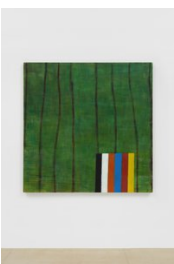

Nina Johnson

ninajohnson.com

6315 NW 2ND AVE MIAMI FL 33150

+1.305.571.2288

Rochelle Feinstein
My Left Eye, 1996
Oil, collage on linen
42 x 42 in.

Rochelle Feinstein
Endpapers 1, 2021
UV print on linen
42 x 42 in.

Rochelle Feinstein
Endpapers 2, 2021
UV on aluminum
42 x 42 in.

Rochelle Feinstein
Who Cares, 2017
Archival pigment print on face mounted on
plexiglass, sintra backing
50 x 50 in.

Rochelle Feinstein
Who Cares, 2017
UV print, acrylic on canvas
50 x 50 in.