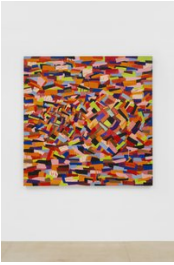

Nina Johnson

ninajohnson.com

6315 NW 2ND AVE MIAMI FL 33150

+1.305.571.2288

Rochelle Feinstein
My Left Eye, 1996
Oil, collage on linen
42 x 42 in.

Rochelle Feinstein
Endpapers 1, 2021
UV print on linen
42 x 42 in.

Rochelle Feinstein
Endpapers 2, 2021
UV on aluminum
42 x 42 in.

Rochelle Feinstein
Who Cares, 2017
Archival pigment print on face mounted on
plexiglass, sintra backing
50 x 50 in.

Rochelle Feinstein
Who Cares, 2017
UV print, acrylic on canvas
50 x 50 in.