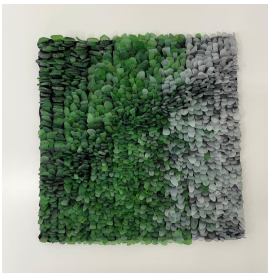

Diana Gabriel

Quiet Passing

Sea glass and acrylic

12 x 12 in (30.48 x 30.48 cm)

2021