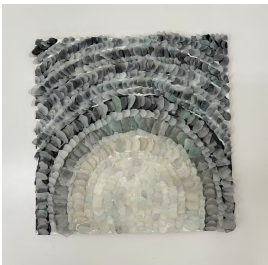

Diana Gabriel

Pace

Sea glass and acrylic

12 x 12 in (30.48 x 30.48 cm)

2020