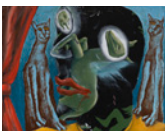

Tom Poelmans

Talisman, 2021

Oil on panel

30.5 x 24 cm
12 1/8 x 9 1/2 in
(TPoe078)