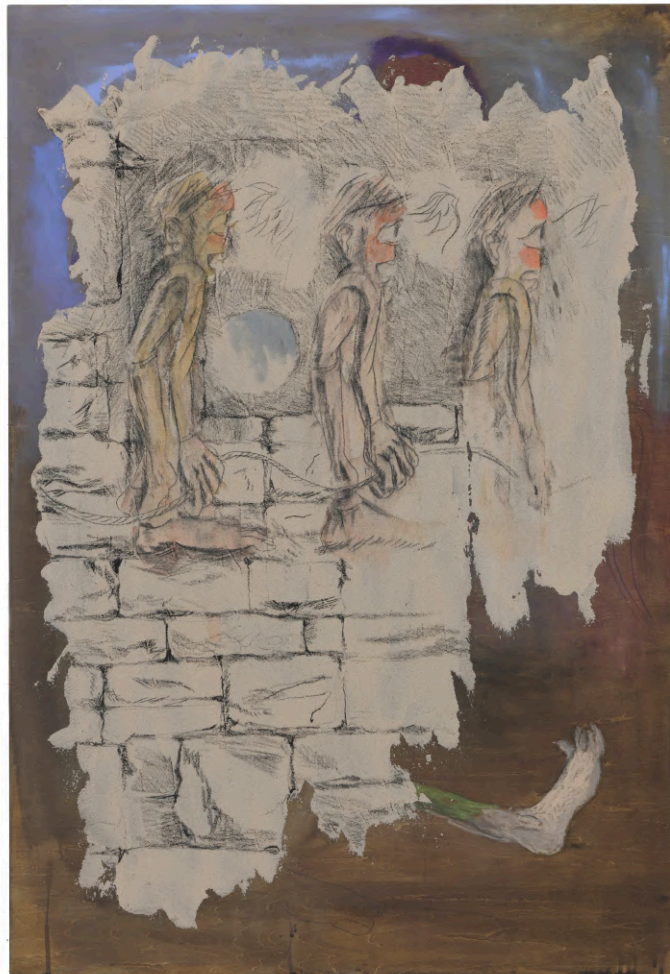

4649

2-13-4 B02 Sugamo, Toshima-ku, Tokyo 170-0002

info@4-6-4-9.jp

www.4-6-4-9.jp

Emi Mizukami

Waiting for a great day II

Acrylic, charcoal pencil, sand paste, desert sand, linen, on canvas

2021

46.1 x 31.8 inch