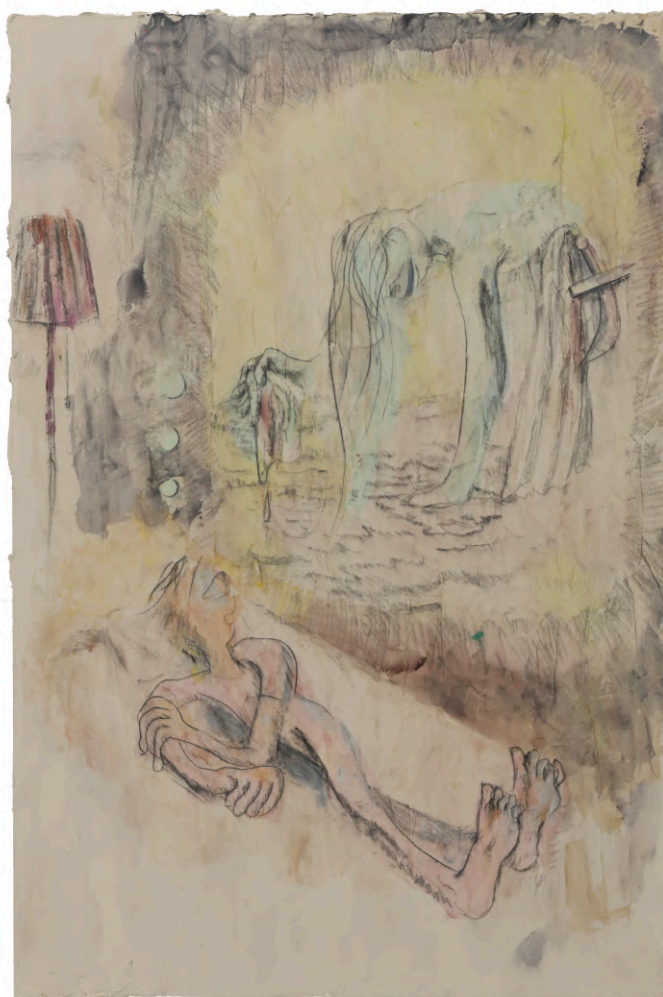

4649

2-13-4 B02 Sugamo, Toshima-ku, Tokyo 170-0002

info@4-6-4-9.jp

www.4-6-4-9.jp

Emi Mizukami

Sweet dream

Acrylic, charcoal pencil, sand paste, desert sand, linen, on canvas

2021

57.4 x 38.5 inch