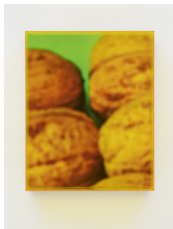

Saskia Noor van Imhoff

Parasite, 2022

Tinder fungus

approx. 10 x 20 x 23 cm | 4 x 8 x 9 in

Saskia Noor van Imhoff

incompl patch, 2021

Laser cut plexiglass, enhanced matte paper

70 x 45 x 8 cm | 27 1/2 x 17 3/4 x 3 1/8 in

Saskia Noor van Imhoff

Noix, patch part 02, 2021

Plexiglass, enhanced matte paper

50 x 40 x 10 cm | 19 3/4 x 15 3/4 x 4 in

Saskia Noor van Imhoff

herbe à éléphant, 2021

Laser cut plexiglass, enhanced matte paper

70 x 45 x 8 cm | 27 1/2 x 17 3/4 x 3 1/8 in

Saskia Noor van Imhoff

Noix, patch part 03, 2021

Plexiglass, enhanced matte paper

50 x 40 x 10 cm | 19 3/4 x 15 3/4 x 4 in

Saskia Noor van Imhoff

Sweet connected, 2021