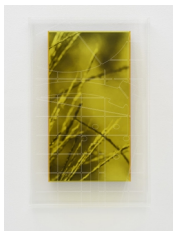

Saskia Noor van Imhoff

Parasite, 2022

Tinder fungus

approx. 10 x 20 x 23 cm | 4 x 8 x 9 in

Saskia Noor van Imhoff

incompl patch, 2021

Laser cut plexiglass, enhanced matte paper

70 x 45 x 8 cm | 27 1/2 x 17 3/4 x 3 1/8 in

Saskia Noor van Imhoff

Noix, patch part 02, 2021

Plexiglass, enhanced matte paper

50 x 40 x 10 cm | 19 3/4 x 15 3/4 x 4 in

Saskia Noor van Imhoff

herbe à éléphant, 2021

Laser cut plexiglass, enhanced matte paper

70 x 45 x 8 cm | 27 1/2 x 17 3/4 x 3 1/8 in

Saskia Noor van Imhoff

Noix, patch part 03, 2021

Plexiglass, enhanced matte paper

50 x 40 x 10 cm | 19 3/4 x 15 3/4 x 4 in

Saskia Noor van Imhoff

Sweet connected, 2021