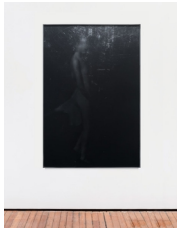

Dirk Braeckman

R.N.-W.S.-21, 2021

Ultrachrome inkjet print mounted on aluminium
in stainless steel frame and museum glass

184 x 124.7 x 3 cm | 72 1/2 x 49 1/8 x 1 1/8 in

Edition of 3 plus 1 artist's proof (AP 1/1)