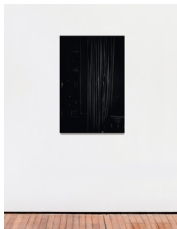

Dirk Braeckman

F.W.-S.V.-21, 2021

Ultrachrome inkjet print mounted on aluminium in stainless steel frame

180 x 120 cm | 70 7/8 x 47 1/4 in

Edition of 3 plus 1 artist's proof (#1/3)

Edition of 3 plus 1 artist's proof (#1/3)