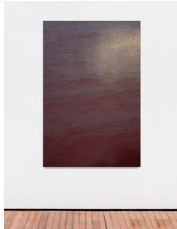

Dirk Braeckman

R.S.-B.S. #2-21, 2021

Ultrachrome inkjet print mounted on aluminium in stainless steel frame

180 x 120 | 70 7/8 x 47 1/4

Edition of 3 plus 1 artist's proof (#2/3)