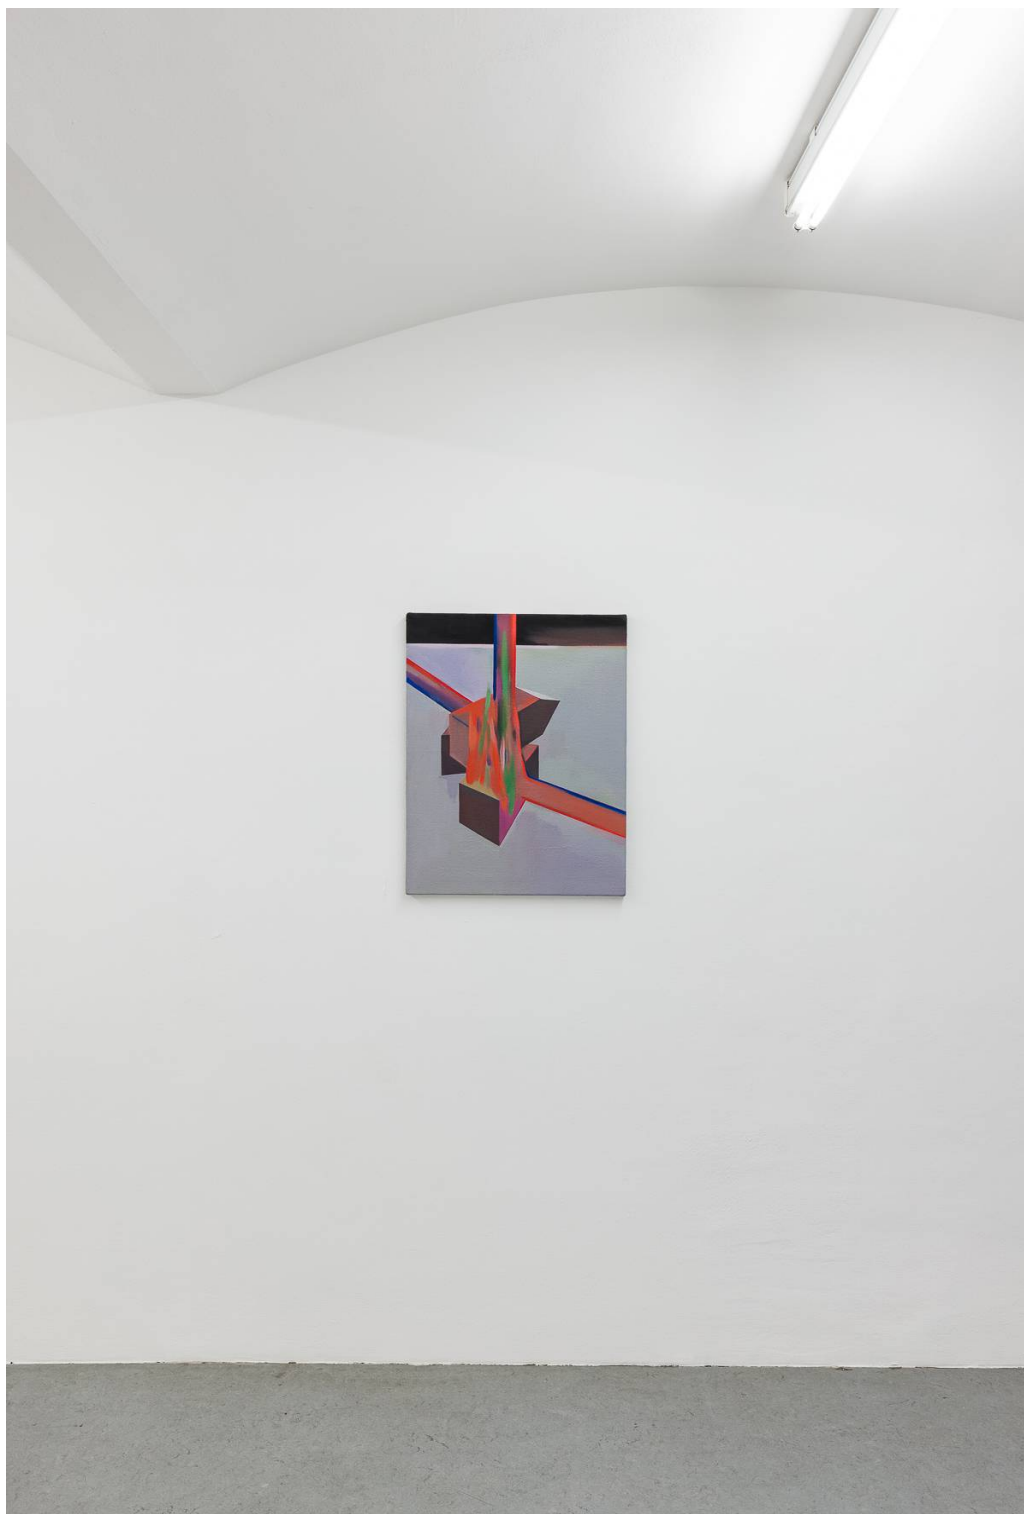

GALERIE MARTIN JANDA

.....

JAN MERTA

EXHIBITION VIEW, GALERIE MARTIN JANDA, VIENNA, 2022