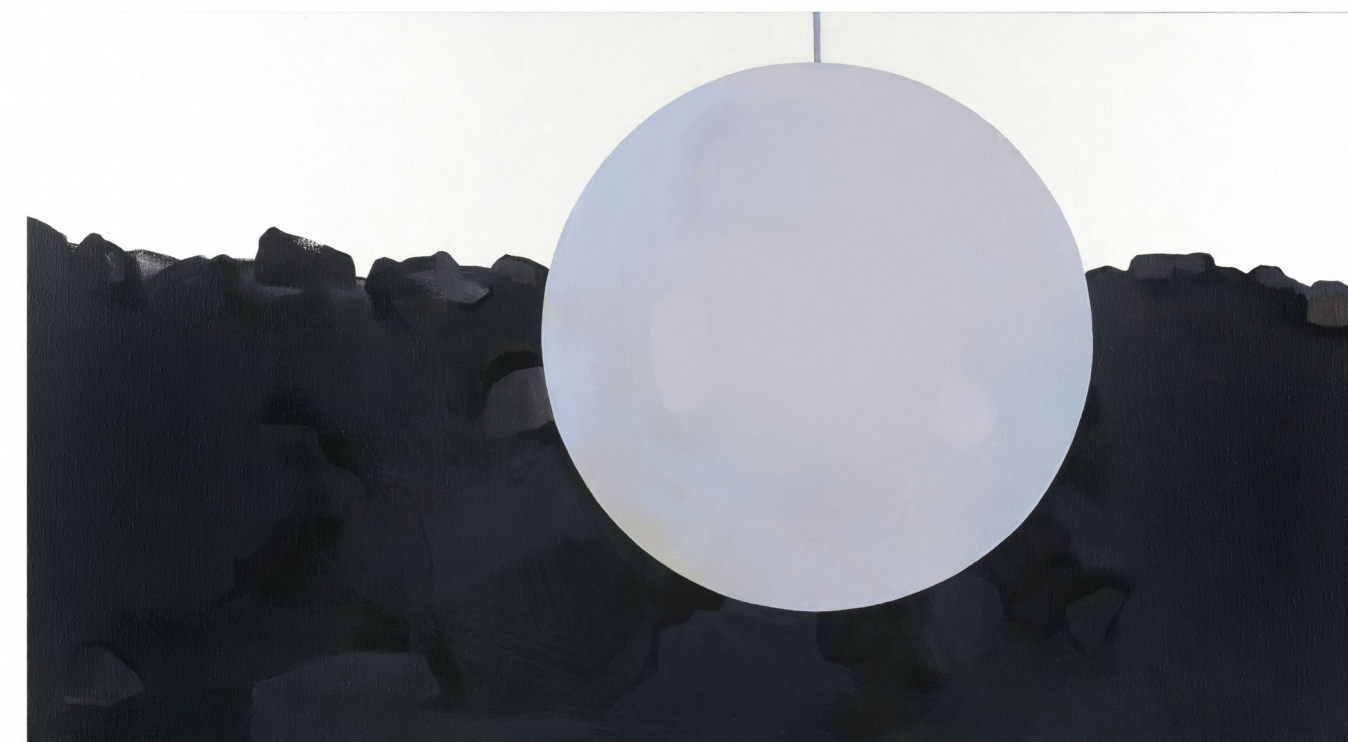

JM/M 51

GALERIE MARTIN JANDA

.....

JAN MERTA

EXHIBITION VIEW, GALERIE MARTIN JANDA, VIENNA, 2022

JAN MERTA

LAMPA II / LAMP II, 2016 - 2020

ACRYLIC AND OIL ON CANVAS