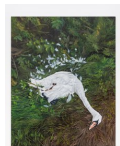

Noelia Towers: Opening an Umbrella Indoors | January 8 - February 27

Noelia Towers
Growing Pains, 2021
oil on canvas
48 x 36 in. (122 x 91 cm)

Noelia Towers
Remember Me, 2021
oil on canvas
30 x 24 in. (76.2 x 61 cm)

Noelia Towers
Bad Luck, 2021
oil on canvas
40 x 30 in. (102 x 76 cm)

Noelia Towers
Self Help, 2021
oil on canvas
40 x 30 in. (102 x 76 cm)

Noelia Towers
Ferit de mort, 2021
oil on canvas
30 x 24 in. (76 x 61 cm)