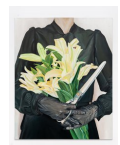

Noelia Towers
Remember Me, 2021
oil on canvas
30 x 24 in. (76.2 x 61 cm)