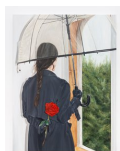

Noelia Towers: Opening an Umbrella Indoors | January 8 - February 27

Noelia Towers
Growing Pains, 2021
oil on canvas
48 x 36 in. (122 x 91 cm)

Noelia Towers
Remember Me, 2021
oil on canvas
30 x 24 in. (76.2 x 61 cm)

Noelia Towers
Bad Luck, 2021
oil on canvas
40 x 30 in. (102 x 76 cm)

Noelia Towers
Self Help, 2021
oil on canvas
40 x 30 in. (102 x 76 cm)

Noelia Towers
Ferit de mort, 2021
oil on canvas
30 x 24 in. (76 x 61 cm)