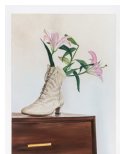

Noelia Towers: Opening an Umbrella Indoors | January 8 - February 27

Noelia Towers
Growing Pains, 2021
oil on canvas
48 x 36 in. (122 x 91 cm)

Noelia Towers
Remember Me, 2021
oil on canvas
30 x 24 in. (76.2 x 61 cm)

Noelia Towers
Bad Luck, 2021
oil on canvas
40 x 30 in. (102 x 76 cm)

Noelia Towers
Self Help, 2021
oil on canvas
40 x 30 in. (102 x 76 cm)

Noelia Towers
Ferit de mort, 2021
oil on canvas
30 x 24 in. (76 x 61 cm)