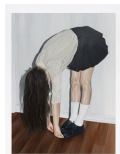

Noelia Towers: Opening an Umbrella Indoors | January 8 - February 27

Noelia Towers
Growing Pains, 2021
oil on canvas
48 x 36 in. (122 x 91 cm)

Noelia Towers
Remember Me, 2021
oil on canvas
30 x 24 in. (76.2 x 61 cm)

Noelia Towers
Bad Luck, 2021
oil on canvas
40 x 30 in. (102 x 76 cm)

Noelia Towers
Self Help, 2021
oil on canvas
40 x 30 in. (102 x 76 cm)

Noelia Towers
Ferit de mort, 2021
oil on canvas
30 x 24 in. (76 x 61 cm)