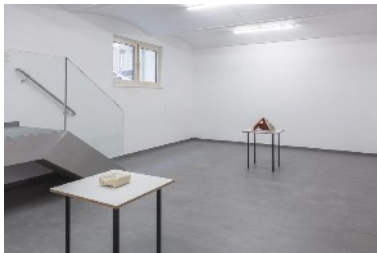

Installation view

VIN VIN, Martin
Hotter - recent
works

3.