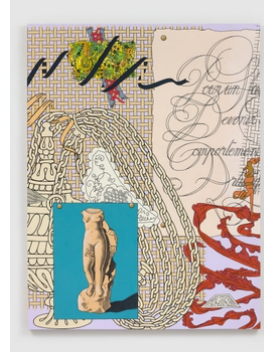

Caitlin Keogh
Waxing Year 9, 2021
Acrylic on canvas
84 x 63 in (213.4 x 160cm)
(CK9721)