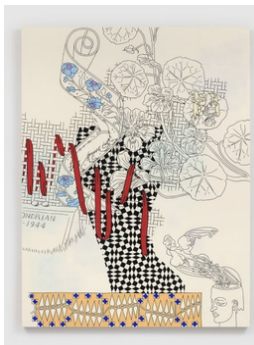

## BORTOLAMI

**Caitlin Keogh**  
*Pour un haut devenir du comportement artistique, 2021*  
Acrylic on panel  
22 ¾ x 17 in (56 x 43.2 cm)  
(CK9731)

**Caitlin Keogh**  
*Waxing Year 8, 2021*  
Acrylic on canvas  
84 x 63 in (213.4 x 160cm)  
(CK9720)

**Caitlin Keogh**  
*Untitled 2 (W. Y.), 2021*  
Acrylic on panel  
22 ¾ x 17 in (56 x 43.2 cm)  
(CK9728)

**Caitlin Keogh**  
*Untitled 3 (W. Y.), 2021*  
Acrylic on panel  
22 ¾ x 17 in (56 x 43.2 cm)  
(CK9730)

**Caitlin Keogh**  
*Figure 8, 2021*  
Acrylic on panel  
22 ¾ x 17 in (56 x 43.2 cm)  
(CK9725)

**Caitlin Keogh**  
*Figure 7, 2021*  
Acrylic on panel  
22 ¾ x 17 in (56 x 43.2 cm)  
(CK9729)

**Caitlin Keogh**  
*Waxing Year 12, 2021*  
Acrylic on canvas  
84 x 63 in (213.4 x 160cm)  
(CK9724)