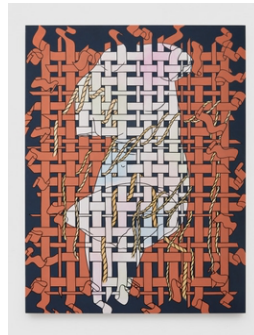

## BORTOLAMI

**Caitlin Keogh**  
*Pour un haut devenir du comportement artistique, 2021*  
Acrylic on panel  
22 ¾ x 17 in (56 x 43.2 cm)  
(CK9731)

**Caitlin Keogh**  
*Waxing Year 8, 2021*  
Acrylic on canvas  
84 x 63 in (213.4 x 160cm)  
(CK9720)

**Caitlin Keogh**  
*Untitled 2 (W. Y.), 2021*  
Acrylic on panel  
22 ¾ x 17 in (56 x 43.2 cm)  
(CK9728)

**Caitlin Keogh**  
*Untitled 3 (W. Y.), 2021*  
Acrylic on panel  
22 ¾ x 17 in (56 x 43.2 cm)  
(CK9730)

**Caitlin Keogh**  
*Figure 8, 2021*  
Acrylic on panel  
22 ¾ x 17 in (56 x 43.2 cm)  
(CK9725)

**Caitlin Keogh**  
*Figure 7, 2021*  
Acrylic on panel  
22 ¾ x 17 in (56 x 43.2 cm)  
(CK9729)

**Caitlin Keogh**  
*Waxing Year 12, 2021*  
Acrylic on canvas  
84 x 63 in (213.4 x 160cm)  
(CK9724)