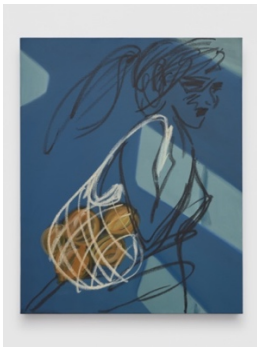

BORTOLAMI

Ella Kruglyanskaya
Untitled (Last Flight),
2021
Oil on linen
38 x 34 in
(96.5 x 86.4 cm)
(ELK0048)

Ella Kruglyanskaya
Good Intentions, 2021
Oil on linen
66 x 62 in
(167.6 x 157.5 cm)
(ELK0043)

Ella Kruglyanskaya
Onion tote, 2021
Oil on linen
31 1/4 x 25 1/4 in
(79.4 x 64.1 cm)
(ELK0051)

Ella Kruglyanskaya
Burden in Plaid (Groceries),
2021
Oil on linen
38 x 34 in
(96.5 x 86.4 cm)
(ELK0033)

Ella Kruglyanskaya
All is Fair, 2021
Oil on linen
62 x 66 in
(157.5 x 167.6 cm)
(ELK0046)