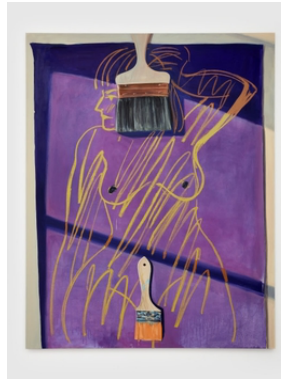

BORTOLAMI

Ella Kruglyanskaya
Untitled (Last Flight),
2021
Oil on linen
38 x 34 in
(96.5 x 86.4 cm)
(ELK0048)

Ella Kruglyanskaya
Good Intentions, 2021
Oil on linen
66 x 62 in
(167.6 x 157.5 cm)
(ELK0043)

Ella Kruglyanskaya
Onion tote, 2021
Oil on linen
31 1/4 x 25 1/4 in
(79.4 x 64.1 cm)
(ELK0051)

Ella Kruglyanskaya
Burden in Plaid (Groceries),
2021
Oil on linen
38 x 34 in
(96.5 x 86.4 cm)
(ELK0033)

Ella Kruglyanskaya
All is Fair, 2021
Oil on linen
62 x 66 in
(157.5 x 167.6 cm)
(ELK0046)