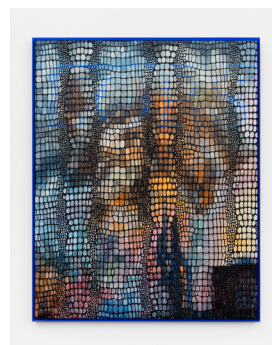

Lindsay Lawson

Apophany!

28 January - 3 March 2022

1. Lindsay Lawson
Prime Time
2022
3D print, television simulator LED light, electrical wiring, epoxy, solvent-based paint
80,5 x 106 x 71 cm

2. Lindsay Lawson
b
2022
3D prints, mix of acrylic and chrome paint
35,5 x 32 x 19 cm

3. Lindsay Lawson
FTWR
2022
3D prints, mix of acrylic and chrome paint
40 x 25 x 12 cm

4. Lindsay Lawson
OK
2022
3D prints, mix of acrylic and chrome paint
46 x 34,5 x 25 cm

5. Lindsay Lawson
Q
2022
3D prints, mix of acrylic and chrome paint
32,5 x 30,5 x 12,5 cm

6. Lindsay Lawson
G
2022
3D prints, mix of acrylic and chrome paint
34,5 x 38 x 12 cm

7. Lindsay Lawson
L'Obs
2022
water color and acrylic paint on faux crocodile leather with custom plexi frame
101 x 81 x 4cm

8. Lindsay Lawson
National Geographic
2022
water color and acrylic paint on faux crocodile leather with custom plexi frame
101 x 81 x 4cm

9. Lindsay Lawson
The New Yorker
2022
water color and
acrylic paint on faux
crocodile leather with
custom plexi frame
101 x 81 x 4 cm