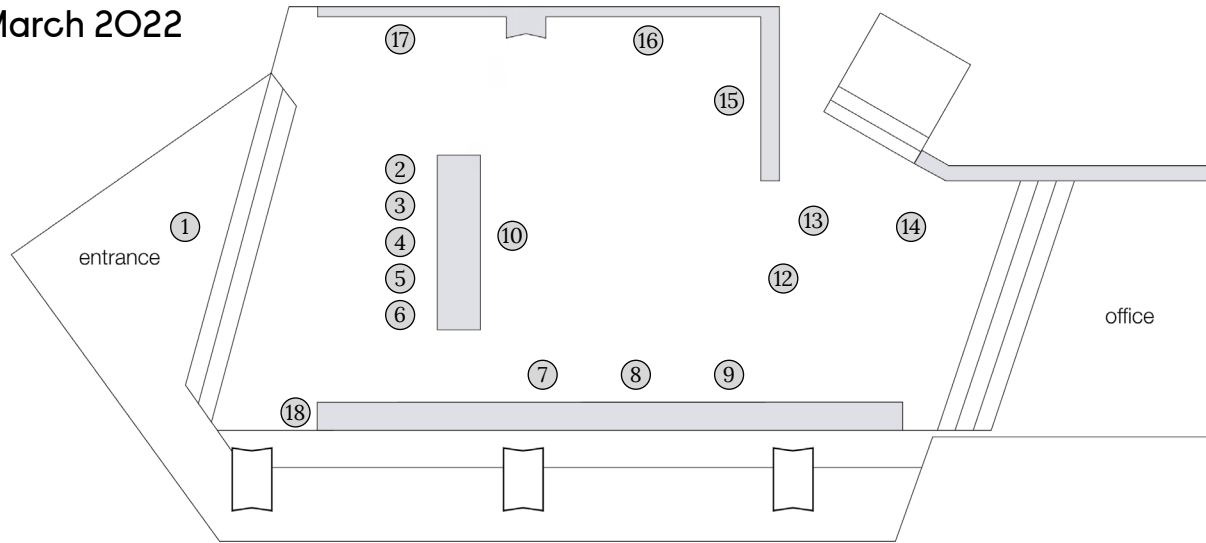

Lindsay Lawson

Apophany!

28 January - 3 March 2022