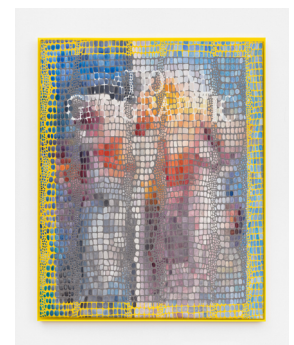

Lindsay Lawson

Apophany!

28 January - 3 March 2022

1. Lindsay Lawson
Prime Time
2022
3D print, television simulator LED light, electrical wiring, epoxy, solvent-based paint
80,5 x 106 x 71 cm

2. Lindsay Lawson
b
2022
3D prints, mix of acrylic and chrome paint
35,5 x 32 x 19 cm

3. Lindsay Lawson
FTWR
2022
3D prints, mix of acrylic and chrome paint
40 x 25 x 12 cm

4. Lindsay Lawson
OK
2022
3D prints, mix of acrylic and chrome paint
46 x 34,5 x 25 cm

5. Lindsay Lawson
Q
2022
3D prints, mix of acrylic and chrome paint
32,5 x 30,5 x 12,5 cm

6. Lindsay Lawson
G
2022
3D prints, mix of acrylic and chrome paint
34,5 x 38 x 12 cm

7. Lindsay Lawson
L'Obs
2022
water color and acrylic paint on faux crocodile leather with custom plexi frame
101 x 81 x 4cm

8. Lindsay Lawson
National Geographic
2022
water color and acrylic paint on faux crocodile leather with custom plexi frame
101 x 81 x 4cm

9. Lindsay Lawson
The New Yorker
2022
water color and
acrylic paint on faux
crocodile leather with
custom plexi frame
101 x 81 x 4 cm