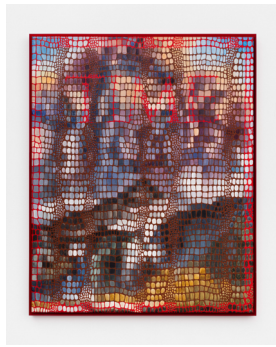

3. Lindsay Lawson
FTWR
2022
3D prints, mix of acrylic and chrome paint
40 x 25 x 12 cm

4. Lindsay Lawson
OK
2022
3D prints, mix of acrylic and chrome paint
46 x 34,5 x 25 cm

5. Lindsay Lawson
Q
2022
3D prints, mix of acrylic and chrome paint
32,5 x 30,5 x 12,5 cm

6. Lindsay Lawson
G
2022
3D prints, mix of acrylic and chrome paint
34,5 x 38 x 12 cm

7. Lindsay Lawson
L'Obs
2022
water color and acrylic paint on faux crocodile leather with custom plexi frame
101 x 81 x 4cm

8. Lindsay Lawson
National Geographic
2022
water color and acrylic paint on faux crocodile leather with custom plexi frame
101 x 81 x 4cm

9. Lindsay Lawson
The New Yorker
2022
water color and
acrylic paint on faux
crocodile leather with
custom plexi frame
101 x 81 x 4 cm

10. Lindsay Lawson
Time
2022
water color and
acrylic paint on faux
crocodile leather with
custom plexi frame
101 x 81 x 4 cm

11. Lindsay Lawson
Hillary's Emails (Valise)
2022
3D prints, acrylic
paint, graphite pow-
der
59,5 x 61 x 44,5 cm