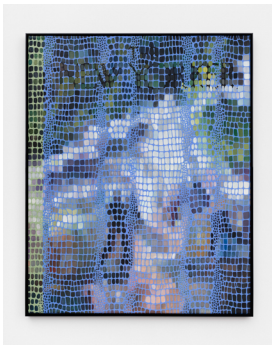

Lindsay Lawson

Apophany!

28 January - 3 March 2022

1. Lindsay Lawson
Prime Time
2022
3D print, television simulator LED light, electrical wiring, epoxy, solvent-based paint
80,5 x 106 x 71 cm

2. Lindsay Lawson
b
2022
3D prints, mix of acrylic and chrome paint
35,5 x 32 x 19 cm

3. Lindsay Lawson
FTWR
2022
3D prints, mix of acrylic and chrome paint
40 x 25 x 12 cm

4. Lindsay Lawson
OK
2022
3D prints, mix of acrylic and chrome paint
46 x 34,5 x 25 cm

5. Lindsay Lawson
Q
2022
3D prints, mix of acrylic and chrome paint
32,5 x 30,5 x 12,5 cm

6. Lindsay Lawson
G
2022
3D prints, mix of acrylic and chrome paint
34,5 x 38 x 12 cm

7. Lindsay Lawson
L'Obs
2022
water color and acrylic paint on faux crocodile leather with custom plexi frame
101 x 81 x 4cm

8. Lindsay Lawson
National Geographic
2022
water color and acrylic paint on faux crocodile leather with custom plexi frame
101 x 81 x 4cm

9. Lindsay Lawson
The New Yorker
2022
water color and
acrylic paint on faux
crocodile leather with
custom plexi frame
101 x 81 x 4 cm