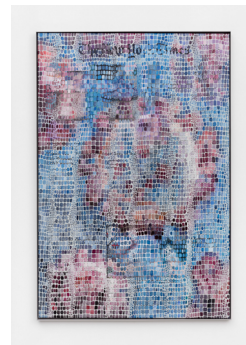

15. Lindsay Lawson
The New York Times
2022
water color and
acrylic paint on faux
crocodile leather with
custom plexi frames
151 x 101 x 4 cm