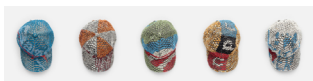

17. Lindsay Lawson
Member Station
2022
pigment, stones, syn-
thetic gypsum
dimensions variable
(30 x 20 x 15 cm
each)