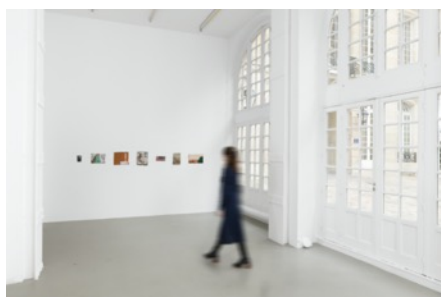

« *Belle Orchidée, Pissenlit Passable* » by My-Lan
Hoang-Thuy exhibition view, Galerie
Miterrand, Paris, 2022

© My-Lan Hoang-Thuy, Courtesy Galerie
Miterrand. Photo: A. Mole