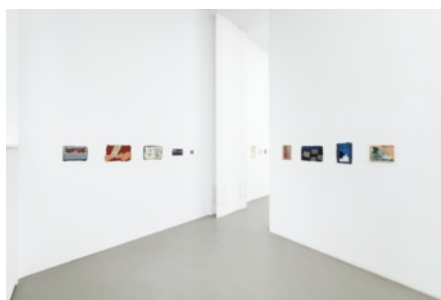

# GALERIE MITTERRAND

**My-Lan Hoang-Thuy**

*Minia*, 2022

Acrylic paint

H 21,5 x 29 x 0,5 cm

© My-Lan Hoang-Thuy, Courtesy Galerie  
Miterrand. Photo: A. Mole

**My-Lan Hoang-Thuy**

*Verts*, 2021

Acrylic paint, pencil

H 37 x 23 x 1 cm

© My-Lan Hoang-Thuy, Courtesy Galerie  
Miterrand. Photo: A. Mole

« *Belle Orchidée, Pissenlit Passable* » by My-Lan  
Hoang-Thuy exhibition view, Galerie  
Miterrand, Paris, 2022