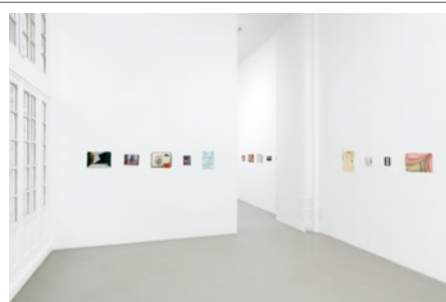

GALERIE MITTERRAND

« *Belle Orchidée, Pissenlit Passable* » by My-Lan Hoang-Thuy exhibition view, Galerie Mitterrand, Paris, 2022

© My-Lan Hoang-Thuy, Courtesy Galerie Mitterrand. Photo: A. Mole