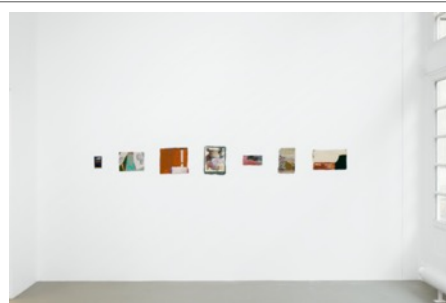

© My-Lan Hoang-Thuy, Courtesy Galerie  
Miterrand. Photo: A. Mole

« *Belle Orchidée, Pissenlit Passable* » by My-Lan  
Hoang-Thuy exhibition view, Galerie  
Miterrand, Paris, 2022

© My-Lan Hoang-Thuy, Courtesy Galerie  
Miterrand. Photo: A. Mole

# GALERIE MITTERRAND

« *Belle Orchidée, Pissenlit Passable* » by My-Lan Hoang-Thuy exhibition view, Galerie Mitterrand, Paris, 2022

© My-Lan Hoang-Thuy, Courtesy Galerie Mitterrand. Photo: A. Mole

« *Belle Orchidée, Pissenlit Passable* » by My-Lan Hoang-Thuy exhibition view, Galerie Mitterrand, Paris, 2022