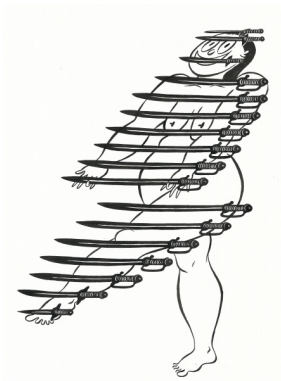

EBECHO MUSLIMOVA: 2017

Ebecho Muslimova
Fatebe Asparagus Pee, 2017
 Acrylic on canvas
 54h x 42w in

Ebecho Muslimova
Fatebe Rack, 2017
 Acrylic on canvas
 54h x 42w in

Ebecho Muslimova
Fatebe Self Possession, 2017
 Acrylic and gouache on canvas
 42h x 60w in

Ebecho Muslimova
Untitled (Jar), 2017
 Acrylic and gouache on canvas
 12h x 10w in

Ebecho Muslimova
Fatebe Arms Display, 2017
Ink on paper
12h x 9w in

Ebecho Muslimova
Fatebe Wheelbarrow Unicycle, 2017
Ink on paper
9h x 12w in

Ebecho Muslimova
Fatebe 2017 Show, 2017
Ink and gouache on paper
10.50h x 17.75w in