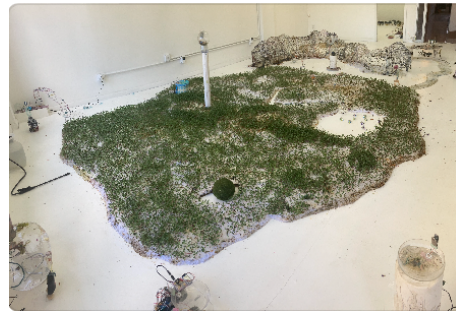

DIY Fog Machine

2022

Found objects, ultrasonic vibrating motor
4 x 7 x 7 inches

Play Humming Planting

2022

Recycled paper, microgreen seeds, North eastern wild flower seeds
Dimensions variable

lubov.nyc
info@lubov.nyc