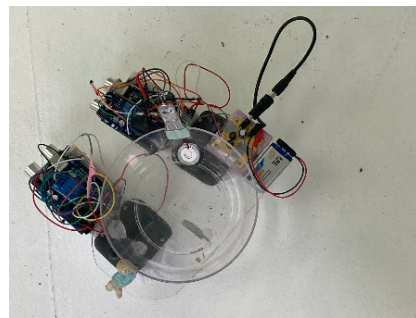

19.5 x 29 x 18.8 inches

Figure 1

2022

Wire, yarn, paper mache, adafruit, RC car, 9 volt battery, arduino, hand knitted skirt, bell, keychain, range sensor

15 x 10 x 5 inches

Untitled

2022

Fan, arduino relay, range sensor, 9 volt battery

Untitled

2022

Arduino uno, relay, range sensor, atomization
sensor, 9 volt battery, vibrating water, toilet
scrub, clip, ceramic
4.5 x 8 x 9 inches

Untitled

2022

Resin, studio debris, found objects, yarn,
plaster, clip, vibrating motor, mica pigment
22 x 18 x 10 inches