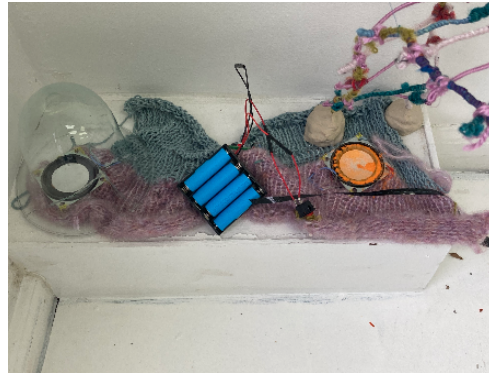

2022

Yarn, bluetooth speaker, broken glass, conductive thread
5x 17 x 7 inches

Bridge

2022

Wire, yarn, air dry clay
28 x 16 x 4 inches