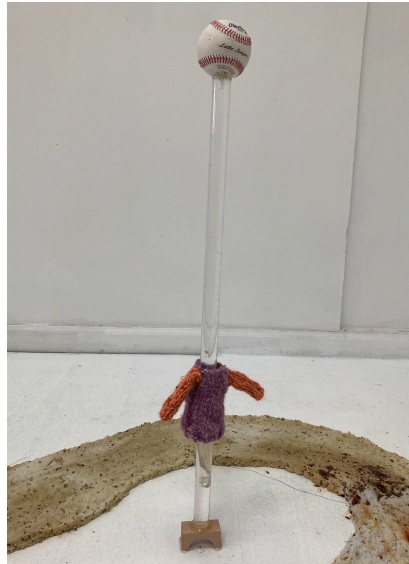

Long Person

2022

Plexi rod, baseball, hand knitted sweater,
building block

30.5 x 7.5 x 3.5 inches

Bug Eye

2022

Stout glass jar, water

8.5 x 7 x 7 inches