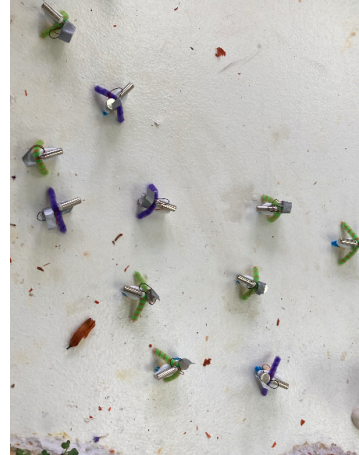

(347) 496-5833

5 E Broadway, #402
New York, NY 10038

LUBOV

Coplee Swarms

2022

Toothbrush, vibrating motor, duct tape, straw
cleaner

1 x 2 x .75 inches (each)

Pepper Bank