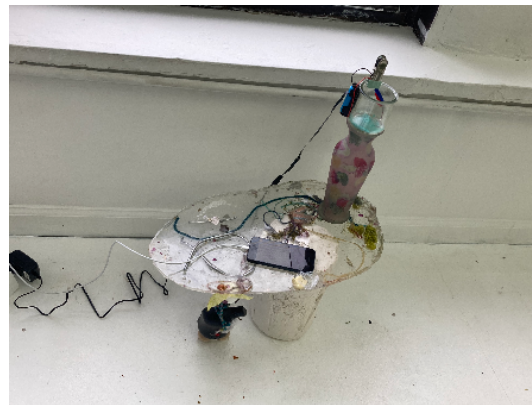

Untitled

2022

Arduino uno, relay, range sensor, atomization
sensor, 9 volt battery, vibrating water, toilet
scrub, clip, ceramic
4.5 x 8 x 9 inches

Untitled

2022

Resin, studio debris, found objects, yarn,
plaster, clip, vibrating motor, mica pigment
22 x 18 x 10 inches