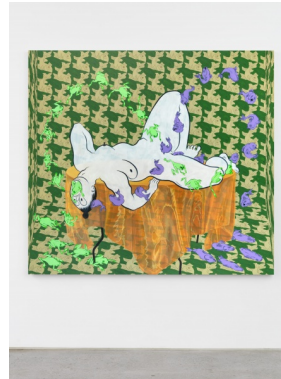

## EBECHO MUSLIMOVA: TRAPS! | OCT 30–DEC 18, 2019

**Ebecho Muslimova**  
*Fatebe Bent Grille*, 2019  
 Oil and acrylic on canvas  
 60h x 66w in  
 EMu\_062

**Ebecho Muslimova**  
*Fatebe Lightning in the Mezzanine*, 2019  
 Oil and acrylic on canvas  
 66h x 60w in  
 EMu\_064

**Ebecho Muslimova**  
*Fatebe Landing Failure*, 2019  
 Oil and acrylic on canvas  
 66h x 60w in  
 EMu\_063

**Ebecho Muslimova**  
*Fatebe Deep Frog Organza*, 2019  
 Oil and acrylic on canvas  
 60h x 66w in  
 EMu\_061

**Ebecho Muslimova**  
*Fatebe Charming (snake)*, 2019  
Sumi ink on paper  
9h x 12w in  
EMu\_066

**Ebecho Muslimova**  
*Fatebe Bear Trap*, 2019  
Sumi ink on paper  
9h x 12w in  
EMu\_067

**Ebecho Muslimova**  
*Fatebe Surprise*, 2019  
Sumi ink on paper  
12h x 9w in  
EMu\_068

**Ebecho Muslimova**  
*Fatebe Net*, 2019  
Oil and acrylic on canvas  
66h x 60w in  
EMu\_065