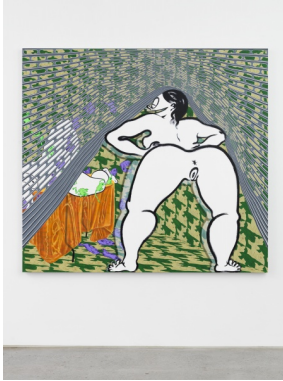

## EBECHO MUSLIMOVA: TRAPS! | OCT 30–DEC 18, 2019

**Ebecho Muslimova**  
*Fatebe Bent Grille*, 2019  
 Oil and acrylic on canvas  
 60h x 66w in  
 EMu\_062

**Ebecho Muslimova**  
*Fatebe Lightning in the Mezzanine*, 2019  
 Oil and acrylic on canvas  
 66h x 60w in  
 EMu\_064

**Ebecho Muslimova**  
*Fatebe Landing Failure*, 2019  
 Oil and acrylic on canvas  
 66h x 60w in  
 EMu\_063

**Ebecho Muslimova**  
*Fatebe Deep Frog Organza*, 2019  
 Oil and acrylic on canvas  
 60h x 66w in  
 EMu\_061

**Ebecho Muslimova**  
*Fatebe Charming (snake)*, 2019  
Sumi ink on paper  
9h x 12w in  
EMu\_066

**Ebecho Muslimova**  
*Fatebe Bear Trap*, 2019  
Sumi ink on paper  
9h x 12w in  
EMu\_067

**Ebecho Muslimova**  
*Fatebe Surprise*, 2019  
Sumi ink on paper  
12h x 9w in  
EMu\_068

**Ebecho Muslimova**  
*Fatebe Net*, 2019  
Oil and acrylic on canvas  
66h x 60w in  
EMu\_065