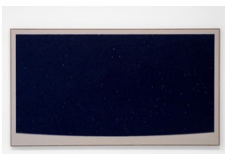

Paul Fägerskiöld

2001

January 28 – March 12, 2022

PLEASE NOTE AND ADD TO ALL IMAGES:

Photo: Gerhard Kassner; Courtesy the artist and Galerie Nordenhake Berlin/Stockholm/Mexico City

1

Paul Fägerskiöld

Venice, Italy. View south. January 1 2100., 2022

oil on linen in walnut frame

200 x 320 cm

78 3/4 x 126 in

(PF00307)

2

Paul Fägerskiöld

Malé, the Republic of Maldives. View east. January

1 2100., 2022

oil on linen in walnut frame

220 x 350 cm

86 5/8 x 137 3/4 in

(PF00305)

4

Paul Fägerskiöld

Minsk, Belarus. View south. January 1 2100., 2022

oil on linen in walnut frame