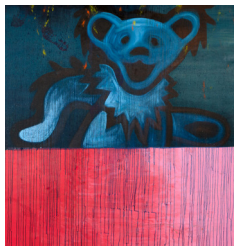

Tina Braegger  
*Vom Bordstein bis zur Skyline*  
18.12.2021–19.02.2022

Tina Braegger  
*Amore Molesto*, 2021  
Oil on canvas  
195 × 175 cm

Tina Braegger  
*Like a Prayer*, 2021  
Oil on canvas  
195 × 185 cm

Tina Braegger  
*Dance Me to The End of Time*, 2021  
Oil on canvas  
195 × 175 cm

Tina Braegger  
*Macht und Masse*, 2021  
Oil on canvas  
130 × 140 cm

Tina Braegger  
*Democracy*, 2021  
Oil on canvas  
98 × 98 cm