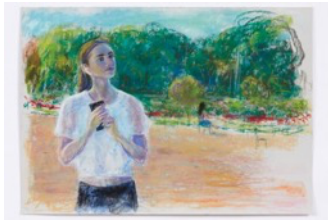

John Kelsey
“Emily in Paris 20”, 2021
pastel on paper in artist’s frame
19 3/4 x 27 5/8 inches | 50 x 70 cm
(framed: 20 3/4 x 28 5/8 x 2 inches | 52.6 x 72.6 x 5.1 cm)
JKE/P 2021/31