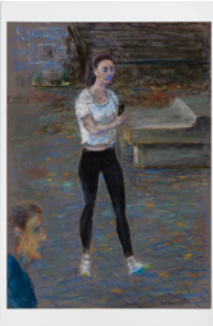

John Kelsey
“Emily in Paris 3”, 2021
pastel on paper in artist’s frame
27 5/8 x 19 3/4 inches | 70 x 50 cm
(framed: 28 5/8 x 20 3/4 x 2 inches | 72.6 x 52.6 x 5.1 cm)
JKE/P 2021/51