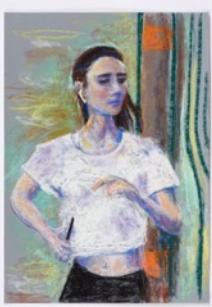

John Kelsey
“Emily in Paris 5”, 2021
pastel on paper in artist’s frame
27 5/8 x 19 3/4 inches | 70 x 50 cm
(framed: 28 5/8 x 20 3/4 x 2 inches | 72.6 x 52.6 x 5.1 cm)
JKE/P 2021/25