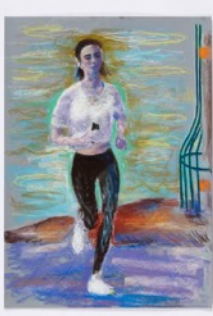

	<p>John Kelsey “The Pea Stakers”, 2021 VR Application for Oculus Quest 2 Headset. Developed with Unity3D. Gallery captured with Canvas on iPad Pro with LiDAR Ed. 3 + 1AP JKE/V 2021/52</p>
1	
	<p>John Kelsey “Enigma 1”, 2021 pastel on paper in artist’s frame 15 3/4 x 11 7/8 inches 40 x 30 cm (framed: 23 1/2 x 19 1/2 x 1 1/2 inches 59.7 x 49.6 x 3.8 cm) JKE/P 2021/38</p>
	<p>John Kelsey “Emily in Paris 1”, 2021 pastel on paper in artist’s frame 27 5/8 x 19 3/4 inches 70 x 50 cm (framed: 28 5/8 x 20 3/4 x 2 inches 72.6 x 52.6 x 5.1 cm) JKE/P 2021/17</p>