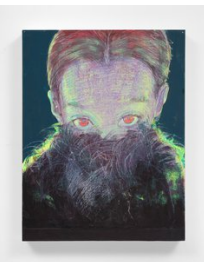

Spinner, 2021

Colored pencil on paper mounted to board

14 x 18 x 1.5 in

Hannah Taurins

Veil, 2022

Colored pencil and gouache on paper mounted to board

9 x 12 x 1.5 in

Hannah Taurins

D'illusion, 2022

Colored pencil and gouache on paper mounted to board

18 x 18 x 1.5 in

Hannah Taurins

It's for You, 2021

Colored pencil on paper mounted on wood

18 x 14 x 1.5 in

Hannah Taurins

Likeminded, 2021

Colored pencil on paper mounted to board

9 x 12 x 1 in

Hannah Taurins

Spy, 2021

Colored pencil, acrylic paint, and ballpoint pen on paper mounted on wood

14 x 18 x 1 in

Hannah Taurins