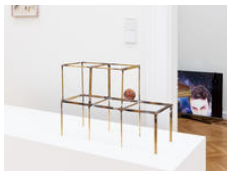

Benoît Maire Captions

All installation views:

Benoît Maire, installation view *Disaster*, Croy Nielsen, Vienna, 2017

All images:

Courtesy the artist and Croy Nielsen, Vienna

Photo: Pascal Petignat

Benoit Maire Captions

Benoit Maire
Cloud Painting, 2016
Oil on canvas
150 x 100 cm (59" x 39 3/8")

Benoit Maire
Cloud Painting, 2017
Oil on canvas
100 x 75 cm (39 3/8" x 29 1/2")

Benoit Maire
Cloud Painting, 2017
Oil on canvas
200 x 150 cm (78 3/4" x 59")

Benoit Maire
a fake, Minneapolis Times Tribune, 12 October 1939, 2017
Pen on newspaper, frame
64 x 47 x 3.5 cm (25 1/4" x 18 1/2" x 1 3/8")

Benoit Maire
Castle, 2017
Brass, fossilised wood
30 x 19 x 45 cm (11 3/4" x 7 1/2" x 17 3/4")
Plinth: 80 x 40 x 140 cm (31 1/2" x 15 3/4" x 55 1/8")