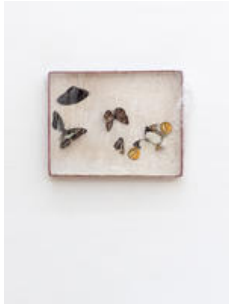

Benoît Maire Captions

All installation views:

Benoît Maire, installation view *Disaster*, Croy Nielsen, Vienna, 2017

All images:

Courtesy the artist and Croy Nielsen, Vienna

Photo: Pascal Petignat

Benoit Maire Captions

Benoit Maire
Cloud Painting, 2016
Oil on canvas
150 x 100 cm (59" x 39 3/8")

Benoit Maire
Cloud Painting, 2017
Oil on canvas
100 x 75 cm (39 3/8" x 29 1/2")

Benoit Maire
Cloud Painting, 2017
Oil on canvas
200 x 150 cm (78 3/4" x 59")

Benoit Maire
a fake, Minneapolis Times Tribune, 12 October 1939, 2017
Pen on newspaper, frame
64 x 47 x 3.5 cm (25 1/4" x 18 1/2" x 1 3/8")

Benoit Maire
Castle, 2017
Brass, fossilised wood
30 x 19 x 45 cm (11 3/4" x 7 1/2" x 17 3/4")
Plinth: 80 x 40 x 140 cm (31 1/2" x 15 3/4" x 55 1/8")