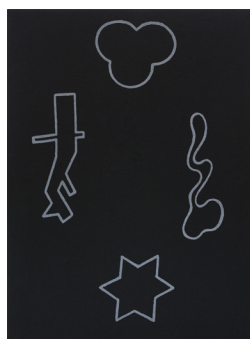

Sofia Leiby
Fickle (After Götz)
 2017
 Silkscreen ink, watercolor,
 and pencil on linen
 24 x 18 inches

Adelhyd van Bender
Untitled (HB/P 0146)
 1999–2014
 Mixed media on photocopy
 16.5 x 11.75 inches

Adelhyd van Bender
 1:1 scale reproduction
 of original wall drawing
 1999–2014
 Color print on adhesive vinyl
 88 x 82 inches

Sofia Leiby
Design Judgement 39c
 2017
 Silkscreen ink on dyed linen
 24 x 18 inches