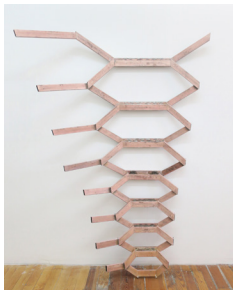

Zoë Field  
*Sunday*  
2019  
Tie, aqua resin, steel  
27.5 x 3.5 x .75 inches

Zoë Field  
*Untitled Fragment 1/5*  
2019  
Steel, patina  
86 x 62 x 17.5 inches

Zoë Field  
*Untitled Fragment 2/5*  
2019  
Steel, patina  
86 x 62 x 16 inches

Zoë Field  
*Wednesday*  
2019  
Tie, aqua resin, steel  
27 x 3.5 x .75 inches

Zoë Field  
*Tuesday*  
2019  
Tie, aqua resin, steel  
28 x 3.75 x .75 inches

Zoë Field  
*Saturday*  
2019  
Tie, aqua resin, steel  
26.5 x 3.75 x .75 inches

Zoë Field  
*Monday*  
2019  
Tie, aqua resin, steel  
30 x 4 x .75 inches

Zoë Field  
*Thursday*  
2019  
Tie, aqua resin, steel  
29 x 3.5 x .75 inches

Zoë Field  
*Spinning Figure No. 1*  
2019  
Steel, foam, hydrocal,  
aqua resin, epoxy,  
pigment, galvanized  
cable, and hardware  
45 x 36 x 36 inches

Zoë Field  
*Friday*  
2019  
Tie, aqua resin, steel  
29 x 3.25 x .75 inches