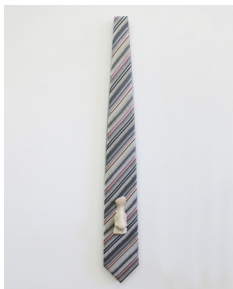

Zoë Field  
*Sunday*  
2019  
Tie, aqua resin, steel  
27.5 x 3.5 x .75 inches

Zoë Field  
*Untitled Fragment 1/5*  
2019  
Steel, patina  
86 x 62 x 17.5 inches

Zoë Field  
*Untitled Fragment 2/5*  
2019  
Steel, patina  
86 x 62 x 16 inches

Zoë Field  
*Wednesday*  
2019  
Tie, aqua resin, steel  
27 x 3.5 x .75 inches

Zoë Field  
*Tuesday*  
2019  
Tie, aqua resin, steel  
28 x 3.75 x .75 inches

Zoë Field  
*Saturday*  
2019  
Tie, aqua resin, steel  
26.5 x 3.75 x .75 inches

Zoë Field  
*Monday*  
2019  
Tie, aqua resin, steel  
30 x 4 x .75 inches

Zoë Field  
*Thursday*  
2019  
Tie, aqua resin, steel  
29 x 3.5 x .75 inches

Zoë Field  
*Spinning Figure No. 1*  
2019  
Steel, foam, hydrocal,  
aqua resin, epoxy,  
pigment, galvanized  
cable, and hardware  
45 x 36 x 36 inches

Zoë Field  
*Friday*  
2019  
Tie, aqua resin, steel  
29 x 3.25 x .75 inches