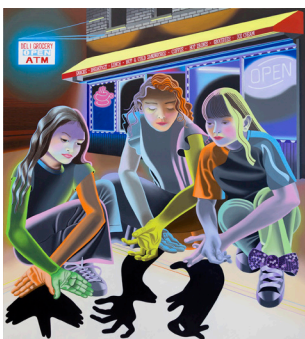

Leigh Ruple  
*Sunlight*  
2020  
Oil on canvas  
60 x 54 inches

Leigh Ruple  
*Sunlight (Study)*  
2020  
Color pencil on paper  
36 x 34 inches

Leigh Ruple  
*Trust*  
2020  
Oil on canvas  
60 x 54 inches

Leigh Ruple  
*Trust (Study)*  
2020  
Color pencil on paper  
36 x 34 inches

Leigh Ruple  
*Special Effects*  
2020  
Oil on canvas  
60 x 54 inches

Leigh Ruple  
*Special Effects (Study)*  
2020  
Color pencil on paper  
36 x 34 inches

Leigh Ruple  
*Friendship*  
2020  
Oil on canvas  
60 x 54 inches

Leigh Ruple  
*Friendship (Study)*  
2020  
Color pencil on paper  
36 x 34 inches