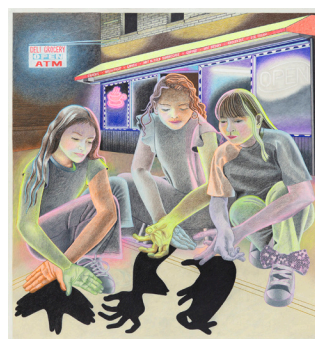

Leigh Ruple  
*Sunlight*  
2020  
Oil on canvas  
60 x 54 inches

Leigh Ruple  
*Sunlight (Study)*  
2020  
Color pencil on paper  
36 x 34 inches

Leigh Ruple  
*Trust*  
2020  
Oil on canvas  
60 x 54 inches

Leigh Ruple  
*Trust (Study)*  
2020  
Color pencil on paper  
36 x 34 inches

Leigh Ruple  
*Special Effects*  
2020  
Oil on canvas  
60 x 54 inches

Leigh Ruple  
*Special Effects (Study)*  
2020  
Color pencil on paper  
36 x 34 inches

Leigh Ruple  
*Friendship*  
2020  
Oil on canvas  
60 x 54 inches

Leigh Ruple  
*Friendship (Study)*  
2020  
Color pencil on paper  
36 x 34 inches