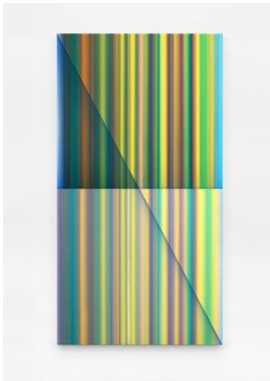

LIST OF WORKS

Jonas Weichsel
Interstellar Painting 4
2021
Acrylic on canvas
110 x 58 x 2.5 cm | 43 1/3 x 22 3/4 x 1 in
JNWE/GTS 104

Jonas Weichsel
Interstellar Painting 6
2022
Acrylic and digital print on linen
110 x 58 x 2.5 cm | 43 1/3 x 22 3/4 x 1 in
JNWE/GTS 108

Jonas Weichsel
Interstellar Painting 7
2022
Acrylic and digital print on linen
110 x 58 x 2.5 cm | 43 1/3 x 22 3/4 x 1 in
JNWE/GTS 109

Jonas Weichsel
Interstellar Painting 22
2022
Acrylic on canvas
110 x 58 x 2.5 cm | 43 1/3 x 22 3/4 x 1 in
JNWE/GTS 114