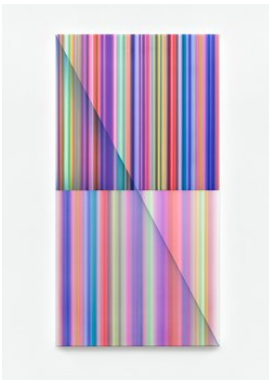

Jonas Weichsel
Interstellar Painting 25
2022
Acrylic on canvas
110 x 58 x 2.5 cm | 43 1/3 x 22 3/4 x 1 in
JNWE/GTS 116