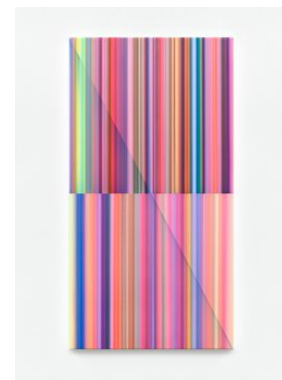

Jonas Weichsel
Interstellar Painting 26
2022
Acrylic on canvas
110 x 58 x 2.5 cm | 43 1/3 x 22 3/4 x 1 in
JNWE/GTS 117