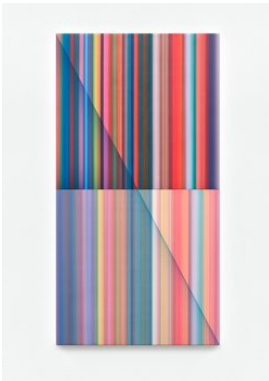

LIST OF WORKS

Jonas Weichsel
Interstellar Painting 4
2021
Acrylic on canvas
110 x 58 x 2.5 cm | 43 1/3 x 22 3/4 x 1 in
JNWE/GTS 104

Jonas Weichsel
Interstellar Painting 6
2022
Acrylic and digital print on linen
110 x 58 x 2.5 cm | 43 1/3 x 22 3/4 x 1 in
JNWE/GTS 108

Jonas Weichsel
Interstellar Painting 7
2022
Acrylic and digital print on linen
110 x 58 x 2.5 cm | 43 1/3 x 22 3/4 x 1 in
JNWE/GTS 109

Jonas Weichsel
Interstellar Painting 22
2022
Acrylic on canvas
110 x 58 x 2.5 cm | 43 1/3 x 22 3/4 x 1 in
JNWE/GTS 114