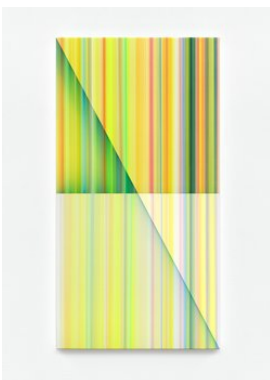

Jonas Weichsel
Interstellar Painting 17
2022
Acrylic on canvas
110 x 58 x 2.5 cm | 43 1/3 x 22 3/4 x 1 in
JNWE/GTS 125