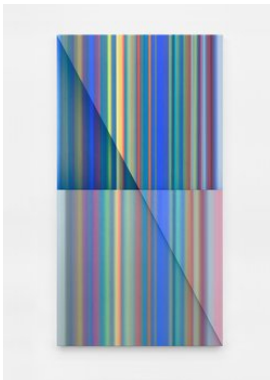

LIST OF WORKS

Jonas Weichsel
Interstellar Painting 4
2021
Acrylic on canvas
110 x 58 x 2.5 cm | 43 1/3 x 22 3/4 x 1 in
JNWE/GTS 104

Jonas Weichsel
Interstellar Painting 6
2022
Acrylic and digital print on linen
110 x 58 x 2.5 cm | 43 1/3 x 22 3/4 x 1 in
JNWE/GTS 108

Jonas Weichsel
Interstellar Painting 7
2022
Acrylic and digital print on linen
110 x 58 x 2.5 cm | 43 1/3 x 22 3/4 x 1 in
JNWE/GTS 109

Jonas Weichsel
Interstellar Painting 22
2022
Acrylic on canvas
110 x 58 x 2.5 cm | 43 1/3 x 22 3/4 x 1 in
JNWE/GTS 114