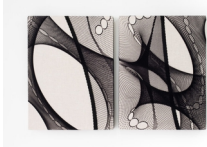

**Martín Soto Climént**  
*Silent Phantogram*, 2021  
Acrylic on canvas, framed  
39 x 27 cm  
15 3/8 x 10 5/8 in

**Martín Soto Climént**  
*Night Mirror 4 - Rosas y Rocio*, 2021  
Burnished charcoal graphite on canvas mounted  
on plywood panel  
40 x 25 x 6 cm  
15 3/4 x 9 7/8 x 2 3/8 in

**Martín Soto Climént**  
*Photogram 3*, 2021  
Silver-gelatin print on paper  
Unique  
22 x 17 cm  
8 5/8 x 6 3/4 in

**Martín Soto Climént**  
*Photogram 8*, 2021  
Silver-gelatin print on paper  
Unique  
22.5 x 16 cm  
8 7/8 x 6 1/4 in

**Martín Soto Climént**  
*Fluid Flesh*, 2022  
Acrylic and graphite on canvas  
120 x 167 cm  
47 1/4 x 65 3/4 in

**Martín Soto Climént**

*Nube de centellas (Cloud of Sparkles), 2020*

Pyroxylin on wooden panels, framed

167 x 126.5 cm

65 3/4 x 49 3/4 in

**Martín Soto Climént**

*Tights on Canvas, 2021*

Fishnet tight on canvas

Diptych

53 x 82 cm

20 7/8 x 32 1/4 in