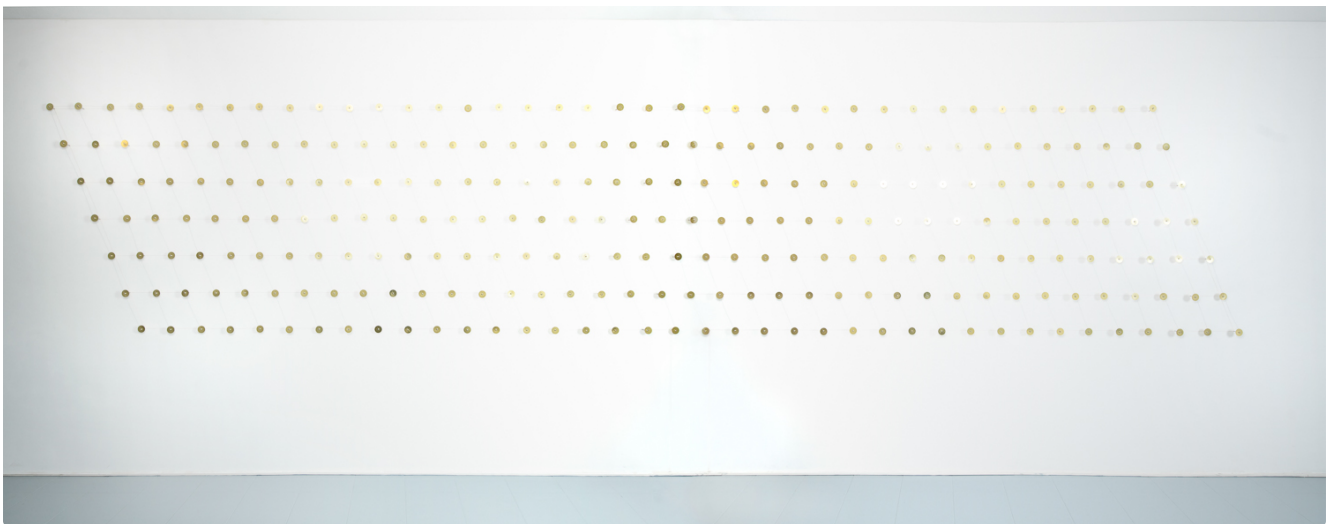

Alexandre JOLY

***266 arcs-en-ciel*, 2022**

Piezos, magnets, steel pins, piano wire, copper wire, audio player,
sound composition

(Ref. JOL010192)

Genève

24, rue du Vieux-Billard
CH – 1205 Genève
+ 41 22 310 00 13
geneve@wildegallery.ch

Basel

Angensteinerstr. 37
CH – 4052 Basel
+ 41 61 311 70 51
basel@wildegallery.ch

Zürich

Waldmannstr. 6
CH – 8001 Zürich
by appointment only
zurich@wildegallery.ch

www.wildegallery.ch