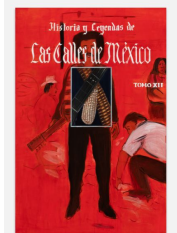

Raul Guerrero
Tomo XII: La Merced
1994
Oil on canvas
60 x 40 inches
101.6 x 101.6 cm
(Inv# RAG21-011)