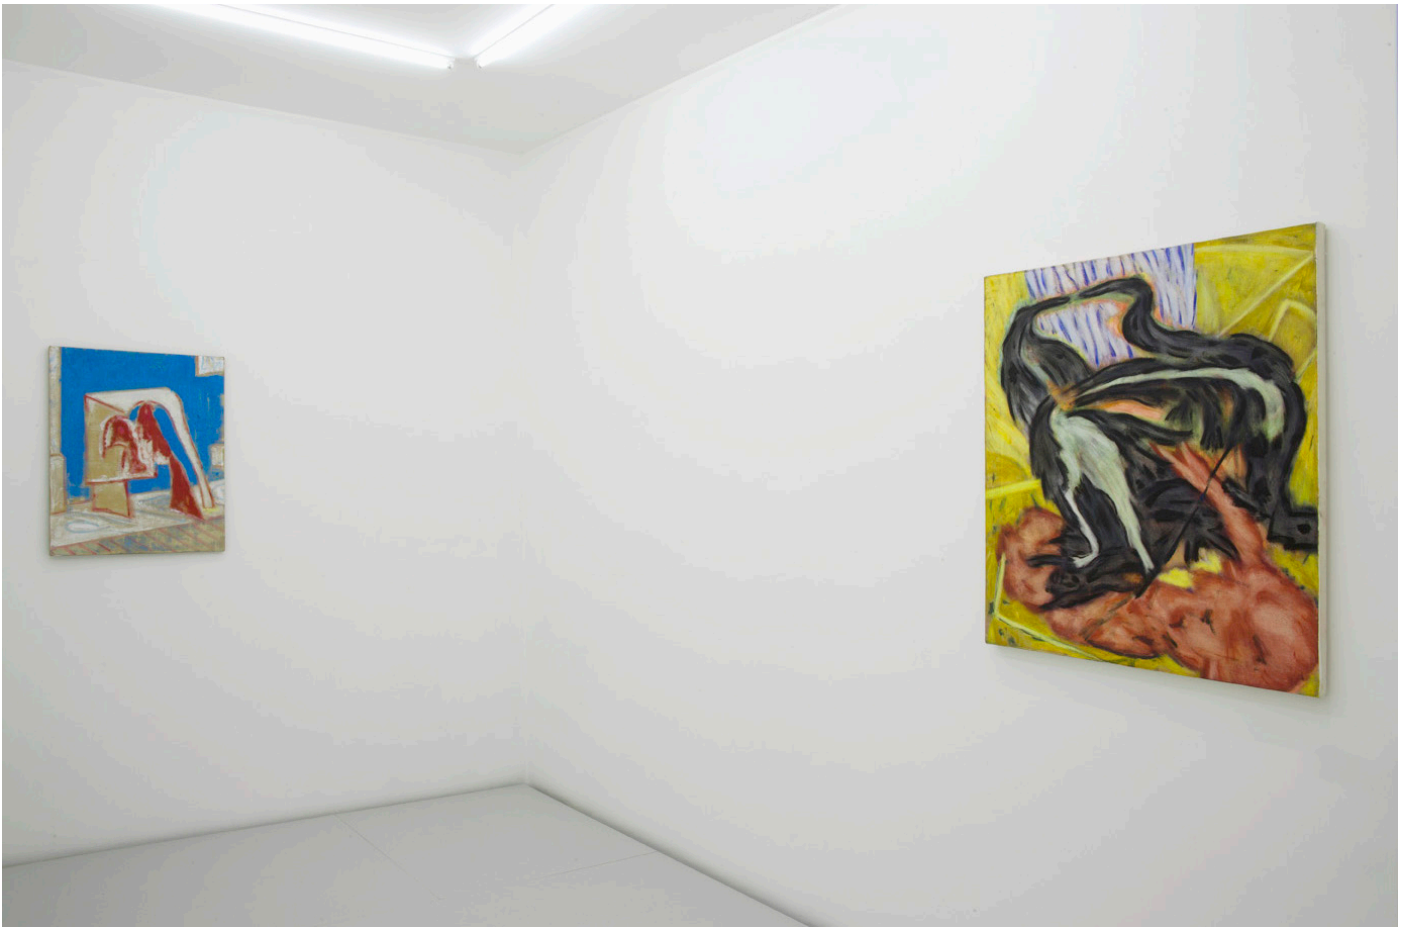

LULU

The Clear and the Obscure

Michael Berryhill, Ryan Nord Kitchen, Victoria Roth, Patricia Treib

9/4 – 5/6, 2016

WORK LIST

Victoria Roth, *Claude*, 2015
Oil on canvas
38 x 34 inches (96 x 86 cm)

Michael Berryhill, *2iceturned*
Oil on linen
30 x 24 inches (75 x 60 cm)

Michael Berryhill, *untitled*
Oil on linen
16 x 12 inches (40 x 30 cm)

Ryan Nord Kitchen, *Greenmound*, 2015
Oil on linen
12 x 10 inches (30 x 25cm)

Ryan Nord Kitchen, *River*, 2016
Oil on linen
20 x 15 inches (50 x 37.5 cm)