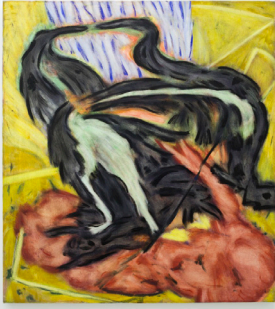

LULU

The Clear and the Obscure

Michael Berryhill, Ryan Nord Kitchen, Victoria Roth, Patricia Treib

9/4 – 5/6, 2016

WORK LIST

Victoria Roth, *Claude*, 2015
Oil on canvas
38 x 34 inches (96 x 86 cm)

Michael Berryhill, *2iceturned*
Oil on linen
30 x 24 inches (75 x 60 cm)

Michael Berryhill, *untitled*
Oil on linen
16 x 12 inches (40 x 30 cm)

Ryan Nord Kitchen, *Greenmound*, 2015
Oil on linen
12 x 10 inches (30 x 25cm)

Ryan Nord Kitchen, *River*, 2016
Oil on linen
20 x 15 inches (50 x 37.5 cm)