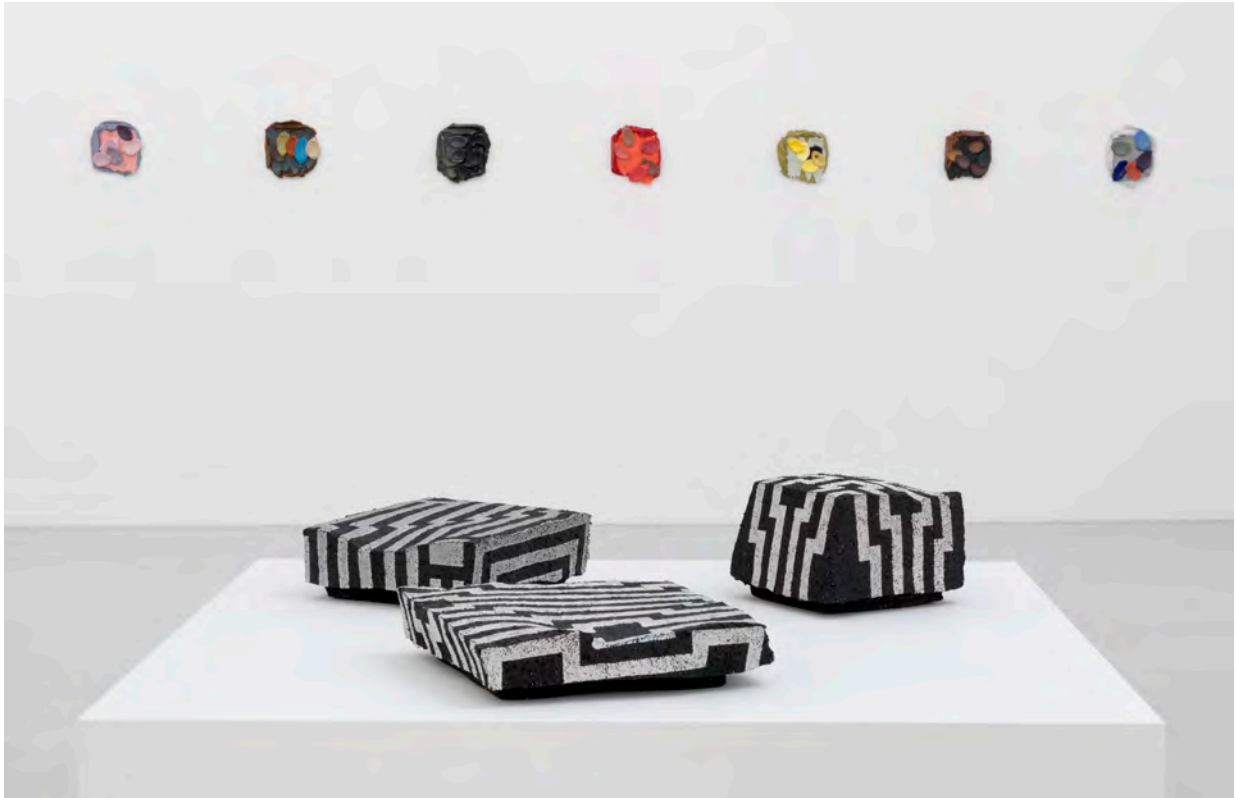

CORVI-MORA