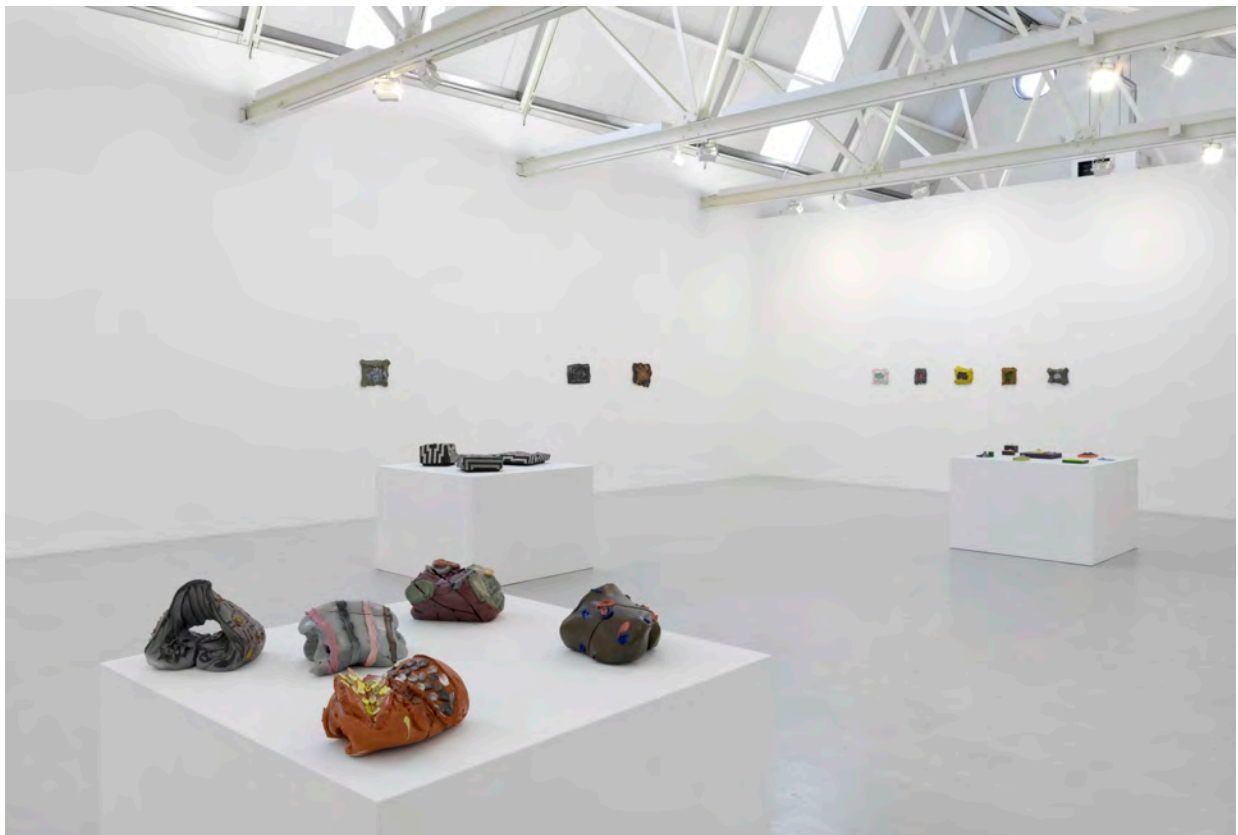

CORVI-MORA

1a Kempsford Road, London, SE11 4NU
T: 020 7840 9111 F: 020 7840 9112