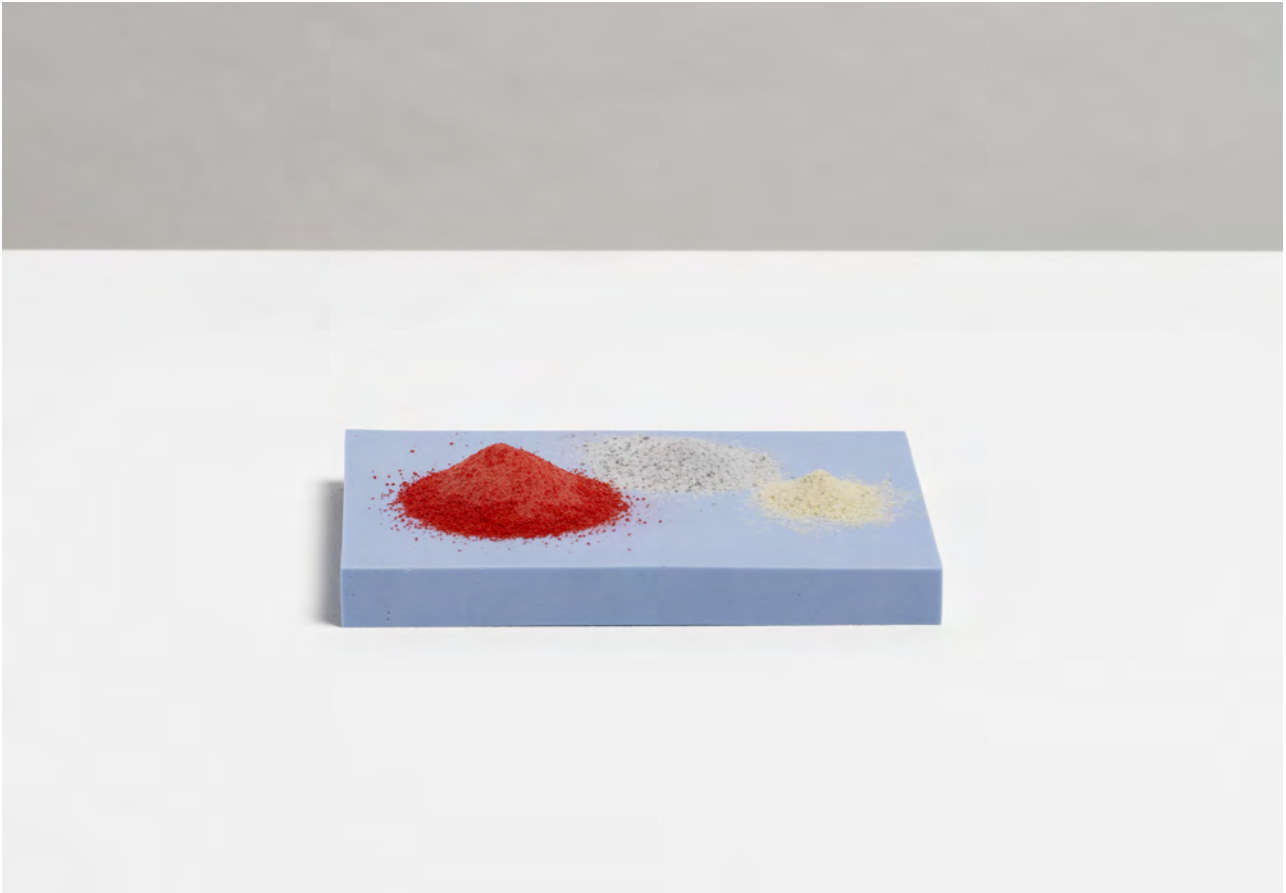

CORVI-MORA

Sam Bakewell

Dust, XXV

2021

Parian

2.5 x 11 x 8.6 cm, 0.9 x 4.3 x 3.3 inches

SB21-30