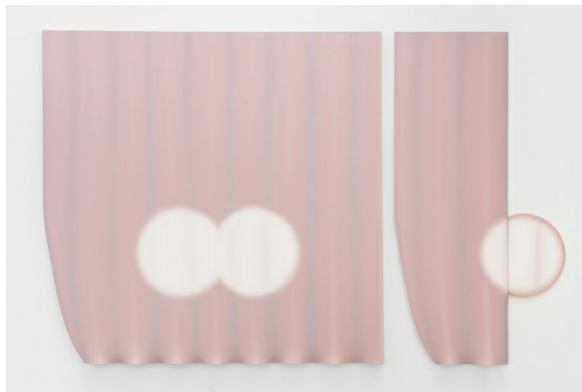

EMILIA KINA
Eyelids, 2022
oil on canvas, molded loom
50 x 50 cm

EMILIA KINA
Untitled, 2022
oil on canvas, molded loom
50.5 x 46 x 4 cm

EMILIA KINA
Untitled, 2022
oil on canvas, molded loom
50 x 46 x 3 cm

EMILIA KINA
Untitled, 2022
oil on canvas, molded loom
130 x 150 x 4 cm

EMILIA KINA
Green Eye, 2022
oil on canvas
130 x 130 cm

EMILIA KINA
Untitled, 2022
oil on canvas
diameter 12 cm

EMILIA KINA
Untitled (triptych), 2022
oil on canvas, molded loom
1/3 - 222 x 227 x 8.5 cm
2/3 - 222 x 75,5 x 8.5 cm
3/3 - 60 cm diameter