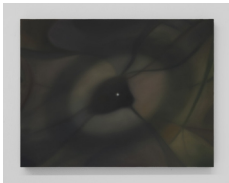

*ZMY*, 2021  
oil on wood 木板油画  
37.5 x 49 cm  
15 x 19 1/2 in

© Kong Lingnan, courtesy the artist and Capsule Shanghai  
© 孔令楠，图片由艺术家和胶囊上海提供

**Kong Lingnan 孔令楠**

*Chaos 混沌*, 2021  
oil on wood 木板油画  
37.5 x 49 cm  
15 x 19 1/2 in