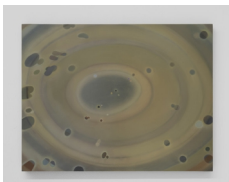

Kong Lingnan 孔令楠

Fermentation 发酵, 2021
oil on wood 木板油画
37.5 x 49 cm
15 x 19 1/2 in

© Kong Lingnan, courtesy the artist and Capsule Shanghai