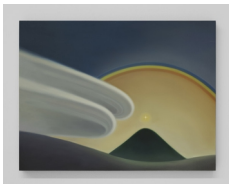

Kong Lingnan 孔令楠

Clouds. Star. Mountain 云·星星·山, 2020

oil on wood 木板油画

37.5 x 49 cm

15 x 19 1/2 in

© Kong Lingnan, courtesy the artist and Capsule Shanghai
© 孔令楠，图片由艺术家和胶囊上海提供