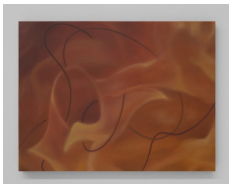

Kong Lingnan 孔令楠

Calcination II 煅造二, 2021
oil on wood 木板油画
37.5 x 49 cm
15 x 19 1/2 in

© Kong Lingnan, courtesy the artist and Capsule Shanghai
© 孔令楠，图片由艺术家和胶囊上海提供