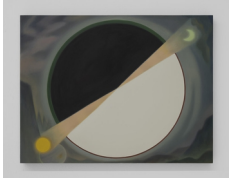

© 孔令楠，图片由艺术家和胶囊上海提供

Kong Lingnan 孔令楠

FF, 2021

oil on wood 木板油画

37.5 x 49 cm

15 x 19 1/2 in

© Kong Lingnan, courtesy the artist and Capsule Shanghai

© 孔令楠，图片由艺术家和胶囊上海提供