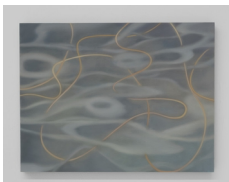

15 x 19 1/2 in

© Kong Lingnan, courtesy the artist and Capsule Shanghai  
© 孔令楠，图片由艺术家和胶囊上海提供

**Kong Lingnan 孔令楠**

*Encounter 相遇*, 2021

oil on wood 木板油画

37.5 x 49 cm

15 x 19 1/2 in

© Kong Lingnan, courtesy the artist and Capsule Shanghai  
© 孔令楠，图片由艺术家和胶囊上海提供