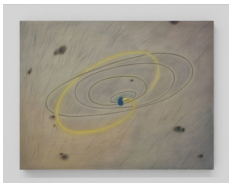

Kong Lingnan 孔令楠

Encounter 相遇, 2021

oil on wood 木板油画

37.5 x 49 cm

15 x 19 1/2 in

© Kong Lingnan, courtesy the artist and Capsule Shanghai
© 孔令楠，图片由艺术家和胶囊上海提供