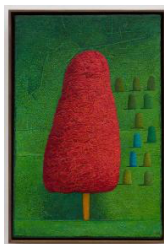

空白空间 WHITE SPACE

ZHANG Gong
The Garden of Eden 1
2021
oil on canvas
37 x 45.9 cm
38.5×47.2 cm, framed

courtesy the artist and WHITE SPACE

ZHANG Gong
Advent 1
2020
oil on canvas
45.6×65.5 cm
47×67 cm, framed

courtesy the artist and WHITE SPACE

ZHANG Gong
Advent 1 (detail)
2020
oil on canvas
45.6×65.5 cm
47×67 cm, framed

courtesy the artist and WHITE SPACE

ZHANG Gong
Twelve Meteorolites
2020
oil on canvas
30.2×20 cm
31.7×21.5 cm, framed