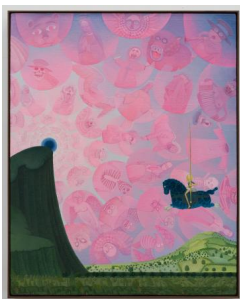

ZHANG Gong
The Ark 1
2021
oil on canvas
20×20 cm
21.5×21.5 cm, framed

ZHANG Gong
My Soul
2020
oil on canvas
75.1×60.1 cm
76.6×61.6 cm, framed

courtesy the artist and WHITE SPACE