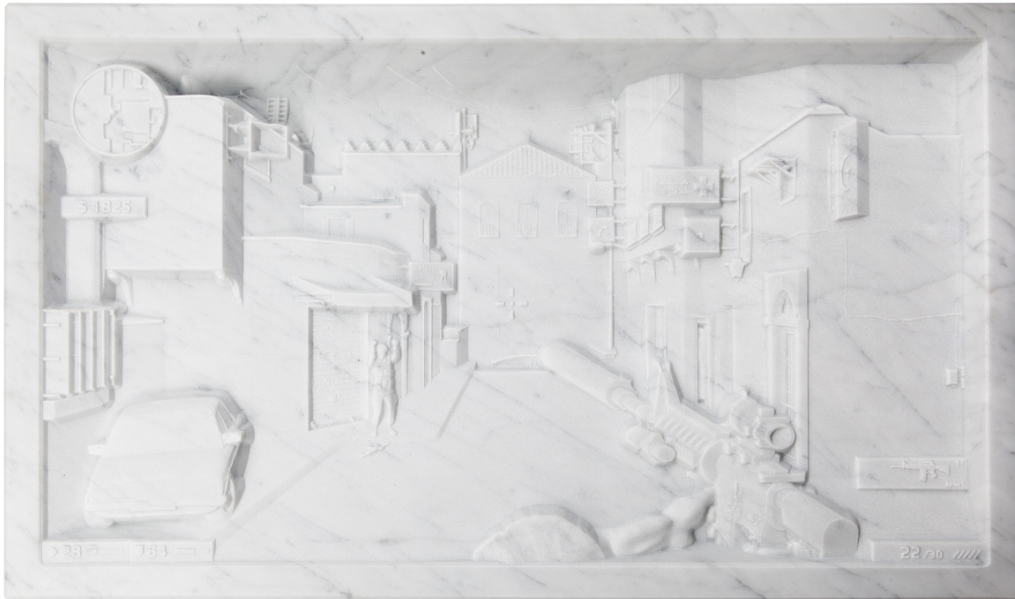

Wim DELVOYE
Untitled (Counter-Strike Dust II 09), 2018
Carved marble
64 x 38,5 x 10 cm
(Ref. DEL09957)

Genève
24, rue du Vieux-Billard
CH – 1205 Genève
+ 41 22 310 00 13
geneve@wildegallery.ch

Basel
Angensteinerstr. 37
CH – 4052 Basel
+ 41 61 311 70 51
basel@wildegallery.ch

Zürich
Waldmannstr. 6
CH – 8001 Zürich
by appointment only
zurich@wildegallery.ch

www.wildegallery.ch