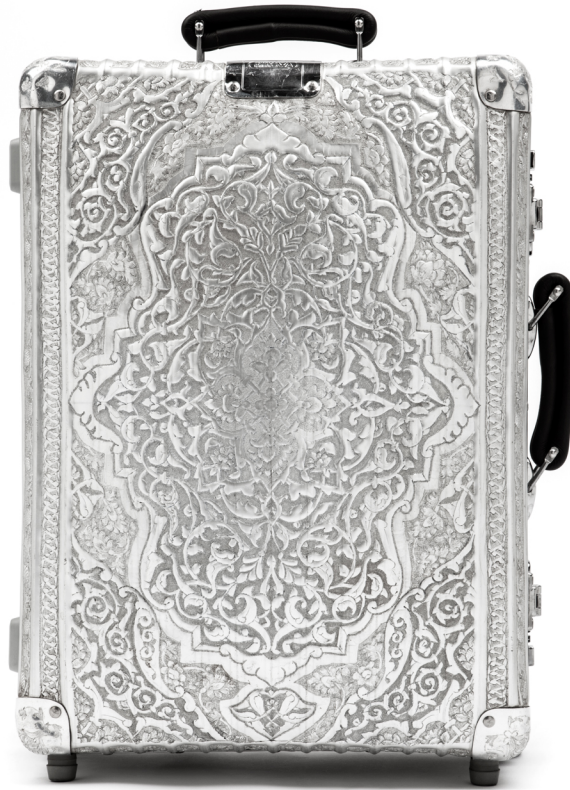

# Wilde

Wim DELVOYE

*Rimowa Classic Cabin Trolley 971.52.00.2*, 2014

Embossed aluminium

55 x 41 x 27 cm

(Ref. DEL09951)