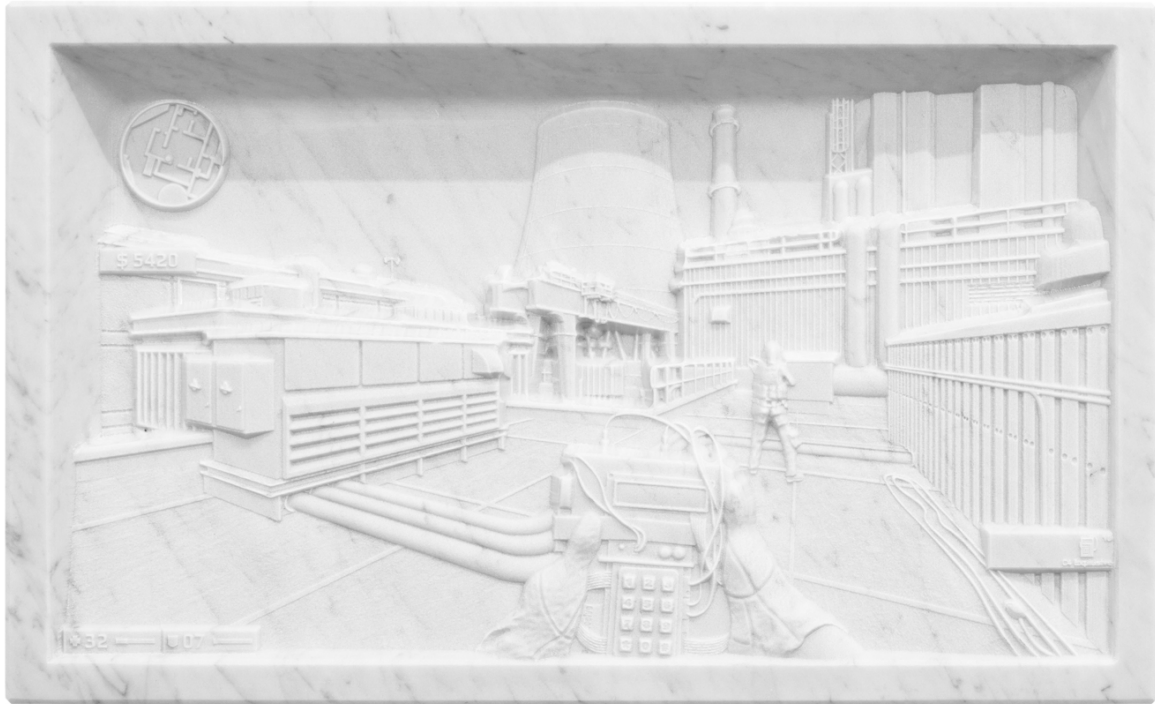

Wim DELVOYE
Untitled (Counter-Strike Nuke 06), 2018
Carved marble
64 x 38,5 x 10 cm
(Ref. DEL09960)

Genève
24, rue du Vieux-Billard
CH – 1205 Genève
+ 41 22 310 00 13
geneve@wildegallery.ch

Basel
Angensteinerstr. 37
CH – 4052 Basel
+ 41 61 311 70 51
basel@wildegallery.ch

Zürich
Waldmannstr. 6
CH – 8001 Zürich
by appointment only
zurich@wildegallery.ch

www.wildegallery.ch