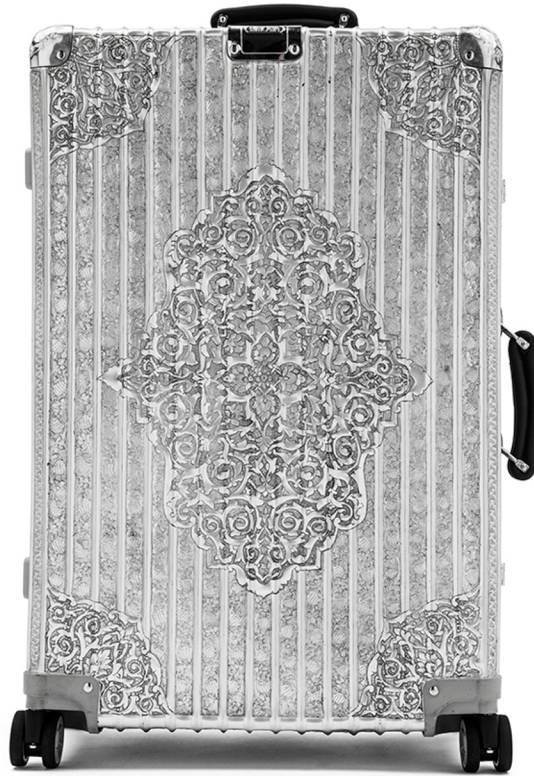

Wim DELVOYE
Untitled (Fire Extinguisher), 2017
Embossed aluminium
13,5 Ø 13,5cm
(Ref. DEL09992)

Wilde

Wim DELVOYE

Rimowa Classic Flight Multiwheel 971.63.00.4, 2014

Embossed aluminium

71 x 47 x 25,5 cm

(Ref. DEL09993)

Genève

24, rue du Vieux-Billard
CH – 1205 Genève
+ 41 22 310 00 13
geneve@wildegallery.ch

Basel

Angensteinerstr. 37
CH – 4052 Basel
+ 41 61 311 70 51
basel@wildegallery.ch

Zürich

Waldmannstr. 6
CH – 8001 Zürich
by appointment only
zurich@wildegallery.ch

www.wildegallery.ch