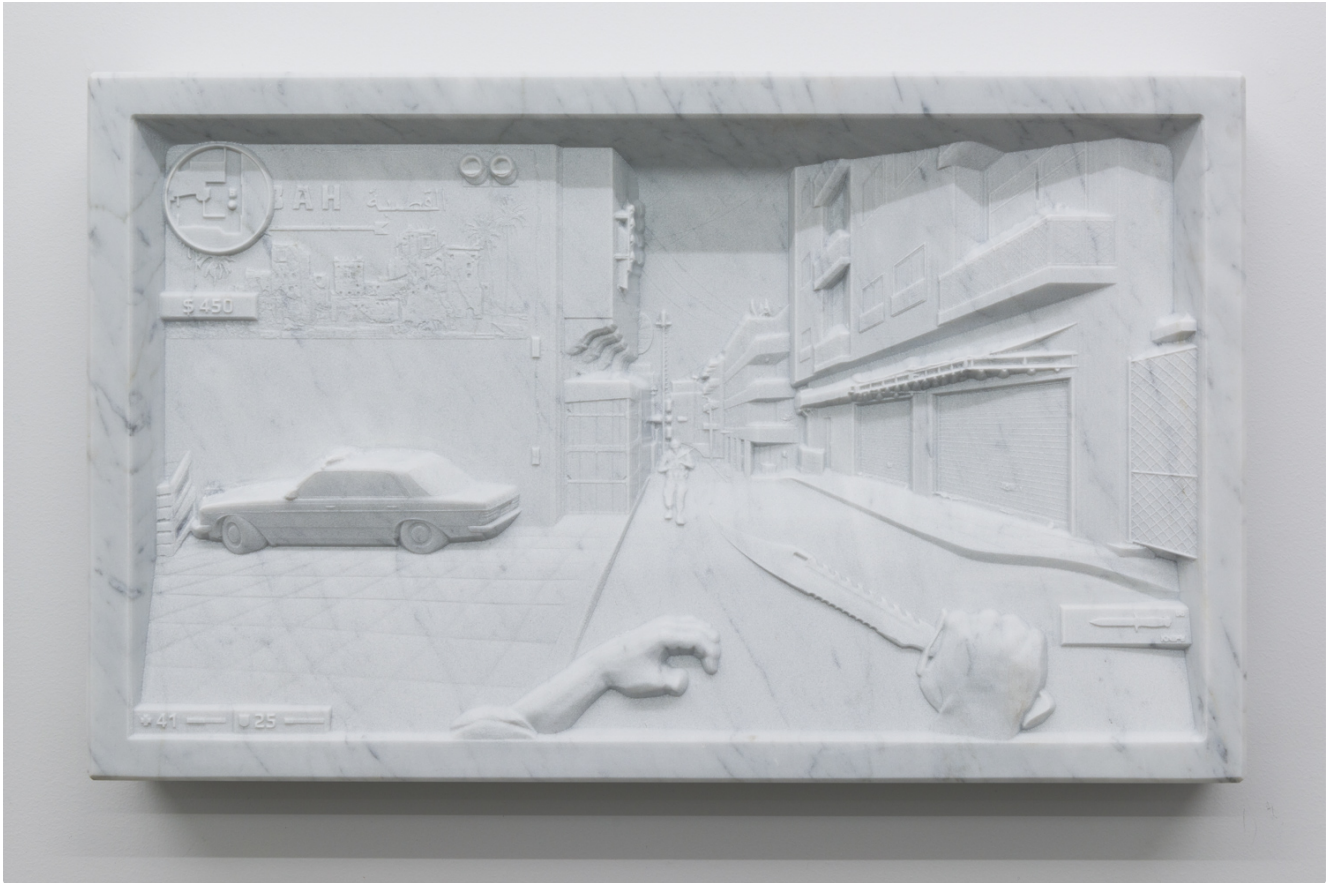

Genève
24, rue du Vieux-Billard
CH – 1205 Genève
+ 41 22 310 00 13
geneve@wildegallery.ch

Basel
Angensteinerstr. 37
CH – 4052 Basel
+ 41 61 311 70 51
basel@wildegallery.ch

Zürich
Waldmannstr. 6
CH – 8001 Zürich
by appointment only
zurich@wildegallery.ch

www.wildegallery.ch