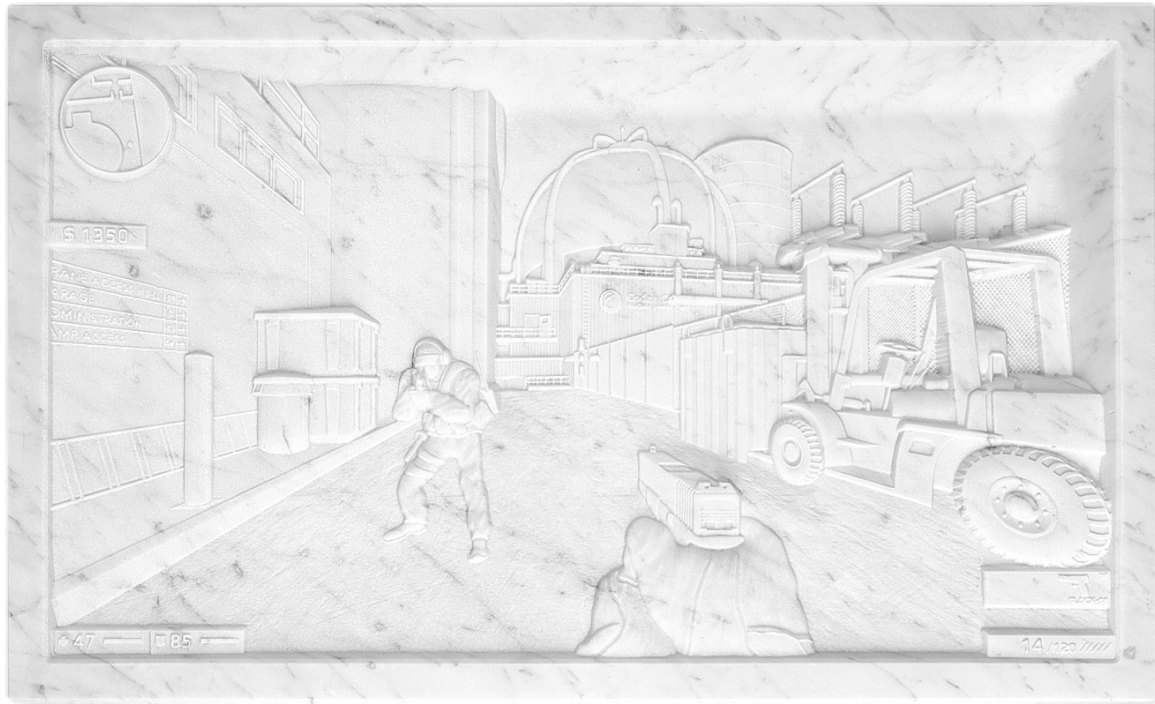

Wim DELVOYE
Untitled (Counter-Strike Nuke 10), 2018
Carved marble
64 x 38,5 x 10 cm
(Ref. DEL09961)

Wilde

Genève
24, rue du Vieux-Billard
CH – 1205 Genève
+ 41 22 310 00 13
geneve@wildegallery.ch

Basel
Angensteinerstr. 37
CH – 4052 Basel
+ 41 61 311 70 51
basel@wildegallery.ch

Zürich
Waldmannstr. 6
CH – 8001 Zürich
by appointment only
zurich@wildegallery.ch

www.wildegallery.ch