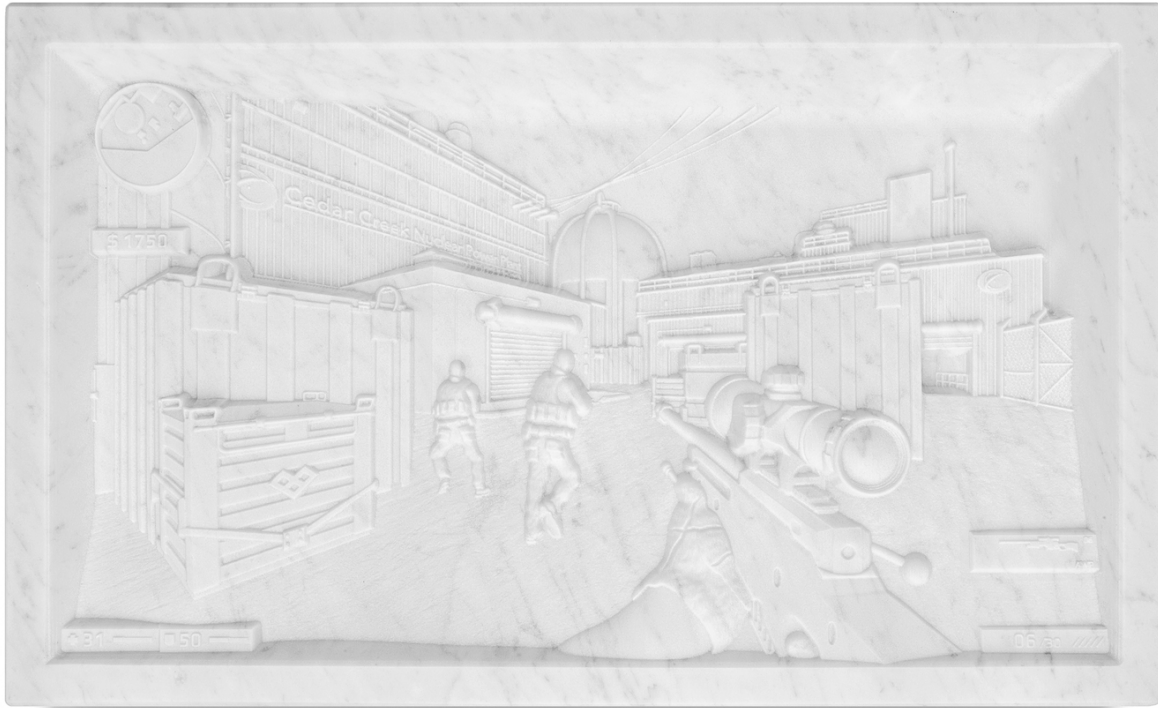

Wim DELVOYE
Untitled (Counter-Strike Dust II 13), 2019
Carved marble
64 x 38,5 x 10 cm
(Ref. DEL09959)

Wilde

Genève
24, rue du Vieux-Billard
CH – 1205 Genève
+ 41 22 310 00 13
geneve@wildegallery.ch

Basel
Angensteinerstr. 37
CH – 4052 Basel
+ 41 61 311 70 51
basel@wildegallery.ch

Zürich
Waldmannstr. 6
CH – 8001 Zürich
by appointment only
zurich@wildegallery.ch

www.wildegallery.ch