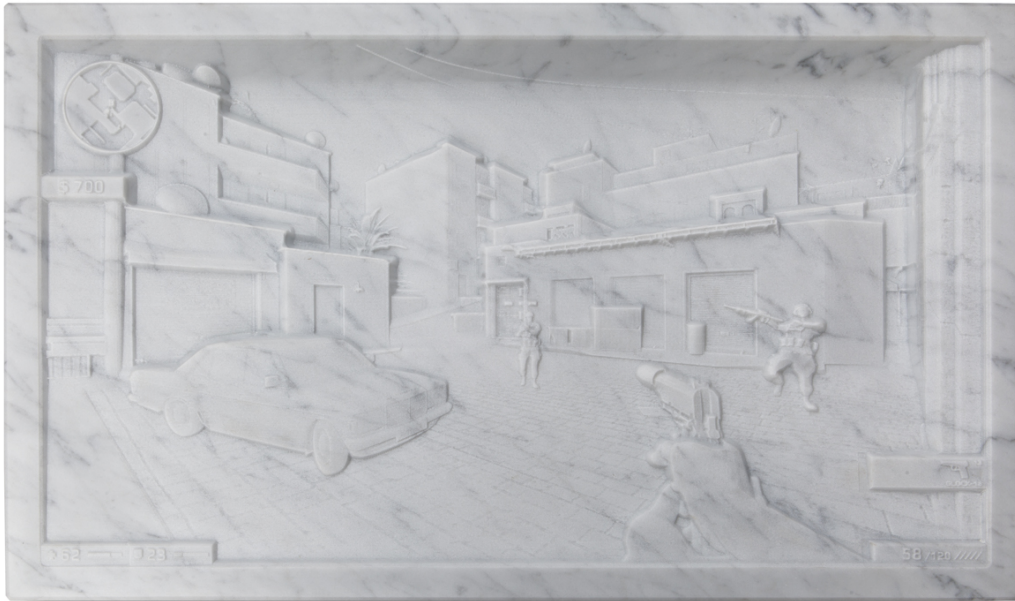

Wim DELVOYE
Untitled (Counter-Strike Dust II 11), 2019
Carved marble
64 x 38,5 x 10 cm
(Ref. DEL09958)

Wilde

Genève
24, rue du Vieux-Billard
CH – 1205 Genève
+ 41 22 310 00 13
geneve@wildegallery.ch

Basel
Angensteinerstr. 37
CH – 4052 Basel
+ 41 61 311 70 51
basel@wildegallery.ch

Zürich
Waldmannstr. 6
CH – 8001 Zürich
by appointment only
zurich@wildegallery.ch

www.wildegallery.ch