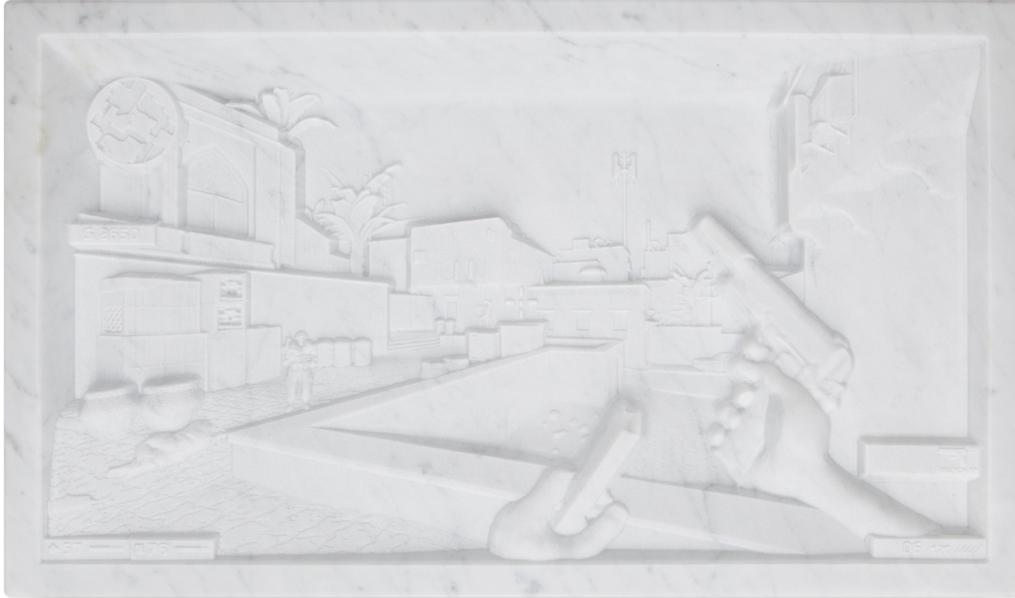

# Wilde

**Wim DELVOYE**  
*Untitled (Counter-Strike Dust II 07)*, 2018  
Carved marble  
64 x 38,5 x 10 cm  
(Ref. DEL09956)

**Genève**  
24, rue du Vieux-Billard  
CH – 1205 Genève  
+ 41 22 310 00 13  
geneve@wildegallery.ch