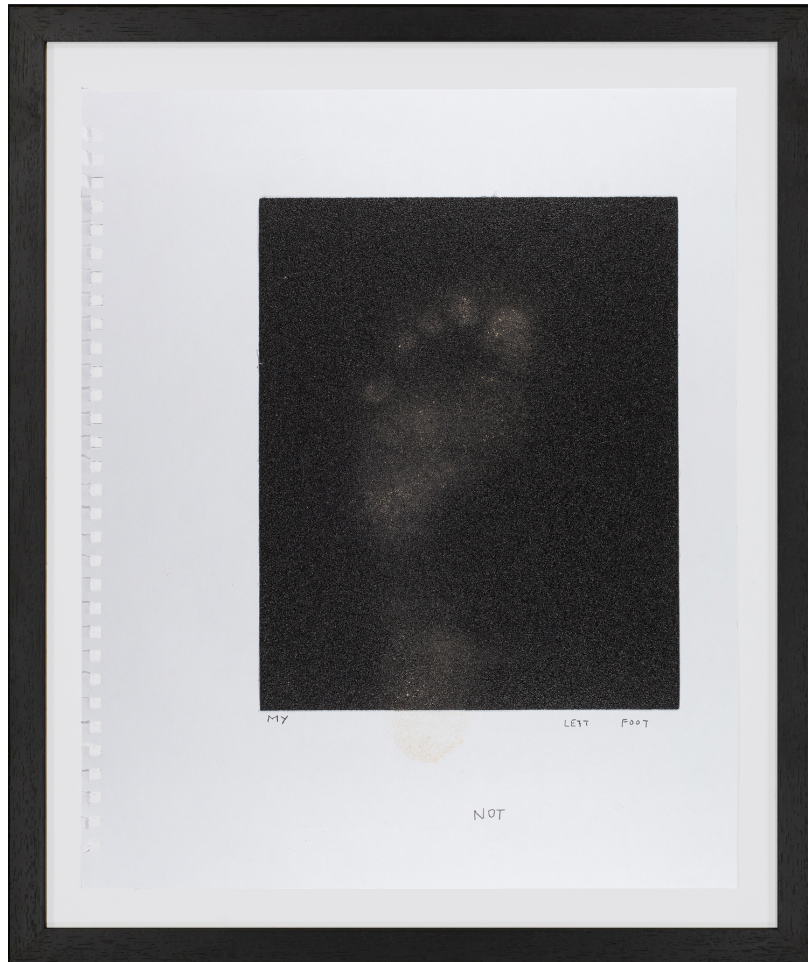

Wilde

Not VITAL

***My Left Foot*, 2021**

Earth, sandpaper and pencil on paper

43,2 x 35,6 cm

(Ref. VIT09852)

Genève

24, rue du Vieux-Billard
CH – 1205 Genève
+ 41 22 310 00 13
geneve@wildegallery.ch

Basel

Angensteinerstr. 37
CH – 4052 Basel
+ 41 61 311 70 51
basel@wildegallery.ch

Zürich

Waldmannstr. 6
CH – 8001 Zürich
by appointment only
zurich@wildegallery.ch

www.wildegallery.ch