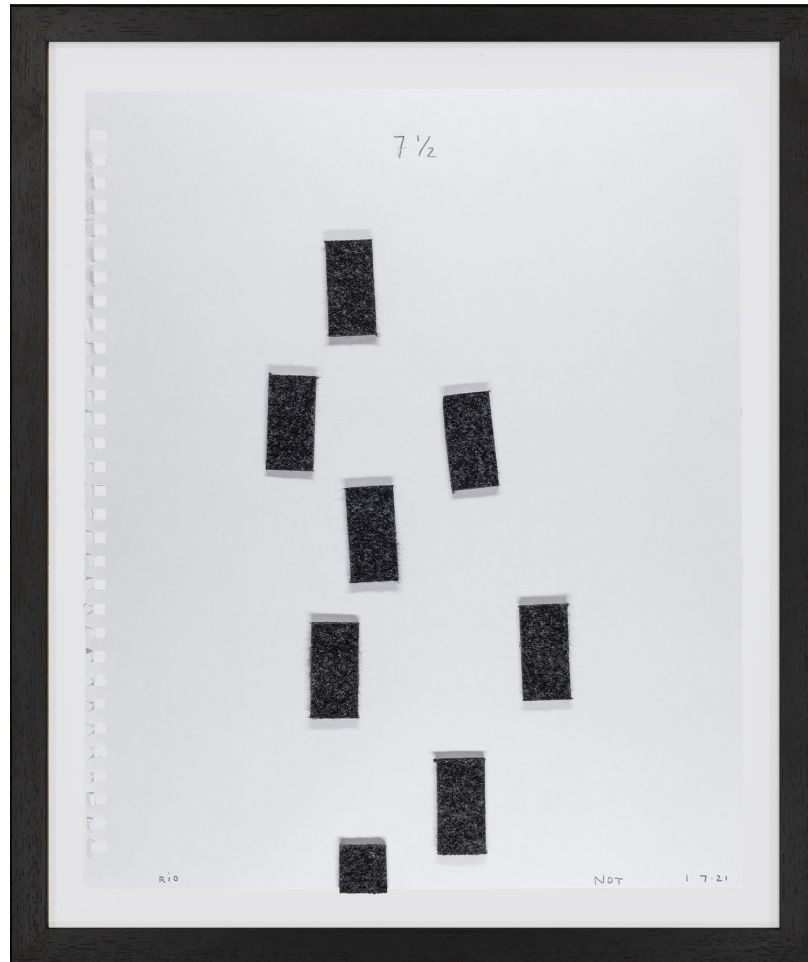

Wilde

Not VITAL
7 1/2, 2021
Carpet and silicone on paper
43,2 x 35,6 cm
(Ref. VIT09840)

Genève
24, rue du Vieux-Billard
CH – 1205 Genève
+ 41 22 310 00 13
geneve@wildegallery.ch

Basel
Angensteinerstr. 37
CH – 4052 Basel
+ 41 61 311 70 51
basel@wildegallery.ch

Zürich
Waldmannstr. 6
CH – 8001 Zürich
by appointment only
zurich@wildegallery.ch

www.wildegallery.ch