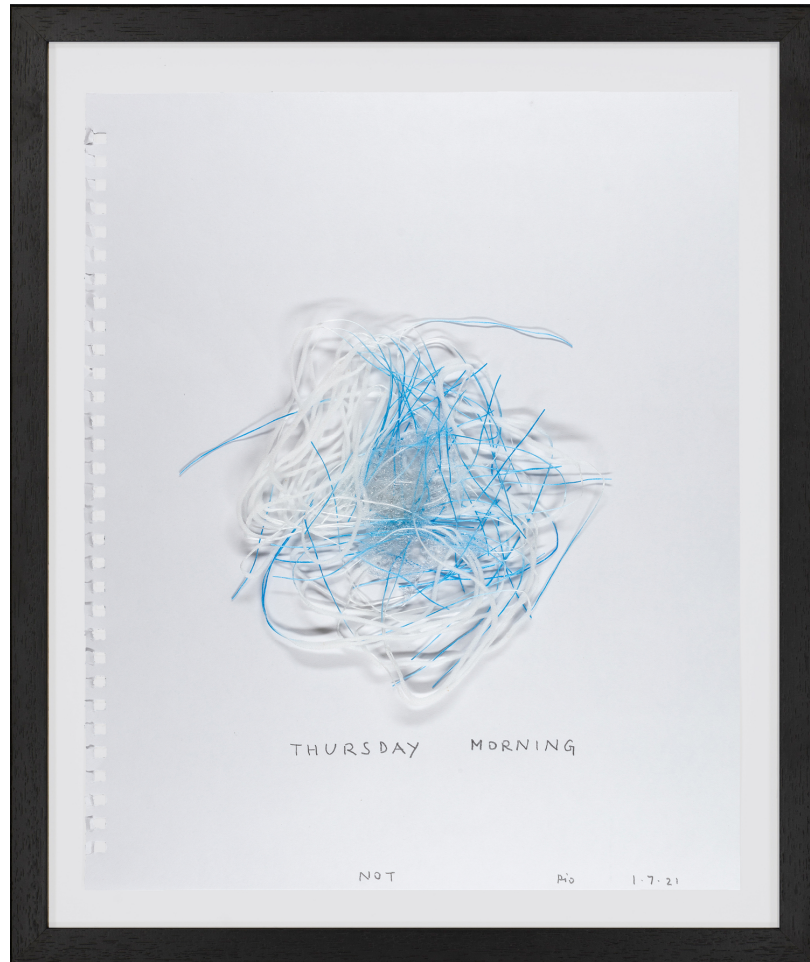

www.wildegallery.ch

Wilde

Not VITAL

Thursday Morning, 2021

Dental floss, silicone and pencil on paper

43,2 x 35,6 cm

(Ref. VIT09880)

Genève