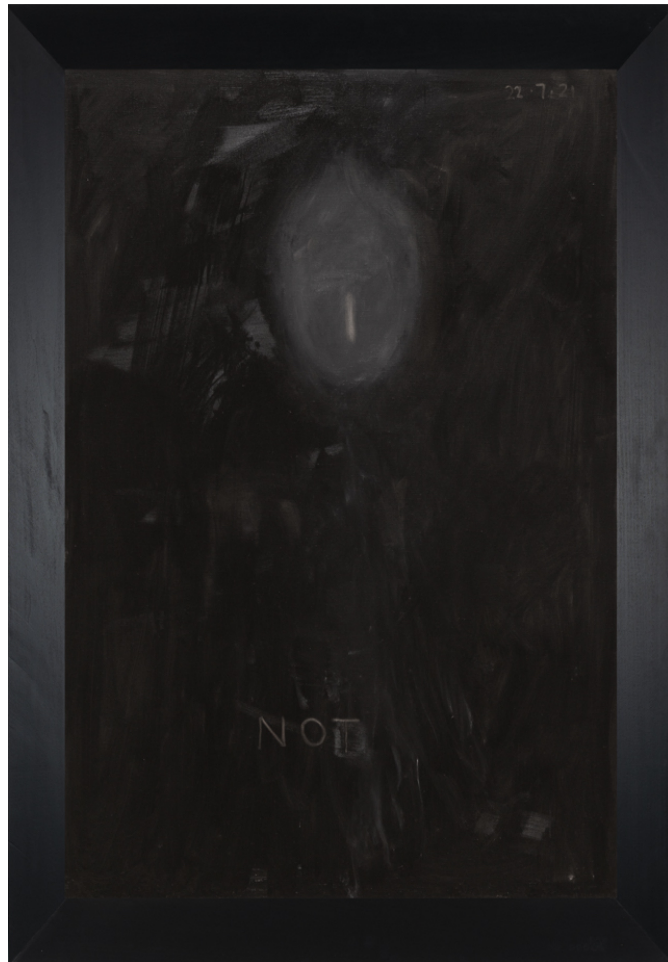

Wilde

Not VITAL
Self-portrait, 2021
Oil on canvas
120 x 80 cm
(Ref. VIT09923)

Genève
24, rue du Vieux-Billard
CH – 1205 Genève
+ 41 22 310 00 13
geneve@wildegallery.ch

Basel
Angensteinerstr. 37
CH – 4052 Basel
+ 41 61 311 70 51
basel@wildegallery.ch

Zürich
Waldmannstr. 6
CH – 8001 Zürich
by appointment only
zurich@wildegallery.ch

www.wildegallery.ch