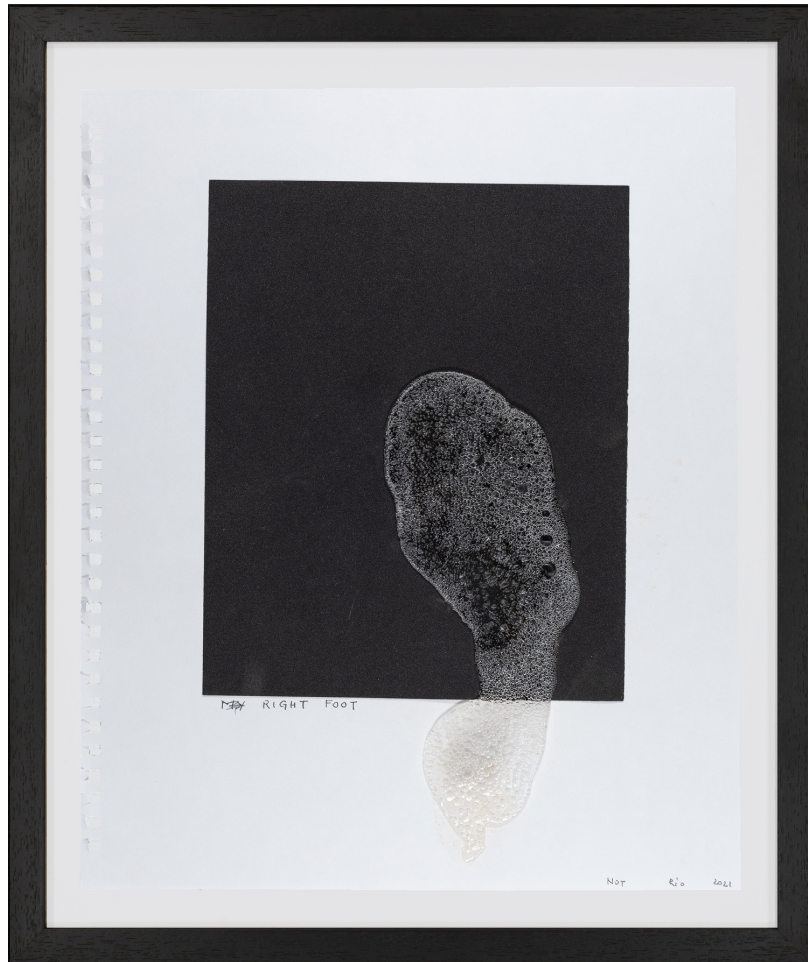

Wilde

Not VITAL

***Right Foot*, 2021**

Sandpaper, silicone and pencil on paper

43,2 x 35,6 cm

(Ref. VIT09897)

Genève

24, rue du Vieux-Billard
CH – 1205 Genève
+ 41 22 310 00 13
geneve@wildegallery.ch

Basel

Angensteinerstr. 37
CH – 4052 Basel
+ 41 61 311 70 51
basel@wildegallery.ch

Zürich

Waldmannstr. 6
CH – 8001 Zürich
by appointment only
zurich@wildegallery.ch

www.wildegallery.ch