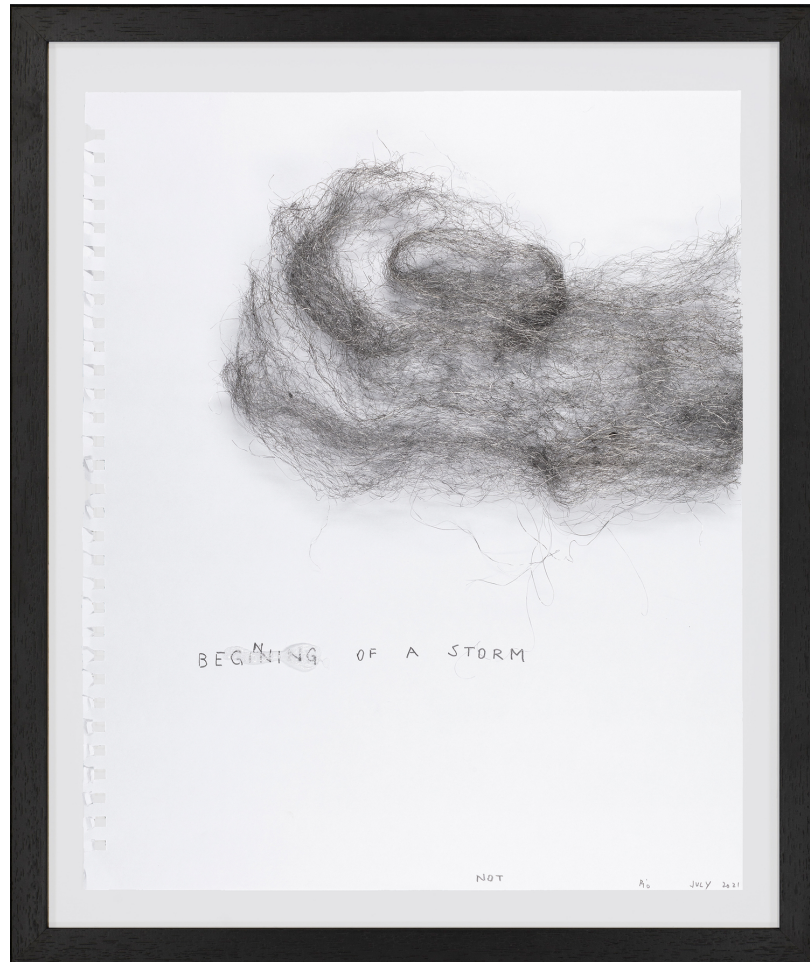

Wilde

Not VITAL

Beginning of a Storm, 2021

Steel wool, silicone and pencil on paper

43,2 x 35,6 cm

(Ref. VIT09847)

Genève

24, rue du Vieux-Billard
CH – 1205 Genève
+ 41 22 310 00 13
geneve@wildegallery.ch

Basel

Angensteinerstr. 37
CH – 4052 Basel
+ 41 61 311 70 51
basel@wildegallery.ch

Zürich

Waldmannstr. 6
CH – 8001 Zürich
by appointment only
zurich@wildegallery.ch

www.wildegallery.ch