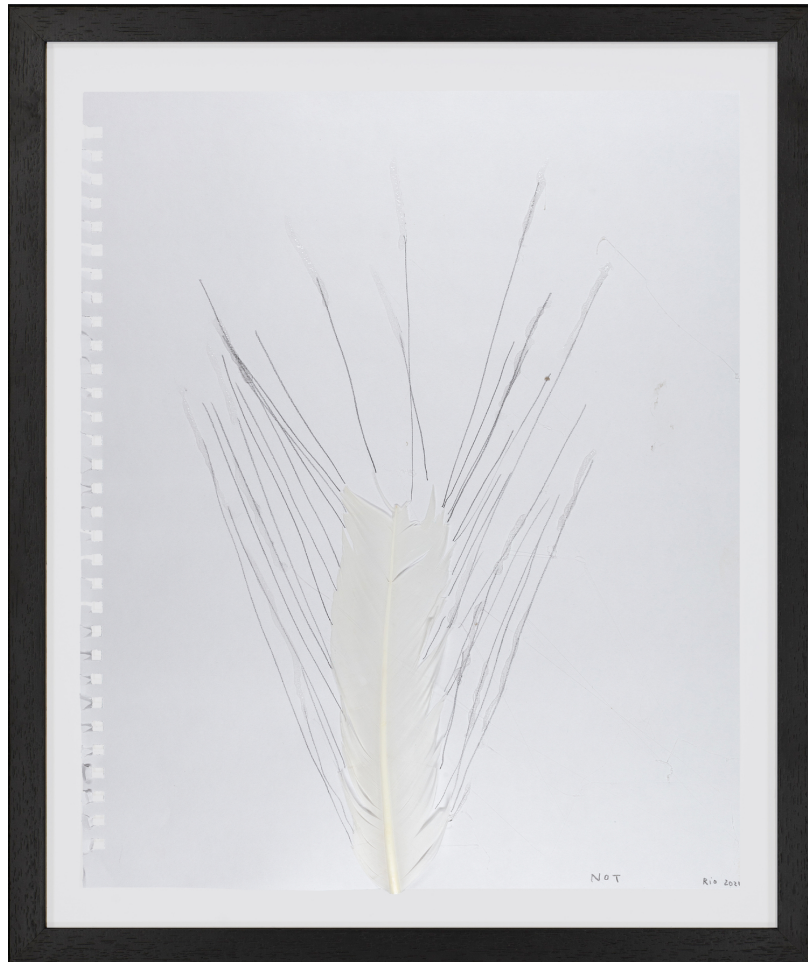

Wilde

Not VITAL

Youth, 2021

Feather, silicone and pencil on paper

43,2 x 35,6 cm

(Ref. VIT09825)

Genève

24, rue du Vieux-Billard
CH – 1205 Genève
+ 41 22 310 00 13
geneve@wildegallery.ch

Basel

Angensteinerstr. 37
CH – 4052 Basel
+ 41 61 311 70 51
basel@wildegallery.ch

Zürich

Waldmannstr. 6
CH – 8001 Zürich
by appointment only
zurich@wildegallery.ch

www.wildegallery.ch