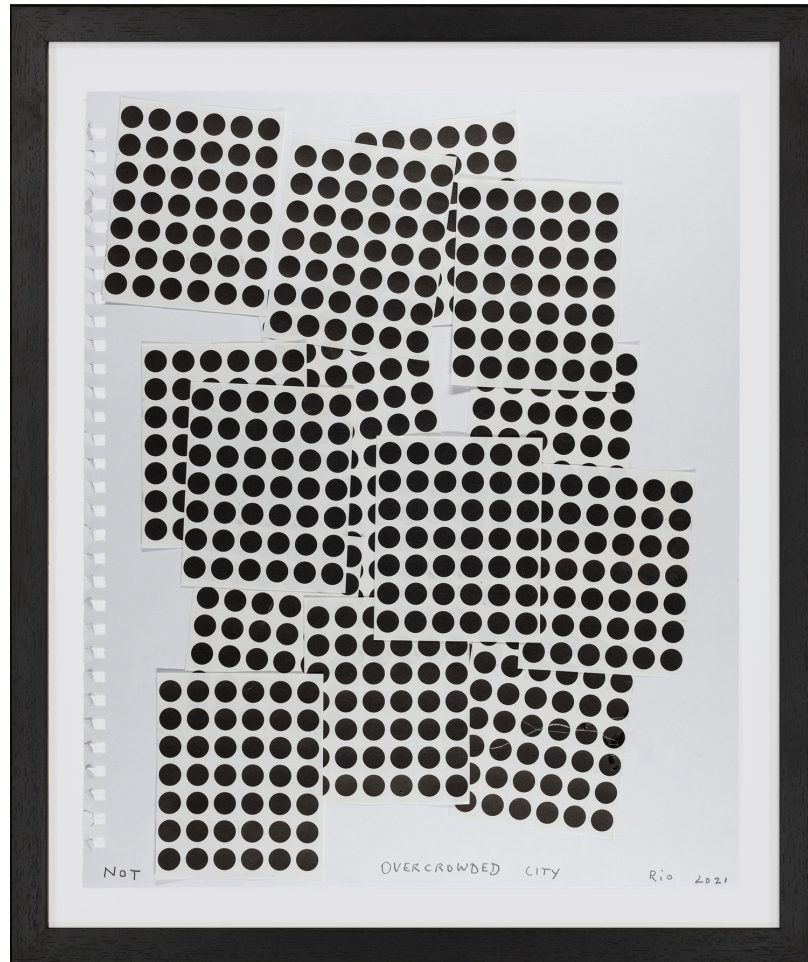

Wilde

Not VITAL
Overcrowded City, 2021
Stickers and pencil on paper
43,2 x 35,6 cm
(Ref. VIT09849)

Genève
24, rue du Vieux-Billard
CH – 1205 Genève
+ 41 22 310 00 13
geneve@wildegallery.ch

Basel
Angensteinerstr. 37
CH – 4052 Basel
+ 41 61 311 70 51
basel@wildegallery.ch

Zürich
Waldmannstr. 6
CH – 8001 Zürich
by appointment only
zurich@wildegallery.ch

www.wildegallery.ch