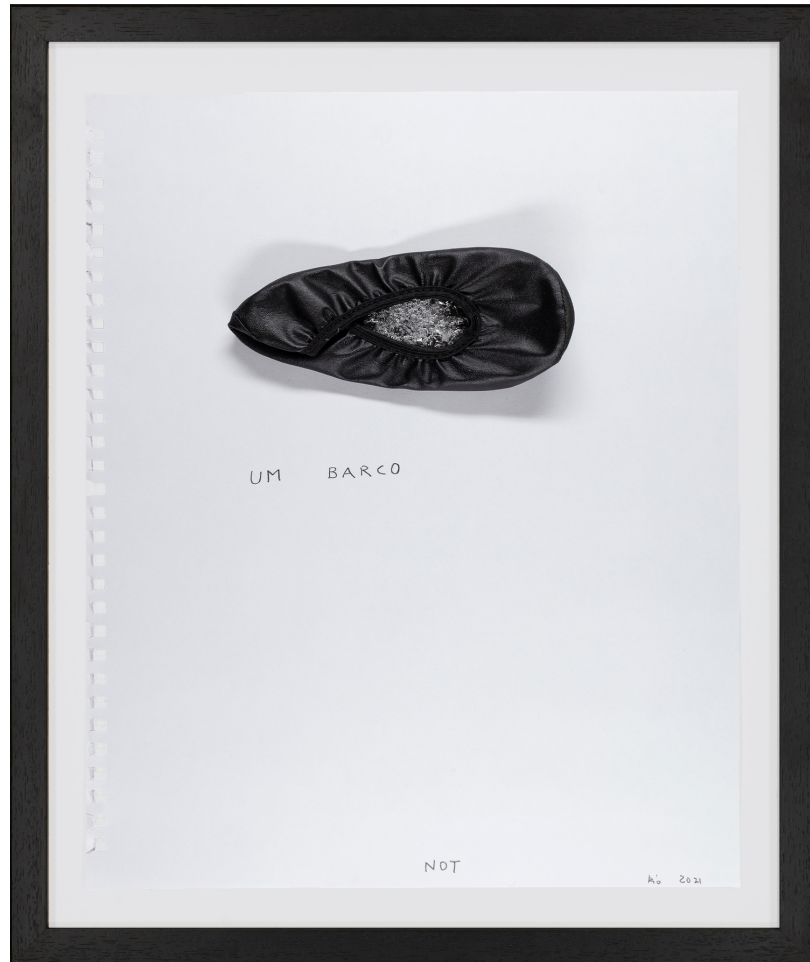

www.wildegallery.ch

Wilde

Not VITAL

Um Barco, 2021

Leather shoe, silicone and pencil on paper

43,2 x 35,6 cm

(Ref. VIT09872)

Genève