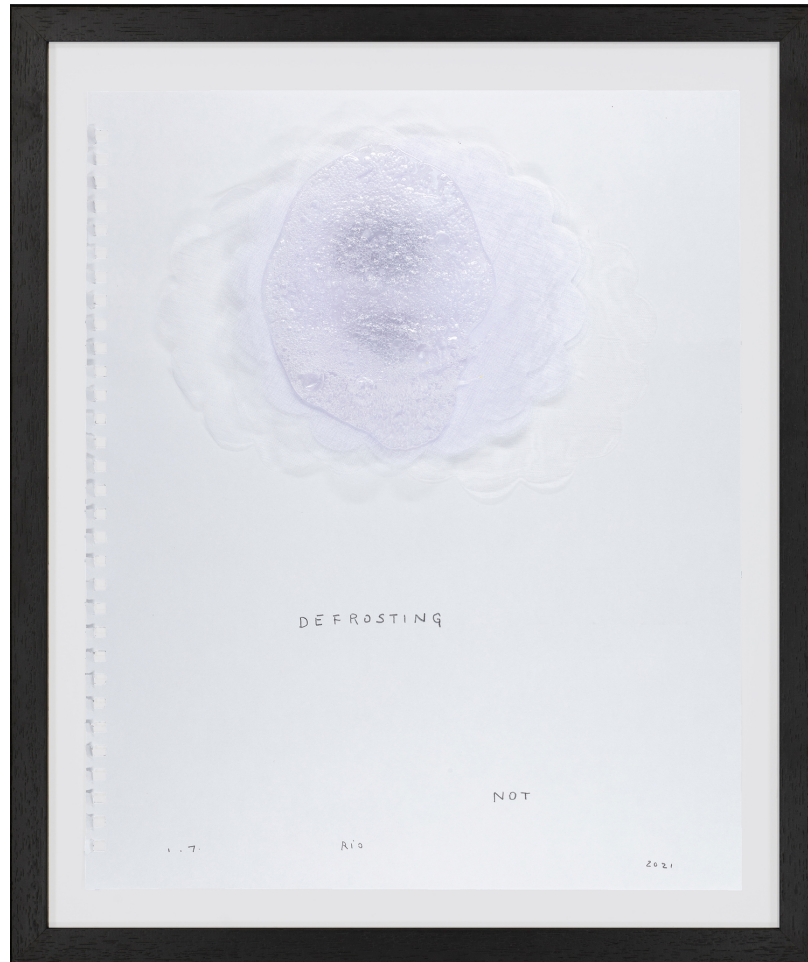

Wilde

Not VITAL

***Defrosting*, 2021**

Textile, silicone and pencil on paper

43,2 x 35,6 cm

(Ref. VIT09833)

Genève

24, rue du Vieux-Billard
CH – 1205 Genève
+ 41 22 310 00 13
geneve@wildegallery.ch

Basel

Angensteinerstr. 37
CH – 4052 Basel
+ 41 61 311 70 51
basel@wildegallery.ch

Zürich

Waldmannstr. 6
CH – 8001 Zürich
by appointment only
zurich@wildegallery.ch

www.wildegallery.ch