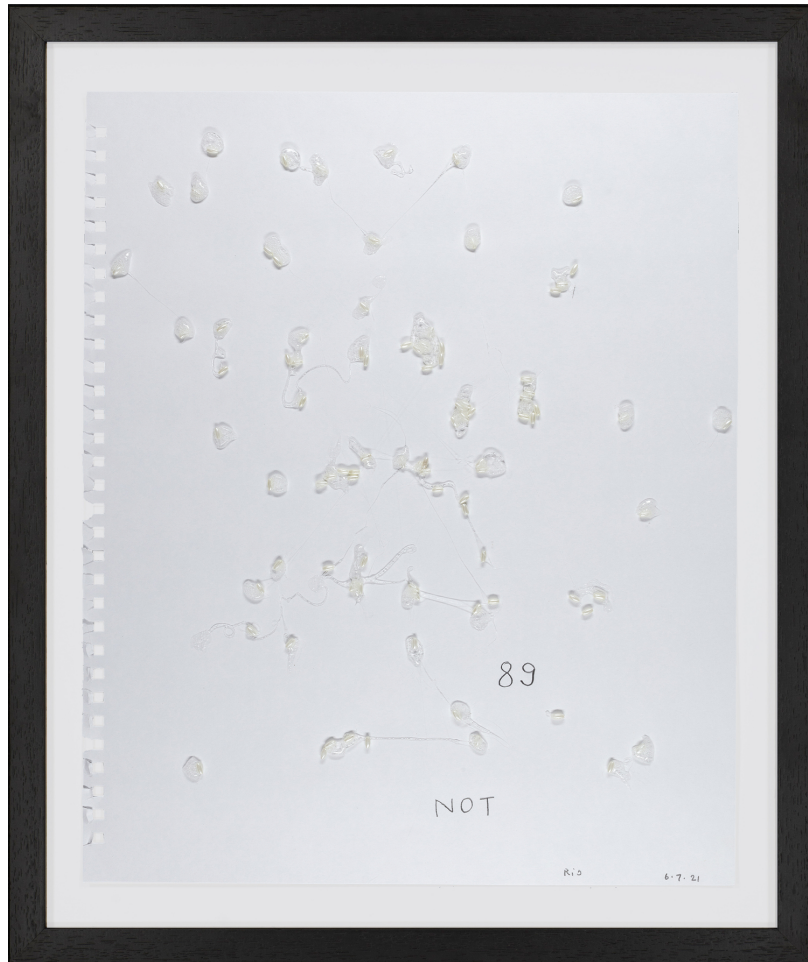

Wilde

Not VITAL

89, 2021

Fake pearls, silicone and pencil on paper

43,2 x 35,6 cm

(Ref. VIT09868)

Genève

24, rue du Vieux-Billard
CH – 1205 Genève
+ 41 22 310 00 13
geneve@wildegallery.ch

Basel

Angensteinerstr. 37
CH – 4052 Basel
+ 41 61 311 70 51
basel@wildegallery.ch

Zürich

Waldmannstr. 6
CH – 8001 Zürich
by appointment only
zurich@wildegallery.ch

www.wildegallery.ch