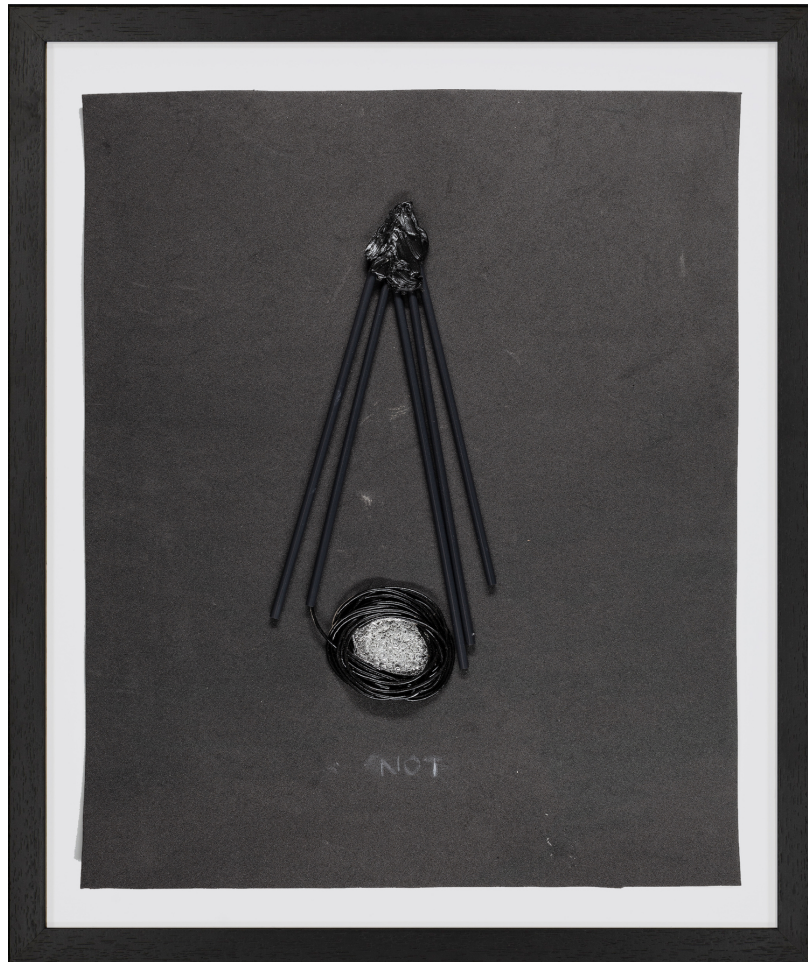

Not VITAL

Pochemuchka, 2021

Straws, leather string and silicone on foam

43,2 x 35,6 cm

(Ref. VIT09827)

Genève

24, rue du Vieux-Billard
CH – 1205 Genève
+ 41 22 310 00 13
geneve@wildegallery.ch

Basel

Angensteinerstr. 37
CH – 4052 Basel
+ 41 61 311 70 51
basel@wildegallery.ch

Zürich

Waldmannstr. 6
CH – 8001 Zürich
by appointment only
zurich@wildegallery.ch

www.wildegallery.ch