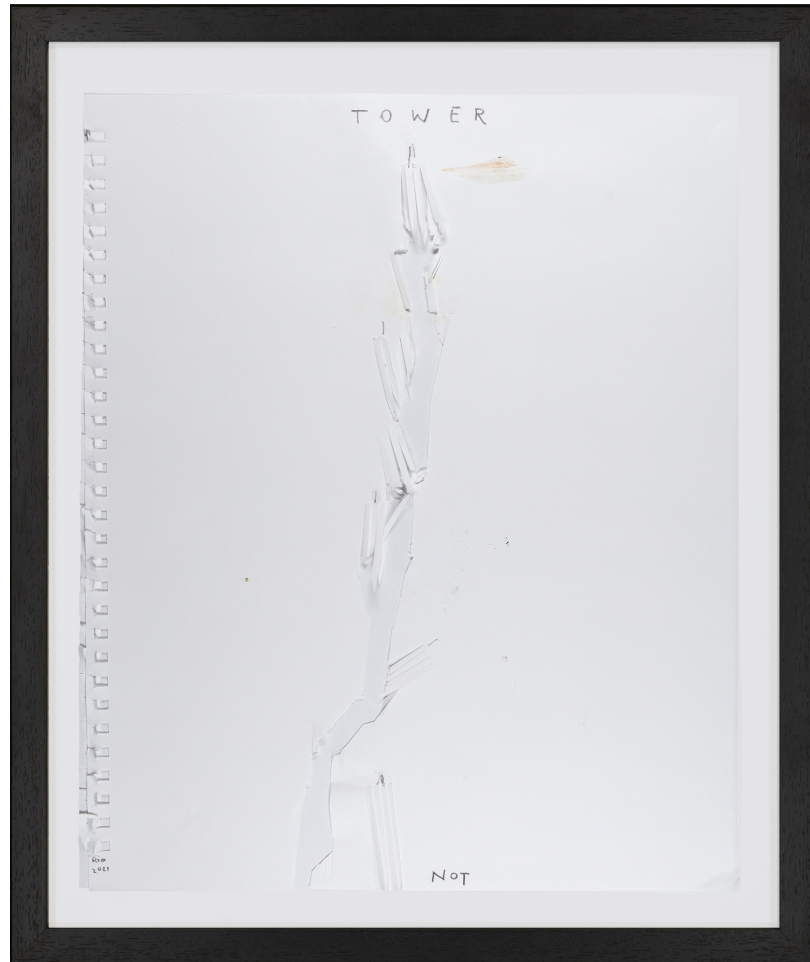

www.wildegallery.ch

Wilde

Not VITAL

Tower, 2021

Paper, silicone and pencil on paper

43,2 x 35,6 cm

(Ref. VIT09906)

Genève