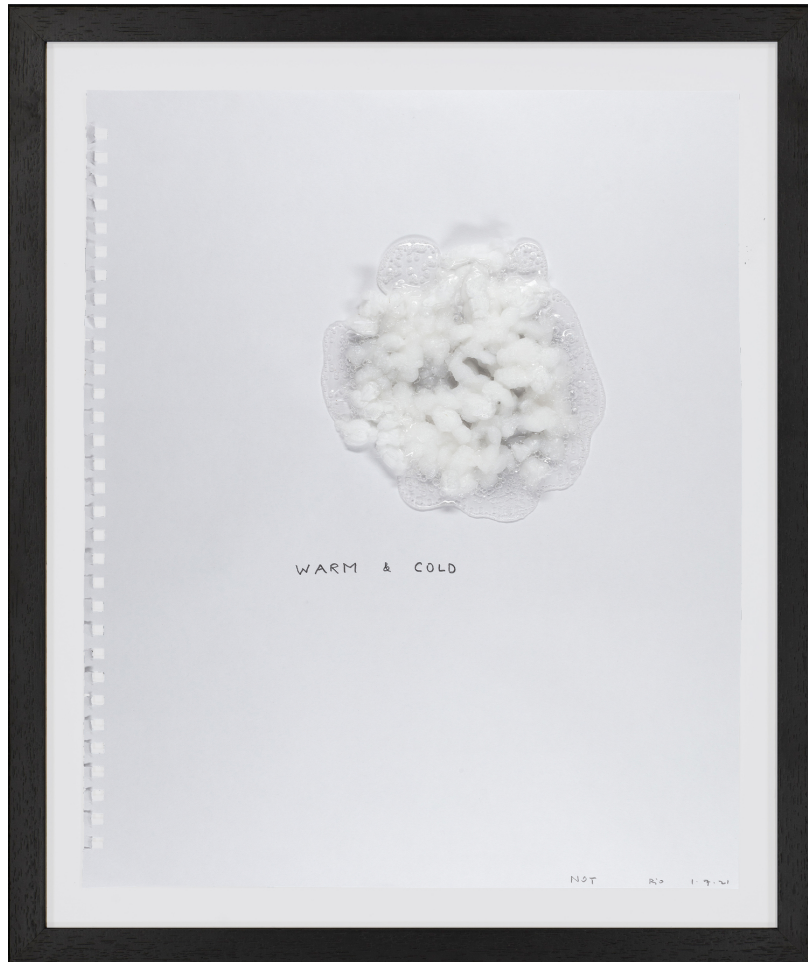

www.wildegallery.ch

Wilde

Not VITAL

Warm & Cold, 2021

Cotton, silicone and pencil on paper

43,2 x 35,6 cm

(Ref. VIT09837)

Genève