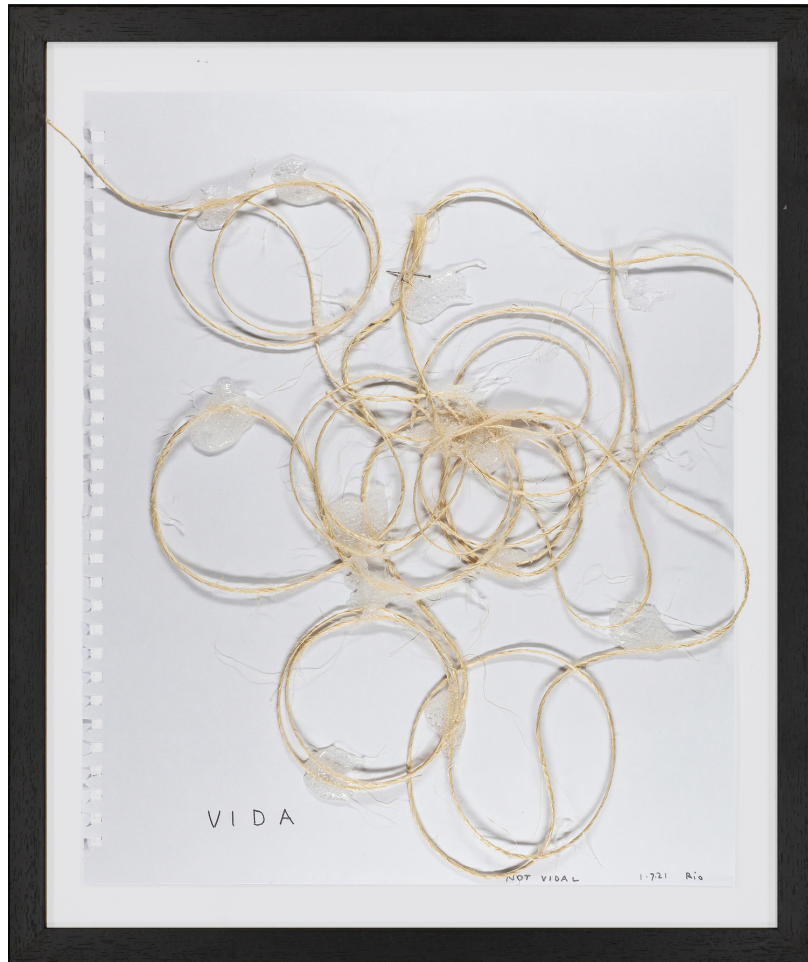

www.wildegallery.ch

Wilde

Not VITAL

***Vida*, 2021**

Straw string, silicone, pin and pencil on paper

43,2 x 35,6 cm

(Ref. VIT09886)

Genève