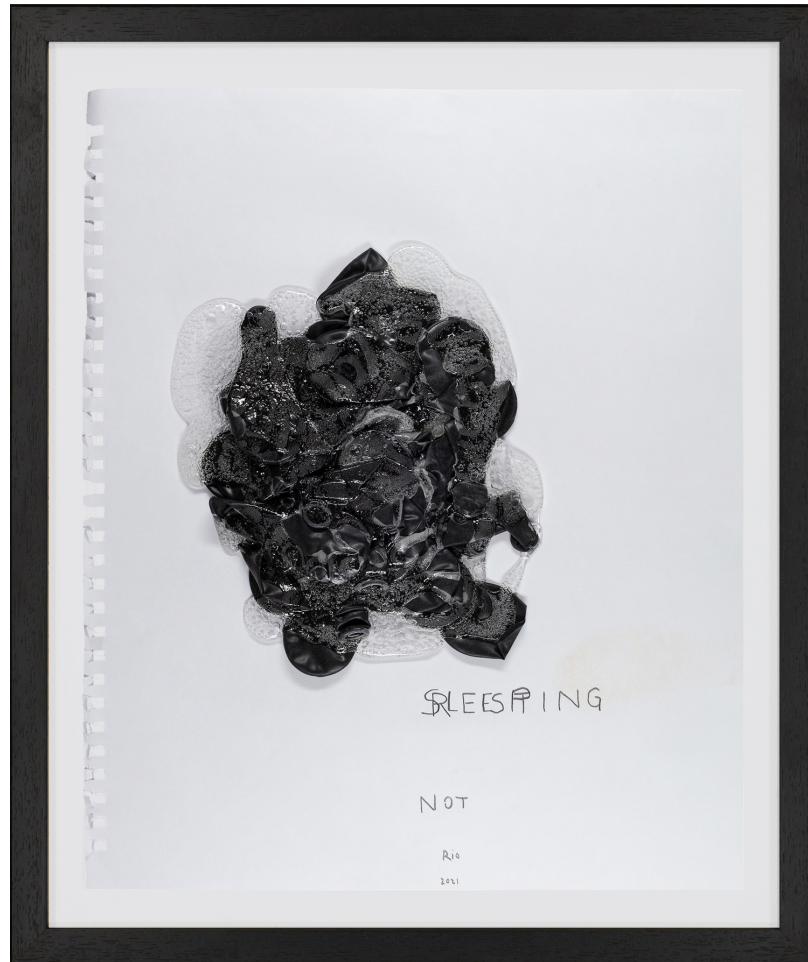

www.wildegallery.ch

Wilde

Not VITAL

Sleeping resting, 2021

Rubber, silicone and pencil on paper

43,2 x 35,6 cm

(Ref. VIT09902)

Genève