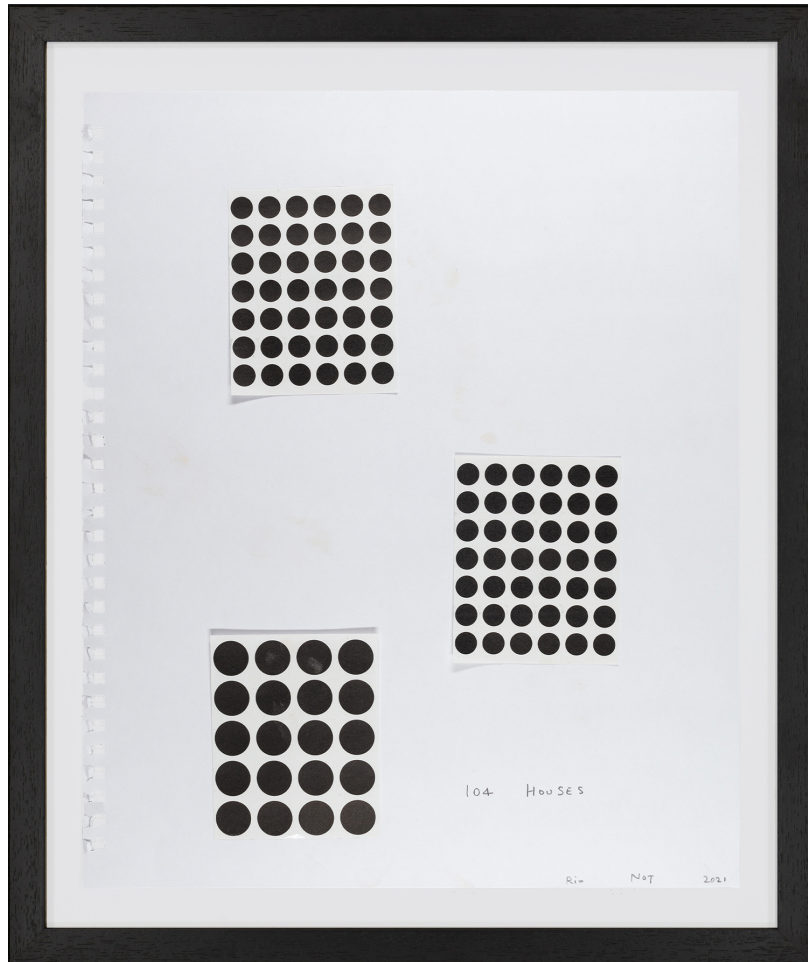

Wilde

Not VITAL

104 Houses, 2021

Stickers and pencil on paper

43,2 x 35,6 cm

(Ref. VIT09858)

Genève

24, rue du Vieux-Billard
CH – 1205 Genève
+ 41 22 310 00 13
geneve@wildegallery.ch

Basel

Angensteinerstr. 37
CH – 4052 Basel
+ 41 61 311 70 51
basel@wildegallery.ch

Zürich

Waldmannstr. 6
CH – 8001 Zürich
by appointment only
zurich@wildegallery.ch

www.wildegallery.ch