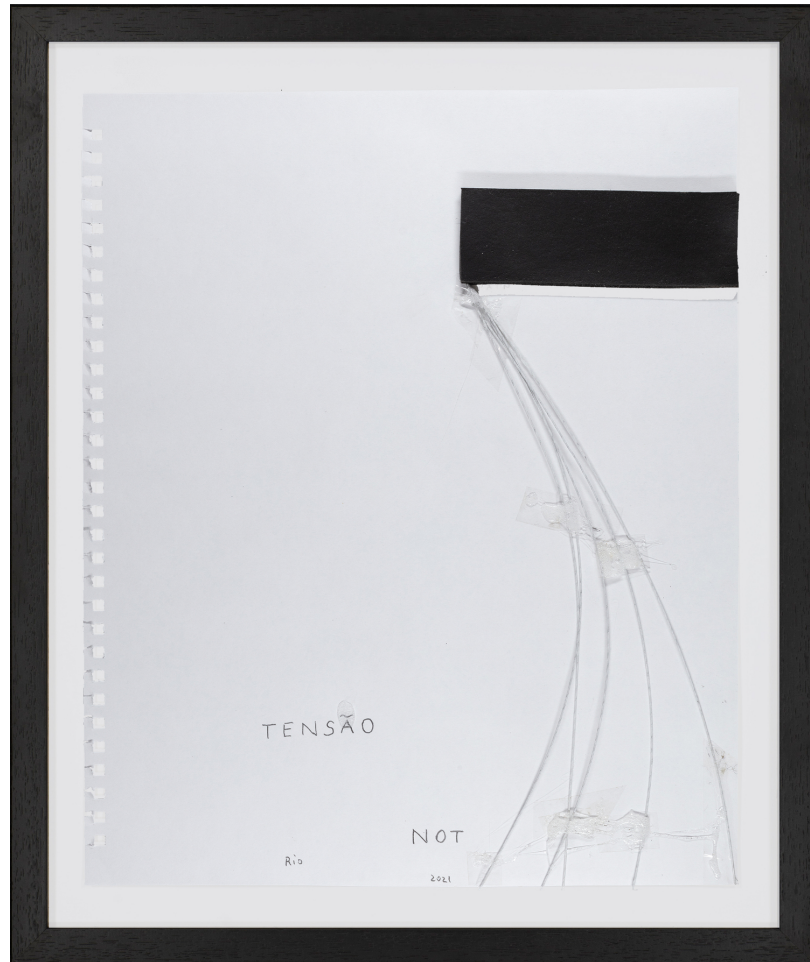

Not VITAL

Tensão, 2021

Paper wrapped wire, foam, silicone and pencil on paper

43,2 x 35,6 cm

(Ref. VIT09860)

Genève

24, rue du Vieux-Billard
CH – 1205 Genève
+ 41 22 310 00 13
geneve@wildegallery.ch

Basel

Angensteinerstr. 37
CH – 4052 Basel
+ 41 61 311 70 51
basel@wildegallery.ch

Zürich

Waldmannstr. 6
CH – 8001 Zürich
by appointment only
zurich@wildegallery.ch

www.wildegallery.ch