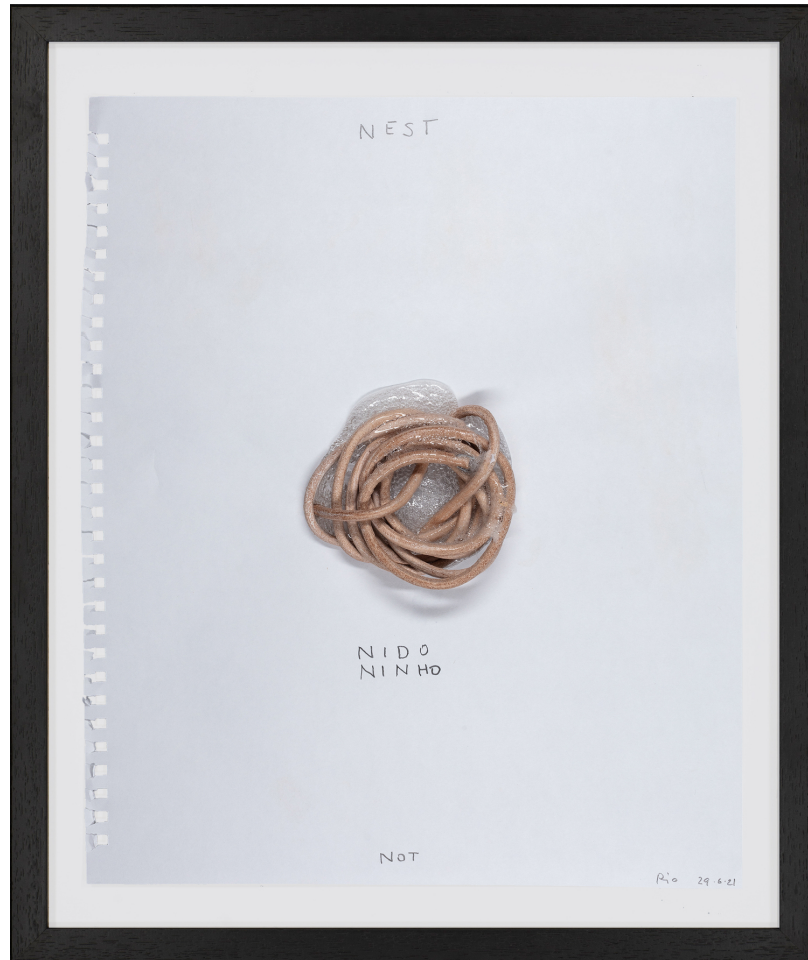

www.wildegallery.ch

Wilde

Not VITAL

Nest, 2021

Leather string, silicone and pencil on paper

43,2 x 35,6 cm

(Ref. VIT09842)

Genève