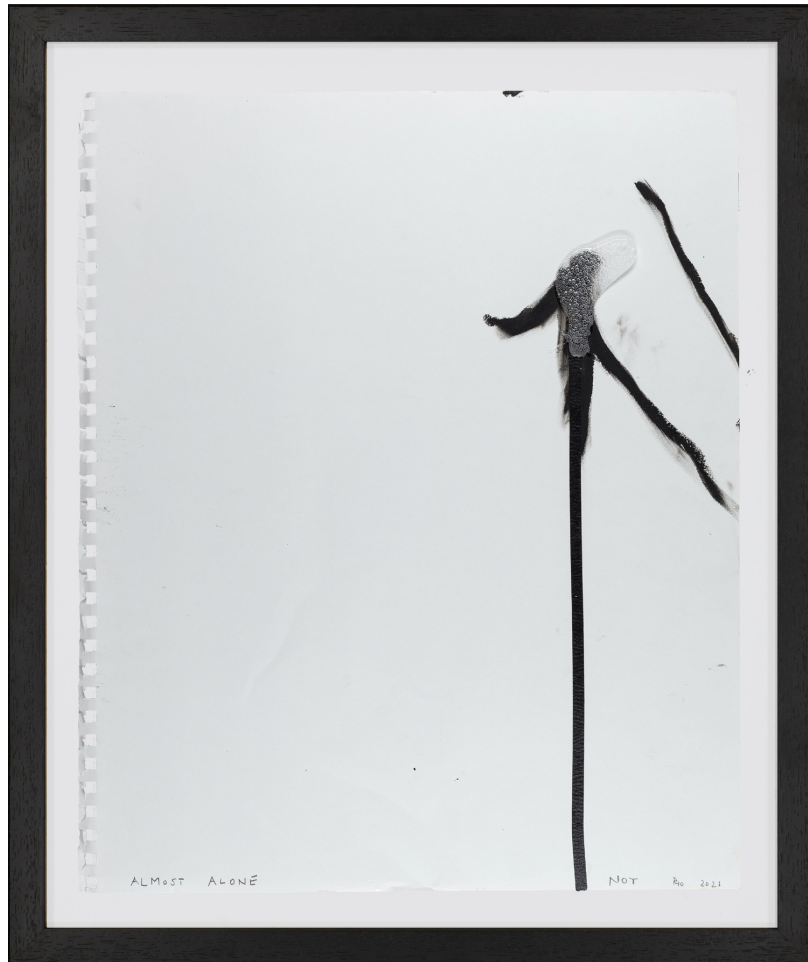

Wilde

Not VITAL

***Almost Alone*, 2021**

Acrylic, tape, silicone and pencil on paper

43,2 x 35,6 cm

(Ref. VIT09903)

Genève

24, rue du Vieux-Billard
CH – 1205 Genève
+ 41 22 310 00 13
geneve@wildegallery.ch

Basel

Angensteinerstr. 37
CH – 4052 Basel
+ 41 61 311 70 51
basel@wildegallery.ch

Zürich

Waldmannstr. 6
CH – 8001 Zürich
by appointment only
zurich@wildegallery.ch

www.wildegallery.ch