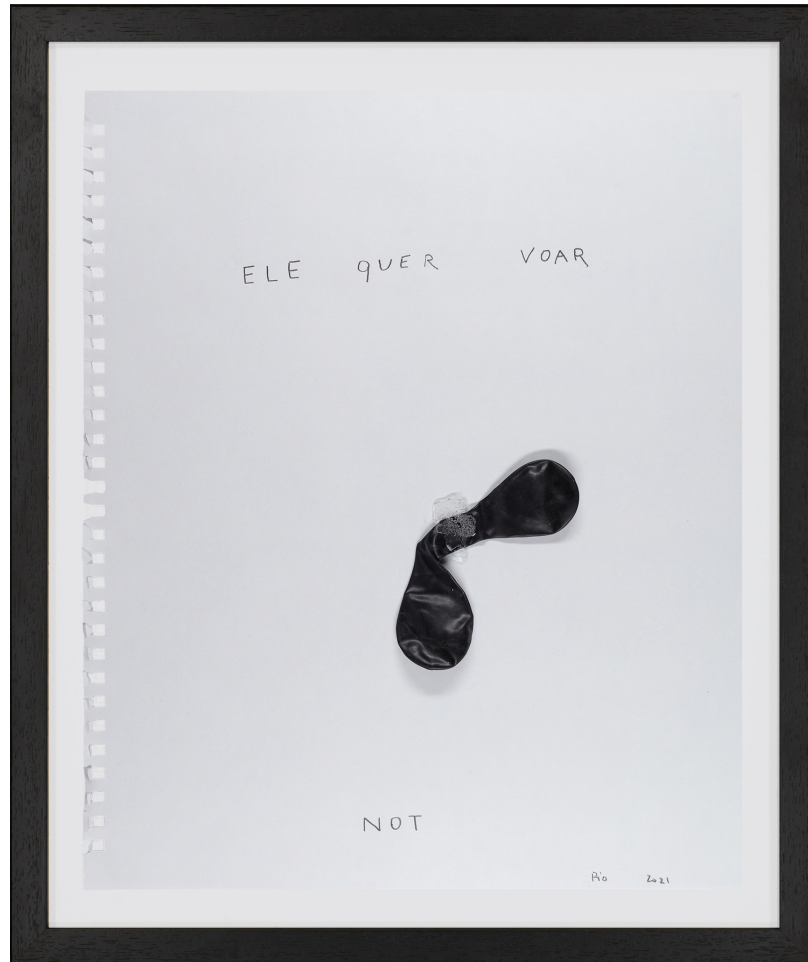

www.wildegallery.ch

Wilde

Not VITAL

Ele Quer Voar, 2021

Rubber, silicone and pencil on paper

43,2 x 35,6 cm

(Ref. VIT09908)

Genève