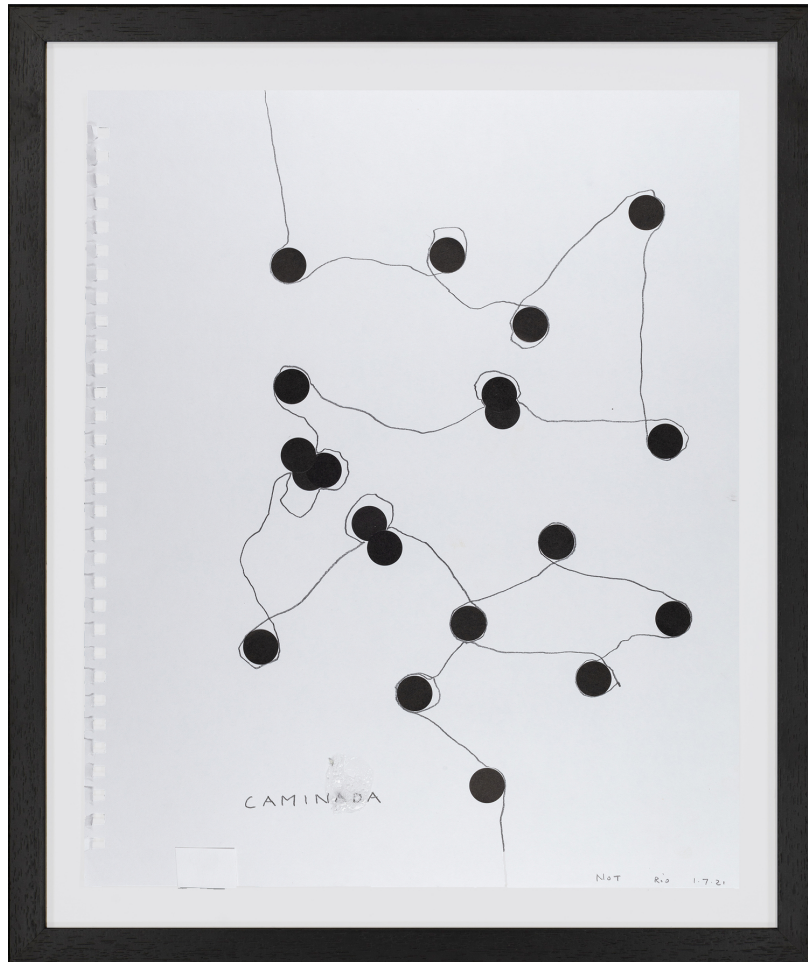

www.wildegallery.ch

Wilde

Not VITAL

***Caminada*, 2021**

Stickers, silicone, paper and pencil on paper

43,2 x 35,6 cm

(Ref. VIT09853)

Genève