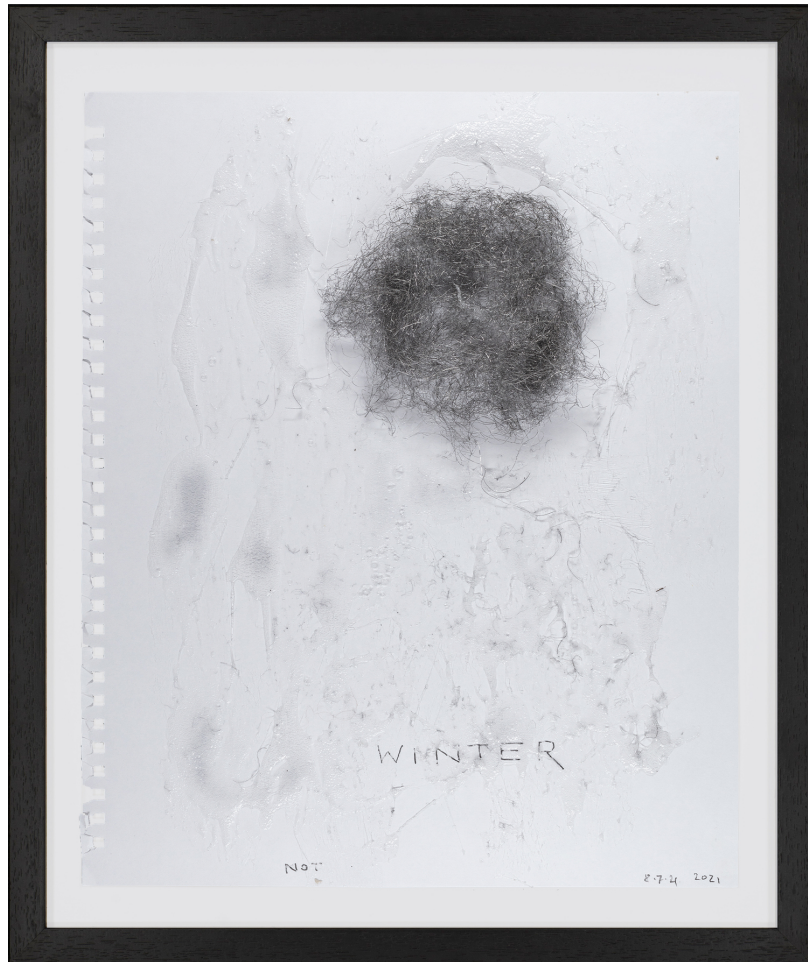

Wilde

Not VITAL

Winter, 2021

Steel wool, silicone and pencil on paper

43,2 x 35,6 cm

(Ref. VIT09869)

Genève

24, rue du Vieux-Billard
CH – 1205 Genève
+ 41 22 310 00 13
geneve@wildegallery.ch

Basel

Angensteinerstr. 37
CH – 4052 Basel
+ 41 61 311 70 51
basel@wildegallery.ch

Zürich

Waldmannstr. 6
CH – 8001 Zürich
by appointment only
zurich@wildegallery.ch

www.wildegallery.ch