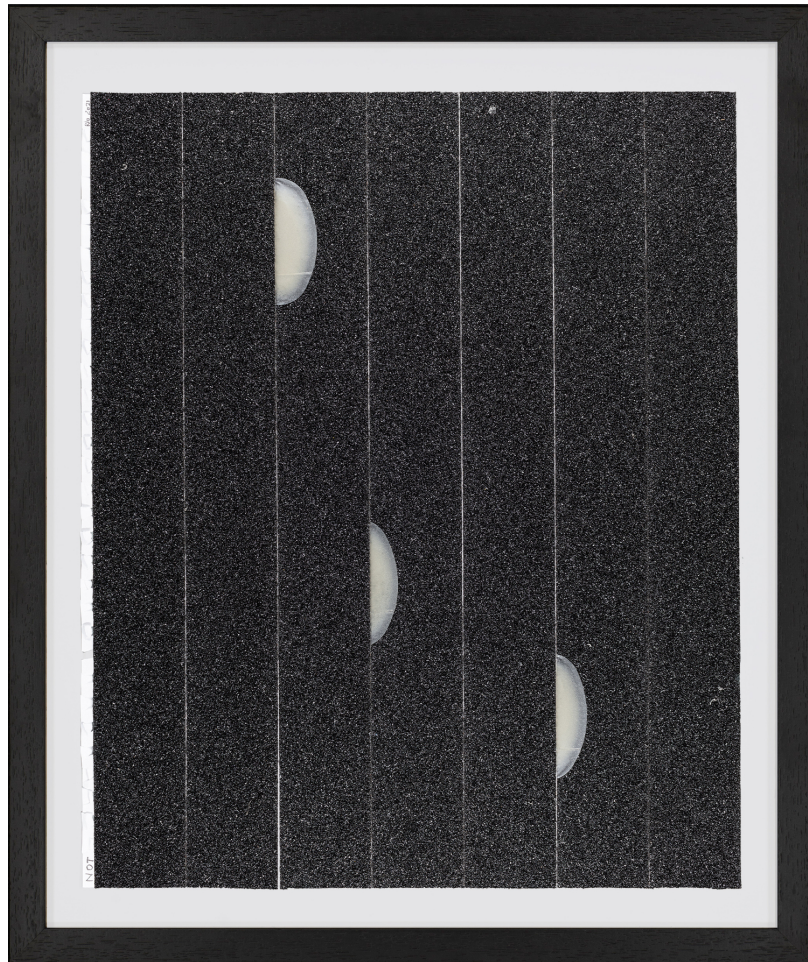

www.wildegallery.ch

Wilde

Not VITAL

Catwalk, 2021

Grip tape and sticking plasters on paper

43,2 x 35,6 cm

(Ref. VIT09862)

Genève