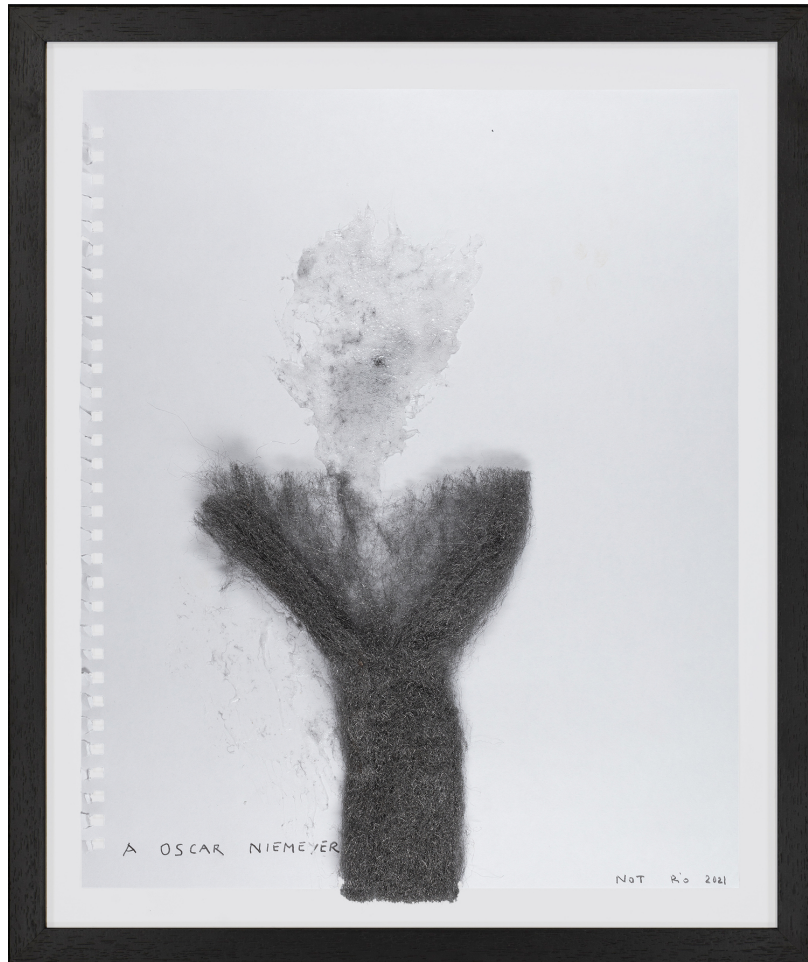

www.wildegallery.ch

Wilde

Not VITAL

A Oscar Niemeyer, 2021

Steel wool, silicone and pencil on paper

43,2 x 35,6 cm

(Ref. VIT09907)

Genève