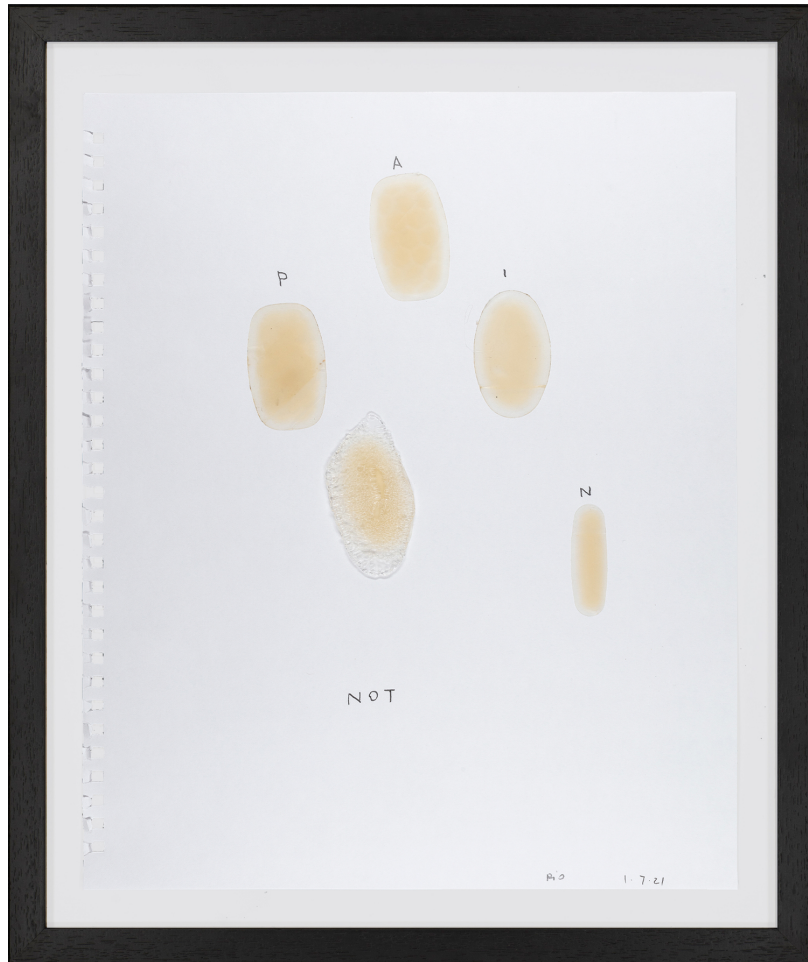

Not VITAL

Pain, 2021

Sticking plasters, silicone and pencil on paper

43,2 x 35,6 cm

(Ref. VIT09850)

Genève

24, rue du Vieux-Billard
CH – 1205 Genève
+ 41 22 310 00 13
geneve@wildegallery.ch

Basel

Angensteinerstr. 37
CH – 4052 Basel
+ 41 61 311 70 51
basel@wildegallery.ch

Zürich

Waldmannstr. 6
CH – 8001 Zürich
by appointment only
zurich@wildegallery.ch

www.wildegallery.ch