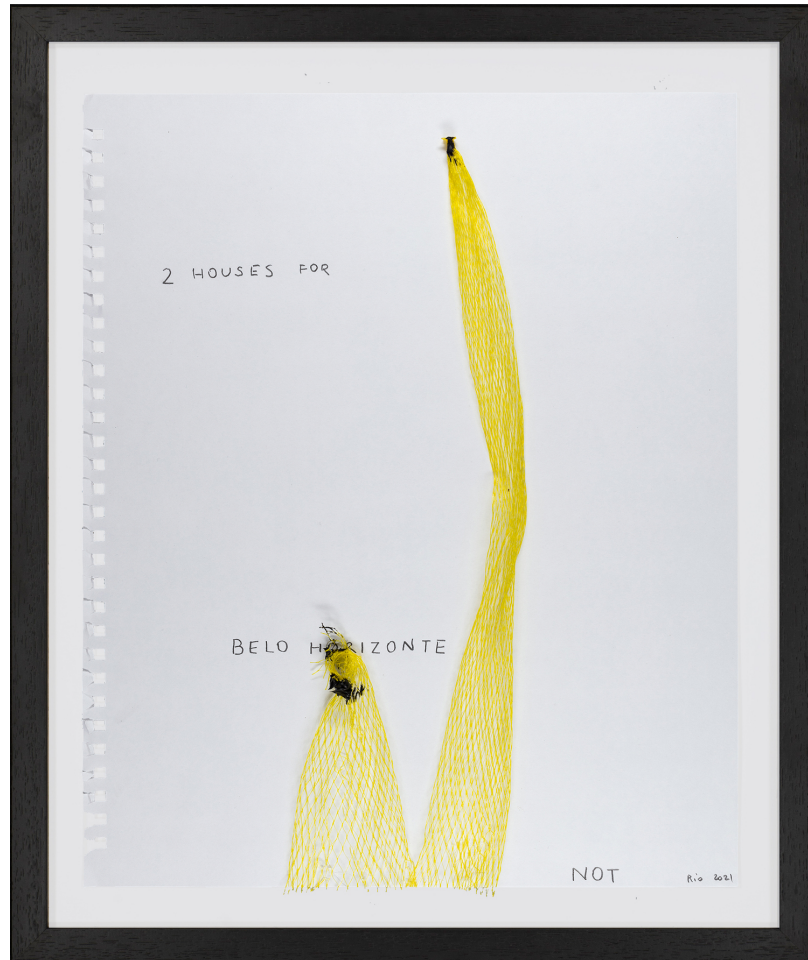

Not VITAL

***2 Houses for Belo Horizonte*, 2021**

Plastic net, silicone and pencil on paper

43,2 x 35,6 cm

(Ref. VIT09857)

Genève

24, rue du Vieux-Billard
CH – 1205 Genève
+ 41 22 310 00 13
geneve@wildegallery.ch

Basel

Angensteinerstr. 37
CH – 4052 Basel
+ 41 61 311 70 51
basel@wildegallery.ch

Zürich

Waldmannstr. 6
CH – 8001 Zürich
by appointment only
zurich@wildegallery.ch

www.wildegallery.ch