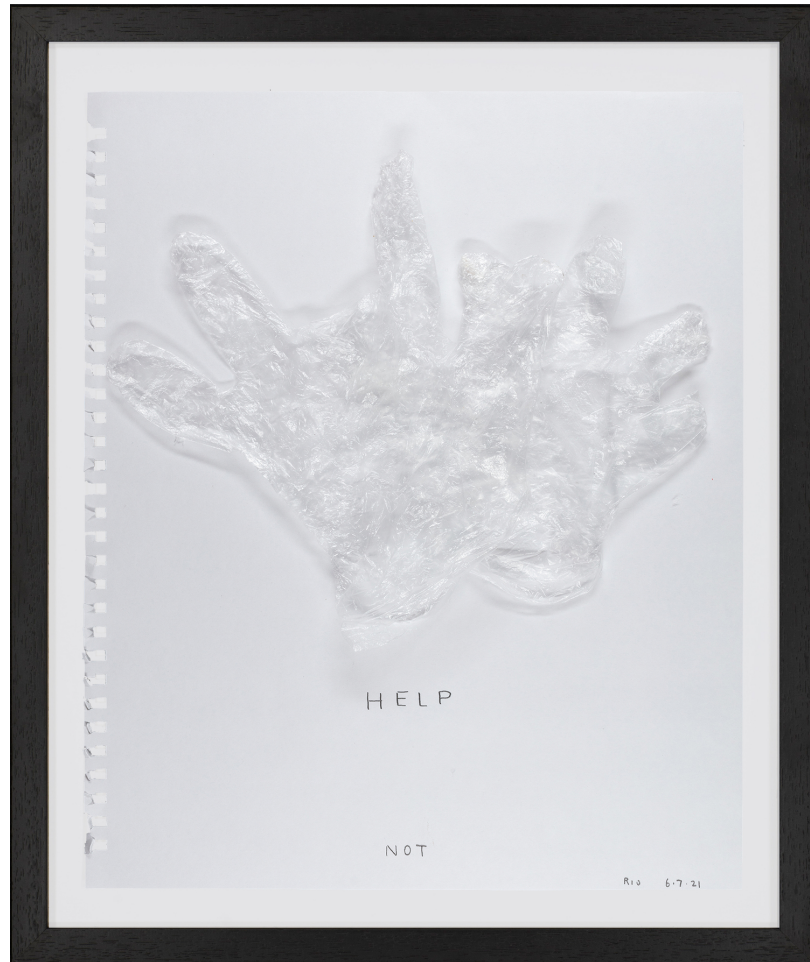

www.wildegallery.ch

Wilde

Not VITAL

Help, 2021

Plastic gloves, silicone and pencil on paper

43,2 x 35,6 cm

(Ref. VIT09859)

Genève