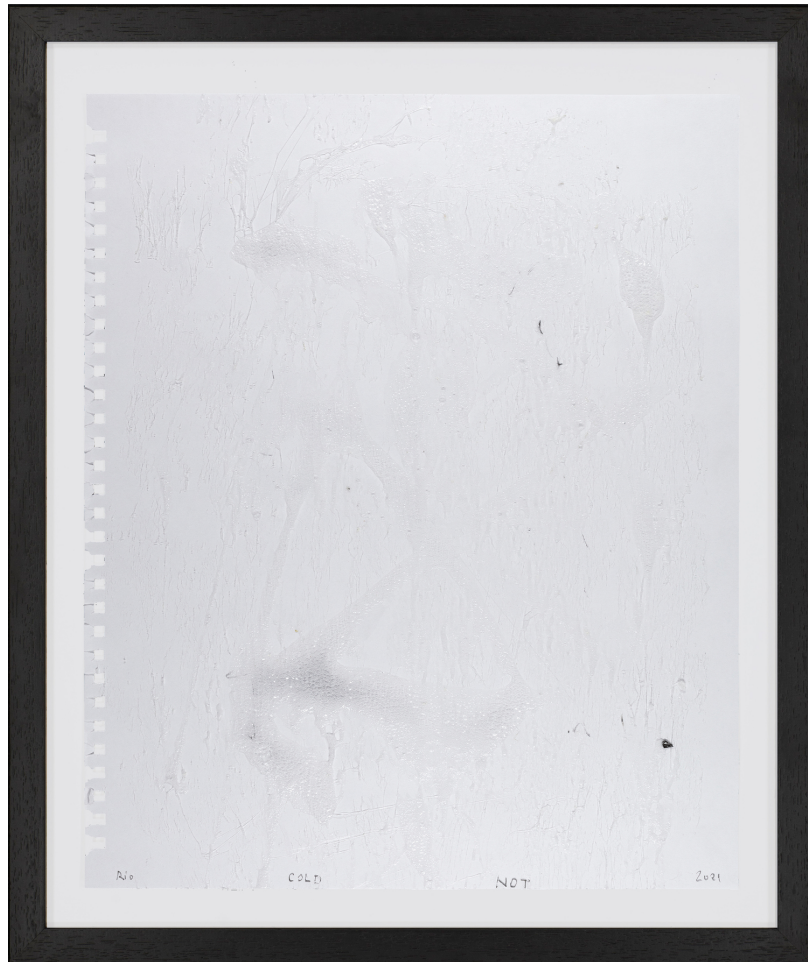

Wilde

Not VITAL
Cold, 2021
Silicone and pencil on paper
43,2 x 35,6 cm
(Ref. VIT09851)

Genève
24, rue du Vieux-Billard
CH – 1205 Genève
+ 41 22 310 00 13
geneve@wildegallery.ch

Basel
Angensteinerstr. 37
CH – 4052 Basel
+ 41 61 311 70 51
basel@wildegallery.ch

Zürich
Waldmannstr. 6
CH – 8001 Zürich
by appointment only
zurich@wildegallery.ch

www.wildegallery.ch