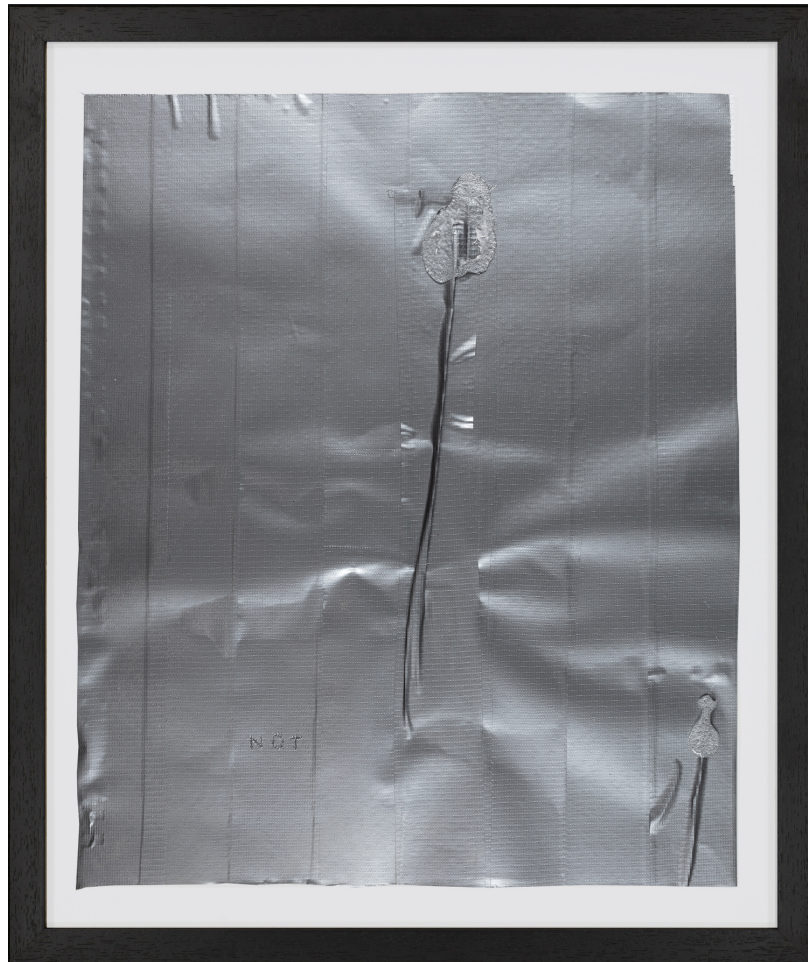

Wilde

Not VITAL

2 Flowers, 2021

Insulating tape and silicone on paper

43,2 x 35,6 cm

(Ref. VIT09824)

Genève

24, rue du Vieux-Billard
CH – 1205 Genève
+ 41 22 310 00 13
geneve@wildegallery.ch