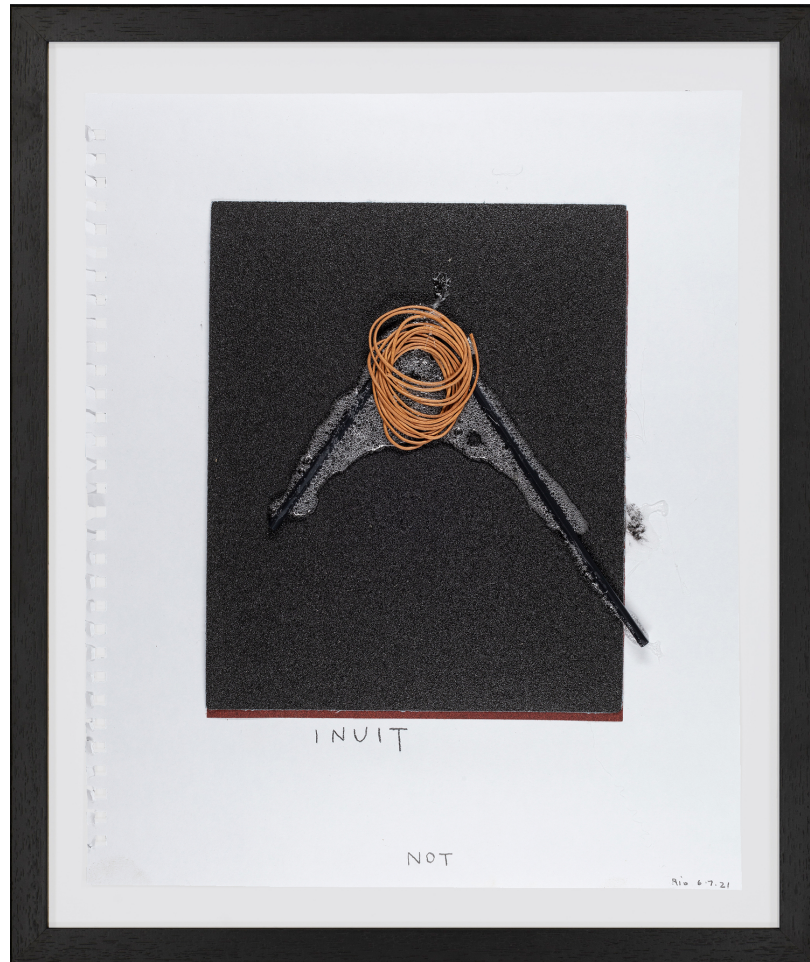

www.wildegallery.ch

Wilde

Not VITAL

Inuit, 2021

Leather string, straws, sandpaper, silicone and pencil on paper

43,2 x 35,6 cm

(Ref. VIT09838)

Genève