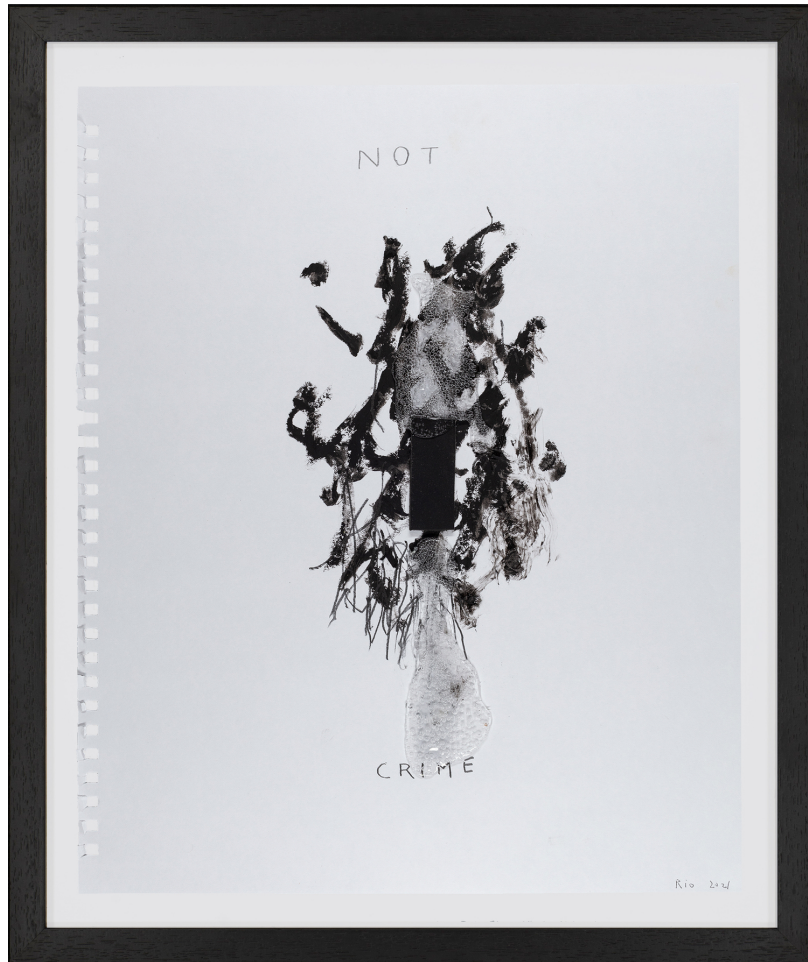

www.wildegallery.ch

Wilde

Not VITAL

Crime, 2021

Acrylic, foam, silicone and pencil on paper

43,2 x 35,6 cm

(Ref. VIT09910)

Genève