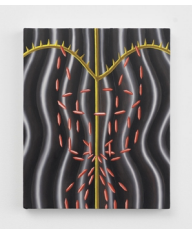

Sascha Braunig
Chiton, 2021
 Oil on cast bronze, uniquely hand painted by the artist
 9 1/2 x 7 x 5 in.
 24.1 x 17.8 x 12.7 cm.
 Edition of 3 (#1/3)
 (SB_011)

Sascha Braunig
Study for "Chalice," 2021
 Oil on linen over panel
 14 x 12 1/2 in.
 35.6 x 31.8 cm.
 (SB_007)

Sascha Braunig
Study for Meret, 2022
 Oil on Arches oil paper
 11 5/8 x 3 7/8 in.
 29.5 x 9.8 cm.
 (SB_020)

Sascha Braunig
Study for "Medusa," 2021
 Oil on linen over panel
 14 x 11 1/4 in.
 35.6 x 28.6 cm.
 (SB_002)

MAGENTA

PLAINS

Sascha Braunig
Study for "Fountain," 2021
Oil on linen over panel
11 x 14 in.
27.9 x 35.6 cm.
(SB_001)

Sascha Braunig
Untitled Study, 2022
Oil on linen over panel
14 x 11 in.
35.6 x 27.9 cm.
(SB_007)

Sascha Braunig
Untitled Study, 2021
Watercolor and gouache on paper
9 x 12 in.
22.9 x 30.5 cm.
(SB_019)

Sascha Braunig
Study for "Holding Myself Up," 2020
Oil on Arches oil paper
10 x 6 in.
25.4 x 15.2 cm.
(SB_014)