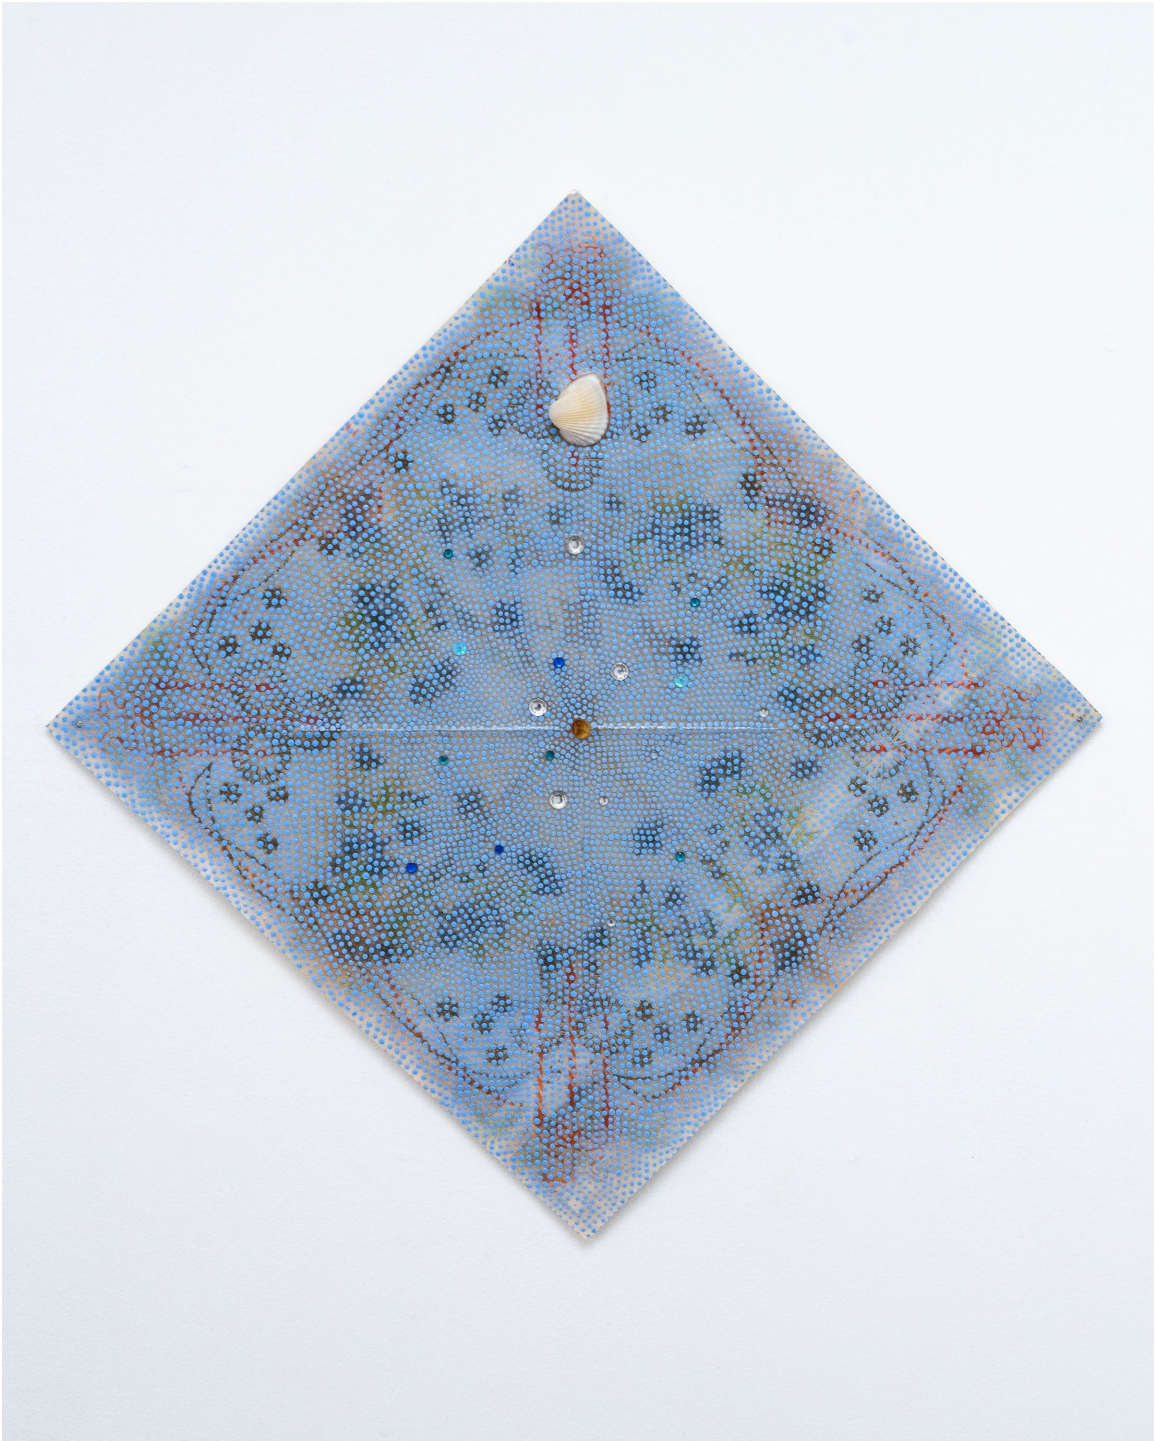

11 1/4 × 22 1/2 × 1 1/4 inches

Sóley Ragnarsdóttir

From the series "Napkins at the end of my world", 2022

Napkins, acrylic, epoxy, wood, shells, amber

32x32cm

Sóley Ragnarsdóttir

From the series "Napkins at the end of my world", 2021

Napkins, acrylic, epoxy, wood, plastic, shell, amber

33x33cm

Sóley Ragnarsdóttir

From the series "Napkins at the end of my world", 2021

Napkins, acrylic, epoxy, wood, amber, plastic, shell

33x33cm

Ficus Interfaith

Faith, 2022

Cementitious terrazzo, zinc, wood frame

8 3/4 × 22 1/4 × 1 1/4 inches

Sóley Ragnarsdóttir

From the series "Napkins at the end of my world", 2021

Napkins, acrylic, epoxy, wood, amber, shells, glass

31x31cm

Sóley Ragnarsdóttir

From the series "Napkins at the end of my world", 2022

Napkins, acrylic, epoxy, wood, shell, plastic

33x33cm

Sóley Ragnarsdóttir

From the series "Napkins at the end of my world", 2021